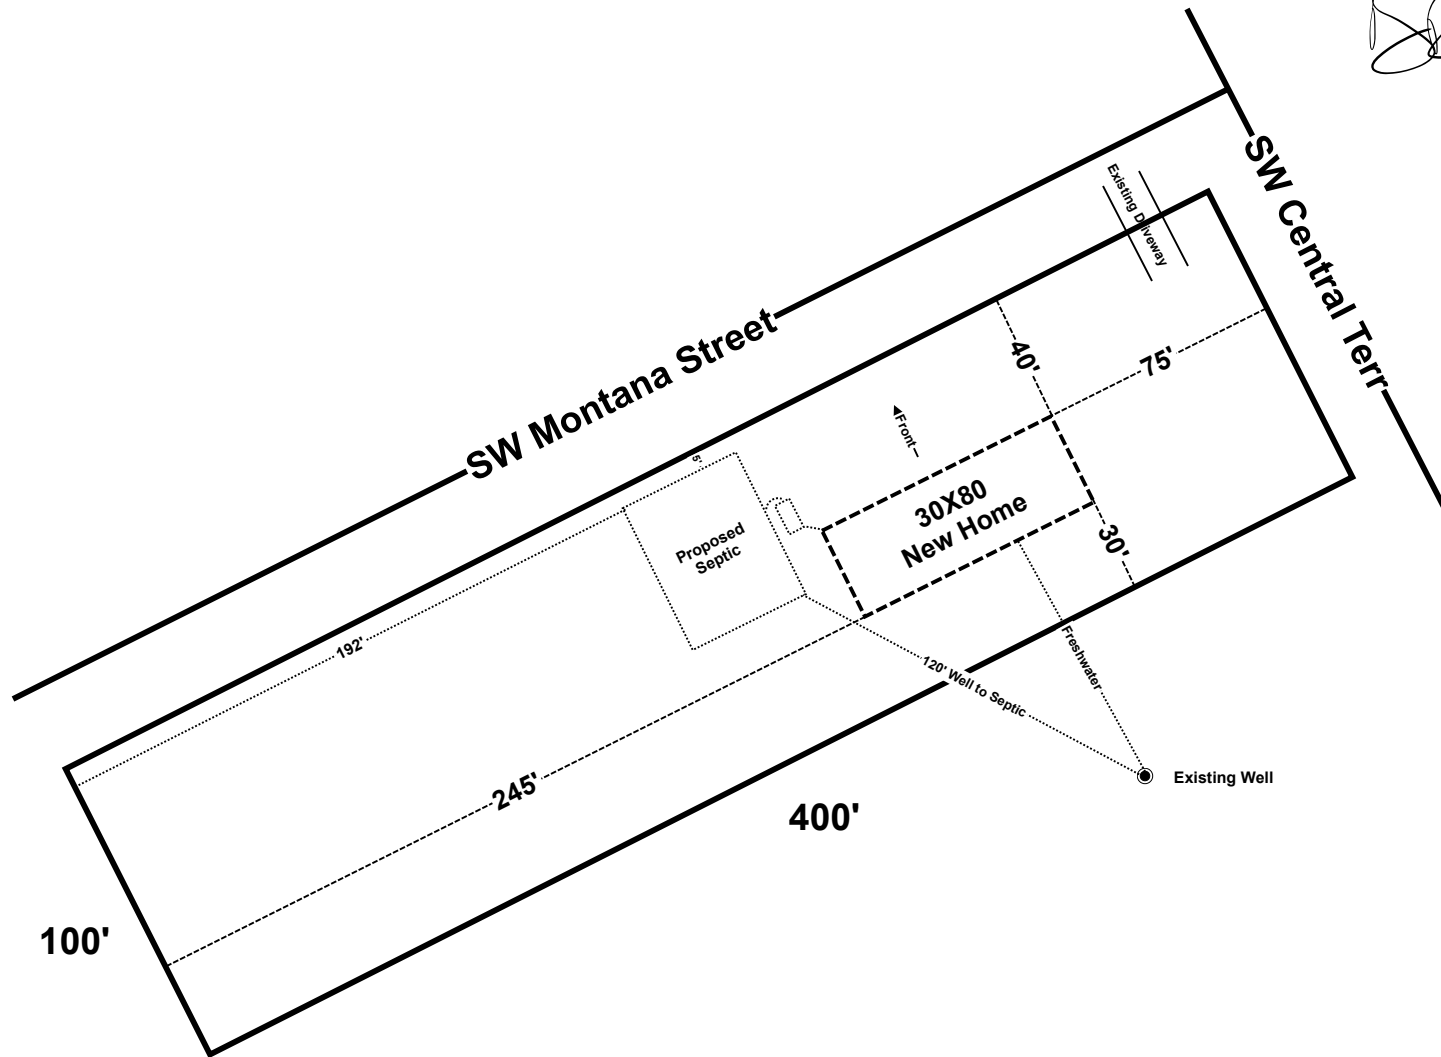

Brody Pack
8/27/25

Terry & Lisa Chastain
TBD SW Montana Street Ft White, FL
Parcel: 00-00-00-00935-001

Scale 1" = 60'
Three Rivers Estates Unit 17
Lot 1