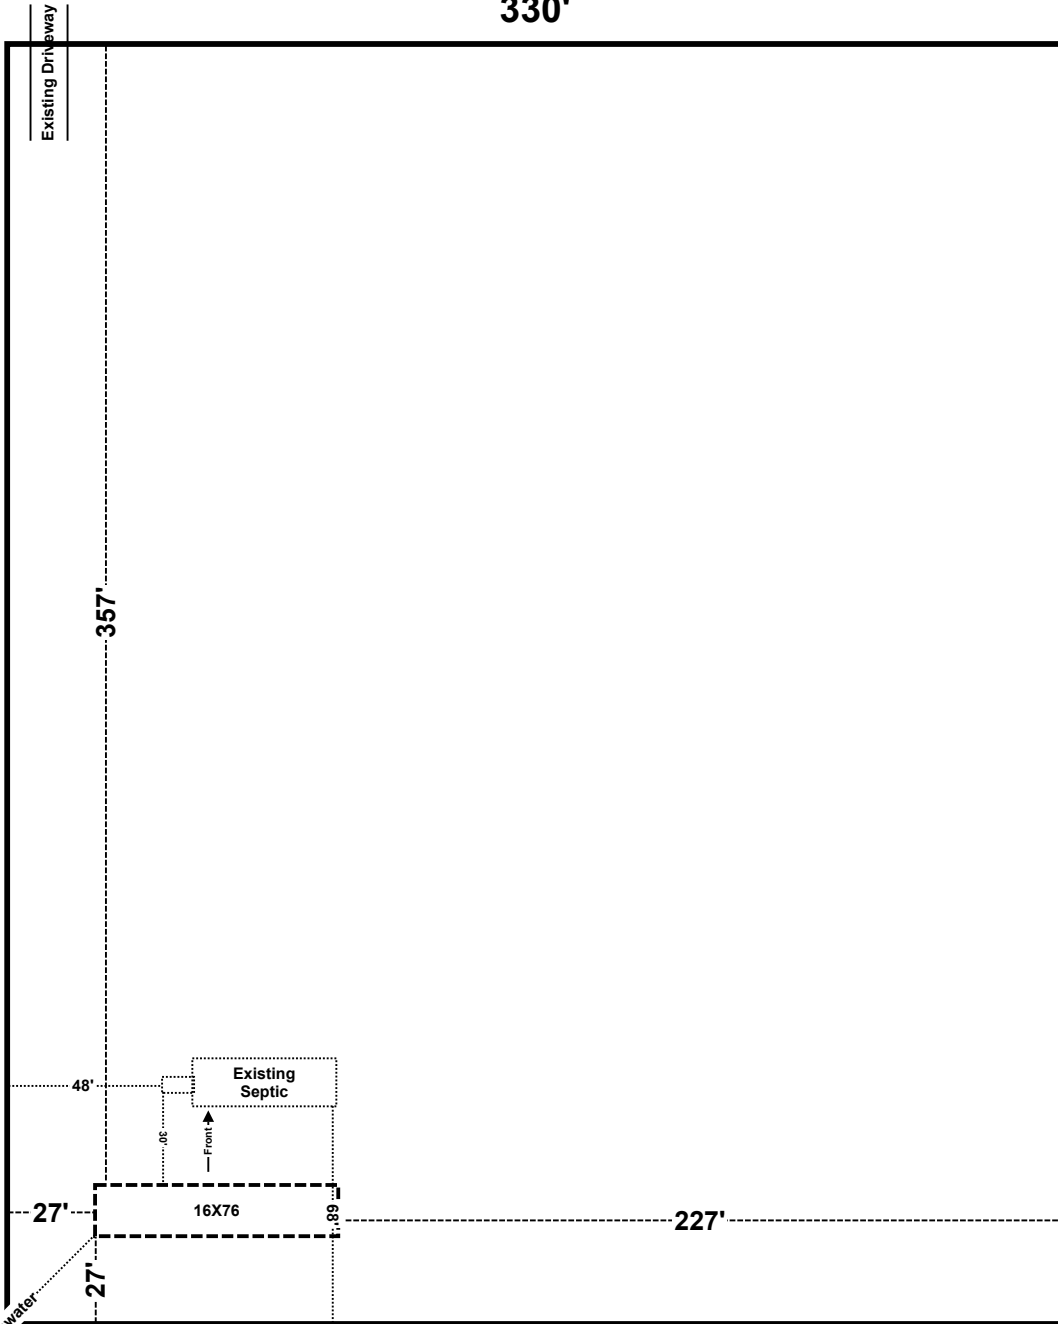

400'

330'

SE Segrest Way

Shared Well with
Parcel 02799-000

Martin Proveaux / Macy Proveaux
Parcel: 07-4S-16-02806-000
TBD SE Segrest Way Lake City, FL

Scale 1' = 60'