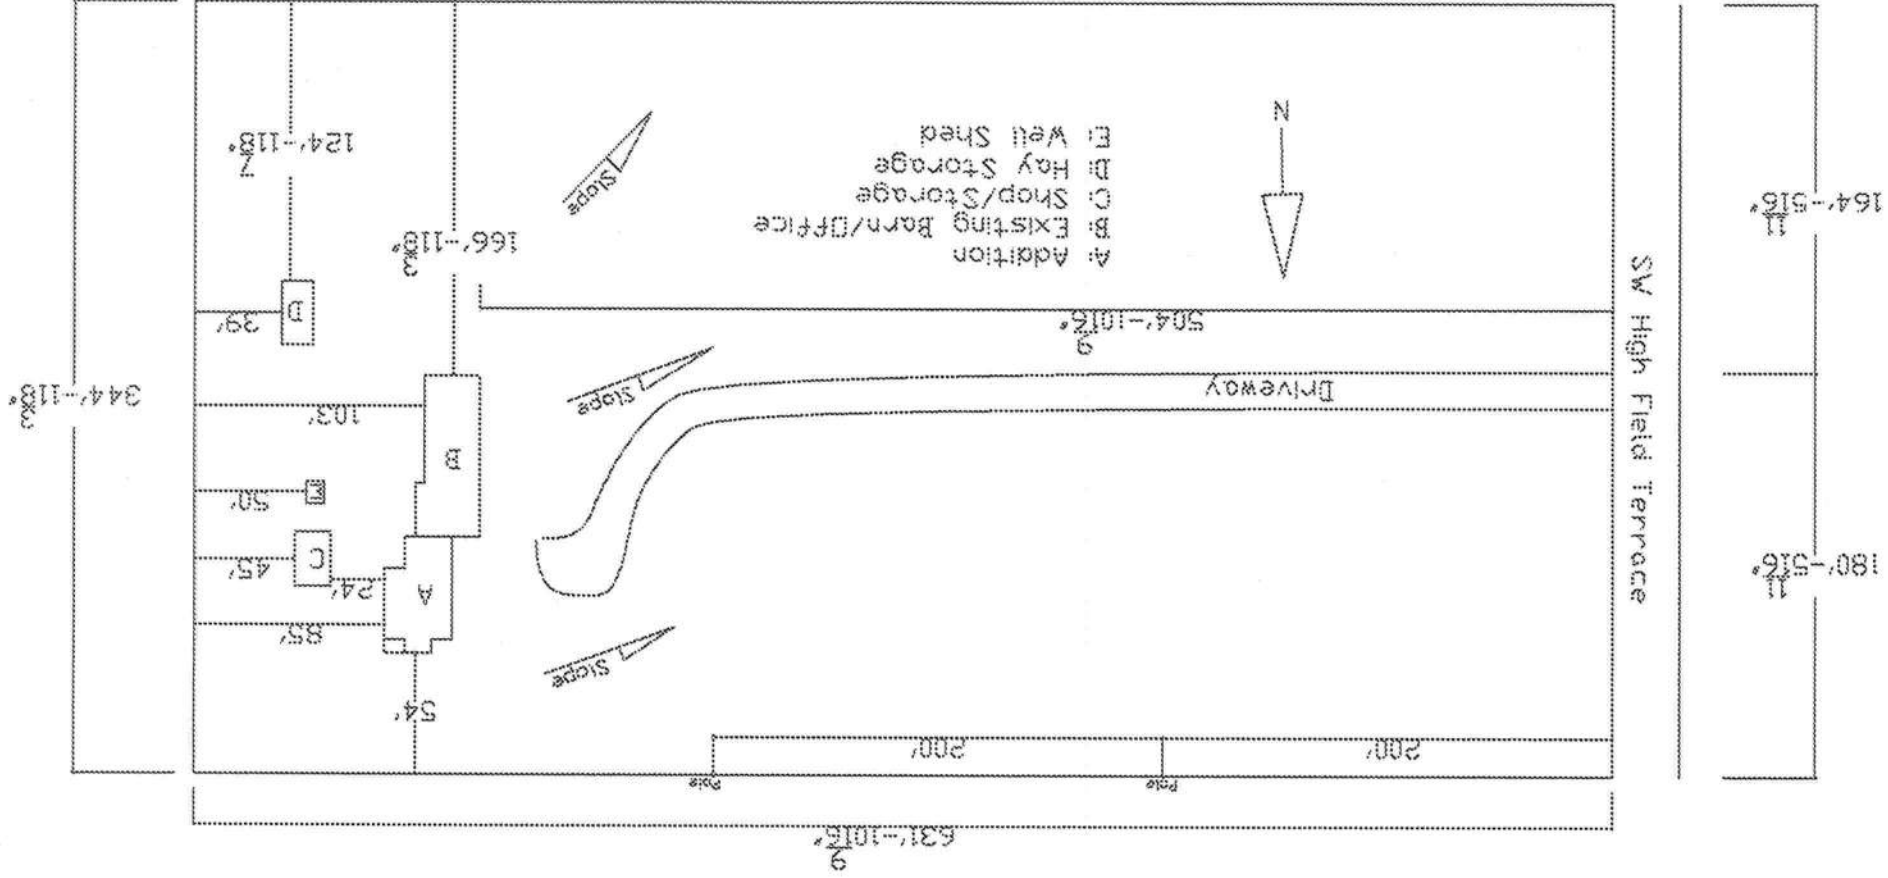

Site Plan: Timothy J Harvey  
 1101 SW High Field Terrace  
 Lake City, FL 32024  
 603-726-6050

Site Plan: Timothy J Harvey  
 1101 SW High Field Terrace  
 Lake City, FL 32024  
 603-726-6050