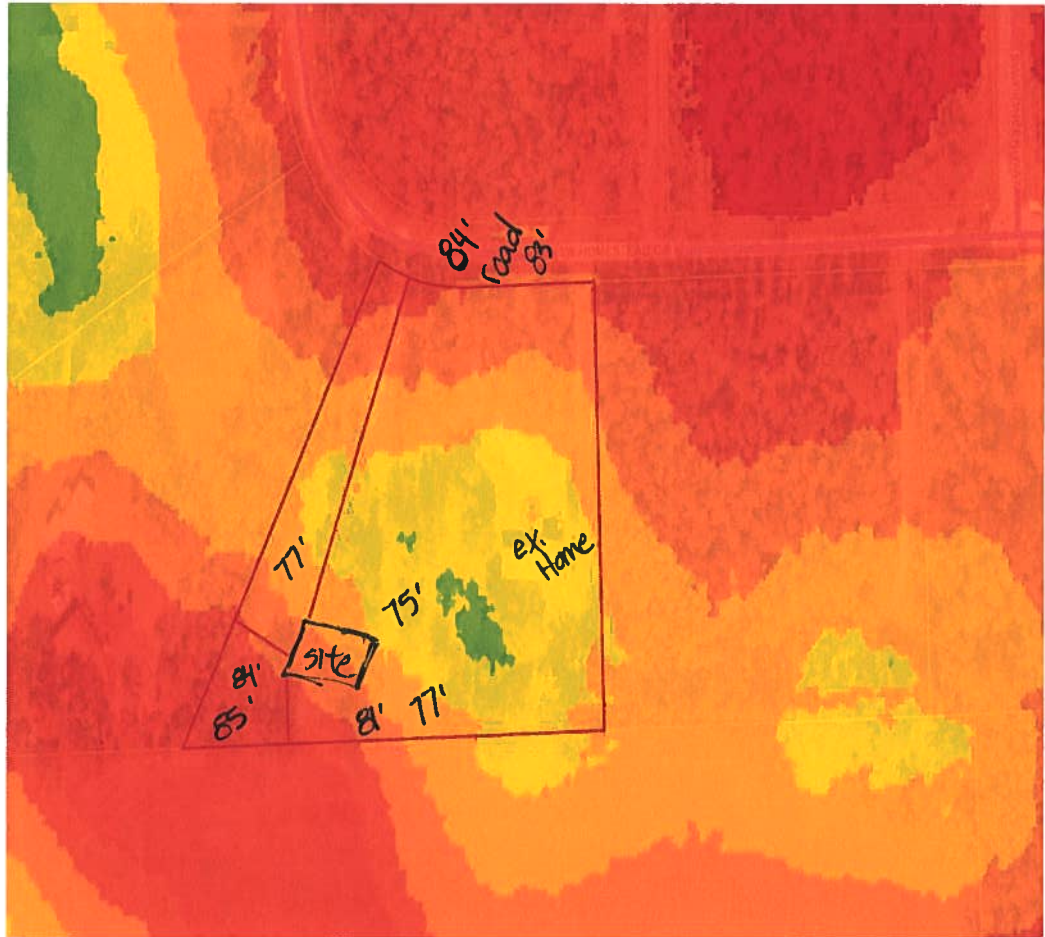

## Parcel Information

Parcel No: 14-6S-16-03818-118

Owner: MCGUIRE MICHAEL &

Subdivision: OLD WIRE FARMS

Lot: 18

Acres: 4.04384232

Deed Acres: 4.05 Ac

District: District 2 Rocky Ford