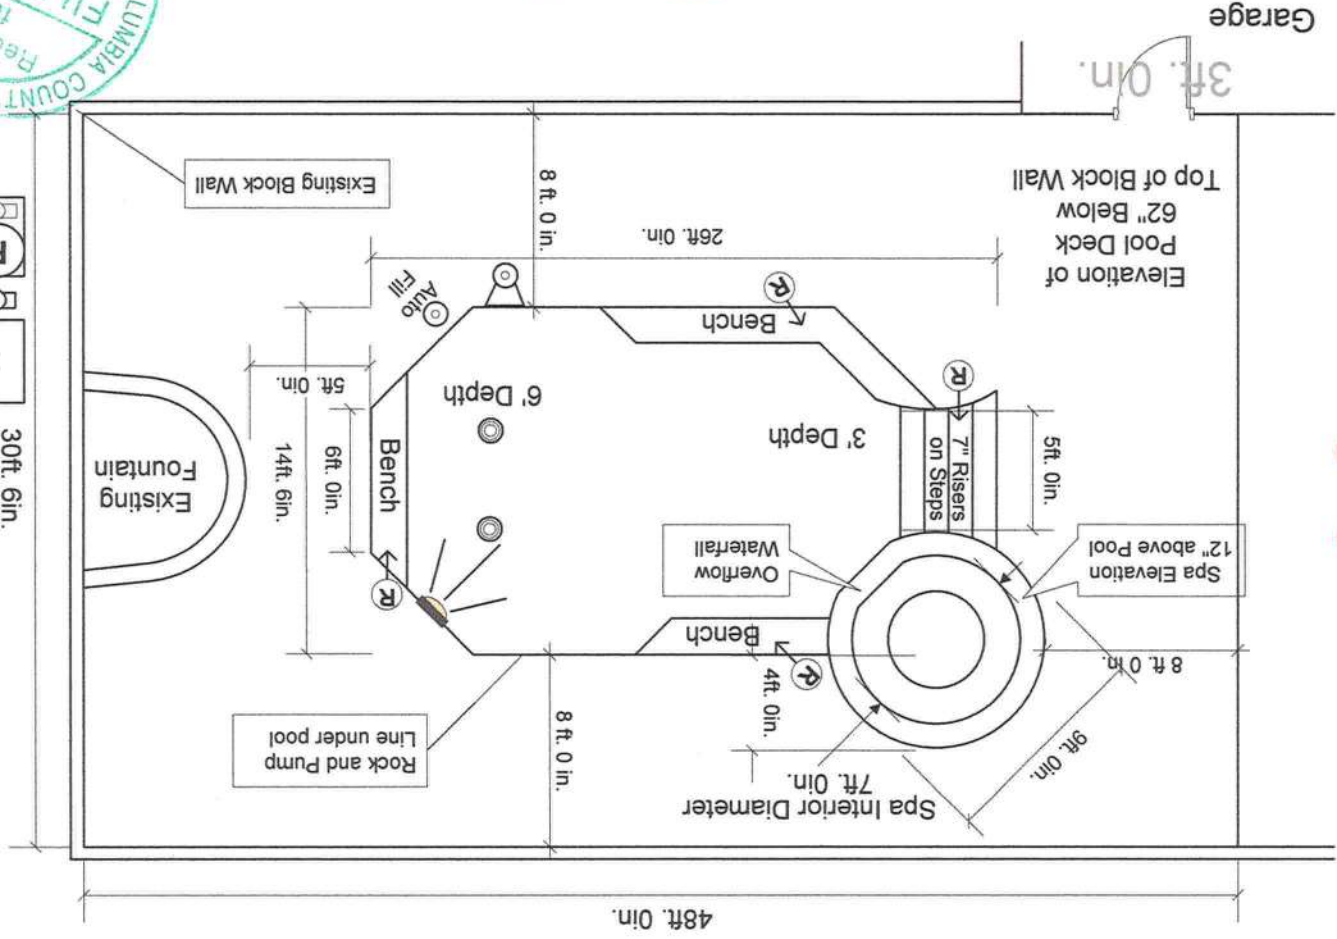

		Do not duplicate - This drawing is the property of Paragon Pools and may be purchased separately. No duplication allowed.
License CPC1456799	DESIGNER: <b>Brent Handy</b> Brent@ParagonPoolsOnline.com	SCALE 1/8" = 1' 2/28/2012
REV	Paragon Pools (386) 755-7300	SHEET 1 OF 1

Pool will be fenced and alarmed to meet FI Building Code

360' to prop line

270' to prop line

260' to prop line

- FILTRATION SYSTEM SPECIFICATIONS**
- POOL/SPA SINGLE PUMP SYSTEM
  - PENTAIR INTELLIFLO 3hp HIGH-EFFICIENCY PUMP
  - PENTAIR CLEAN&CLEAR PLUS CARTRIDGE FILTER
  - PENTAIR INTELLICLOR SALT WATER SYSTEM
  - PENTAIR MASTERTEMP LP 300K BTU POOL/SPA HEATER
  - PENTAIR EASYTOUCH AUTOMATION with WIRELESS REMOTE CONTROL and PC/ IPHONE LOGIN
  - LED LIGHTING IN POOL AND SPA

SS