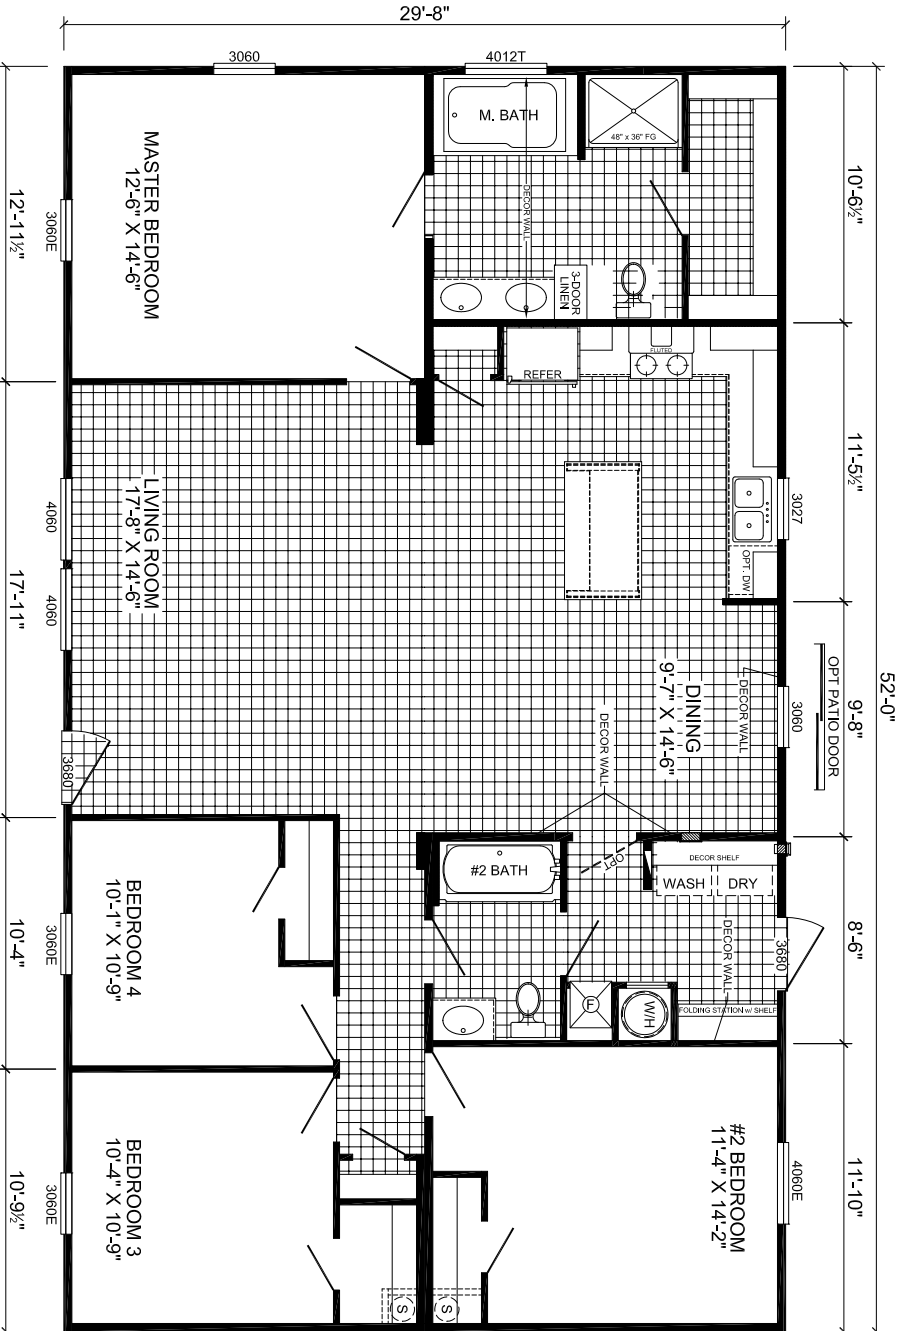

THE TELFORD

SHOWN WITH OPTIONAL DORMER

V-3524G - SUWANNEE VALLEY - ELITE
4-BEDROOM / 2-BATH
32 X 52 - Approx. 1525 Sq. Ft.

Date: 04/06/23

* All room dimensions include closets and square footage figures are approximate.