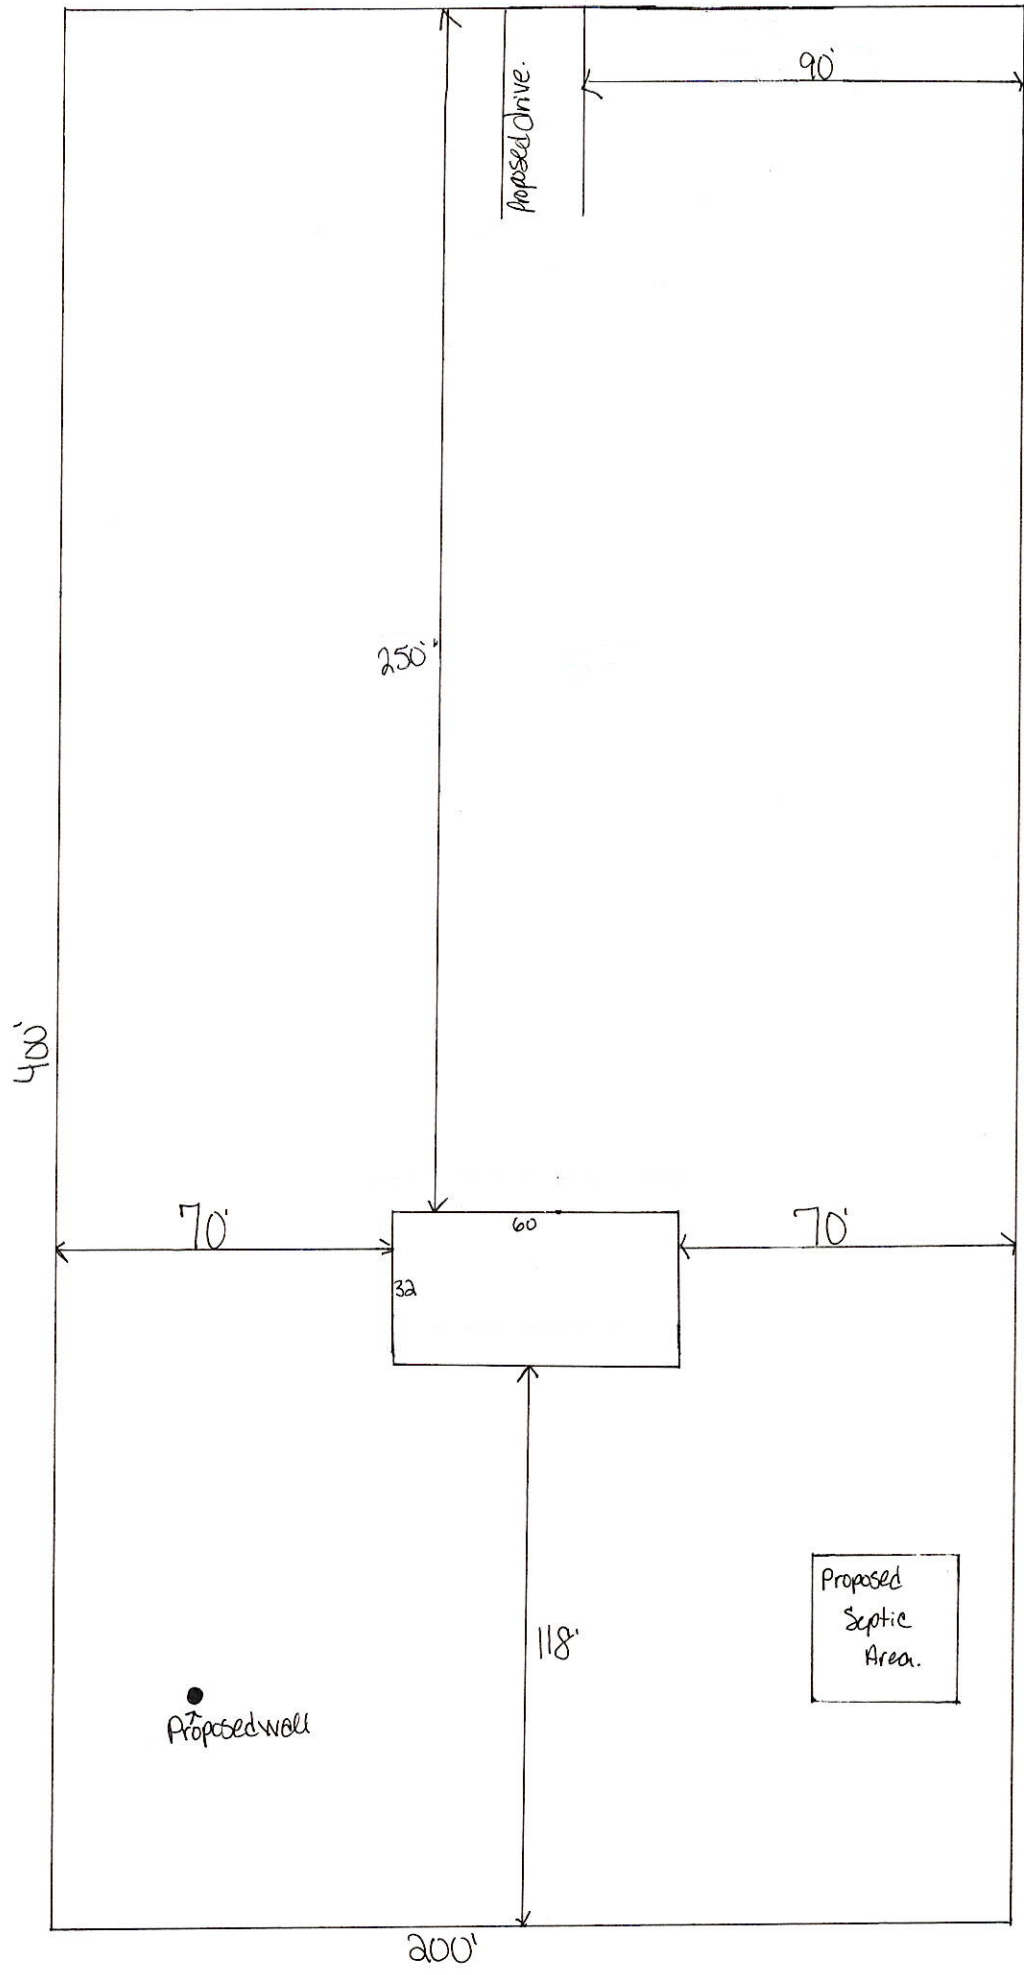

SW Central Ter

North
1"=40' ↘

Home/Property owners
Wayne & Margaret Thigpen
352-316-2507
Parcel: 00-00-00-01201-000

Drawn By Kimberly Keen
Kimberly Keen
4.13.23
386.688.2345