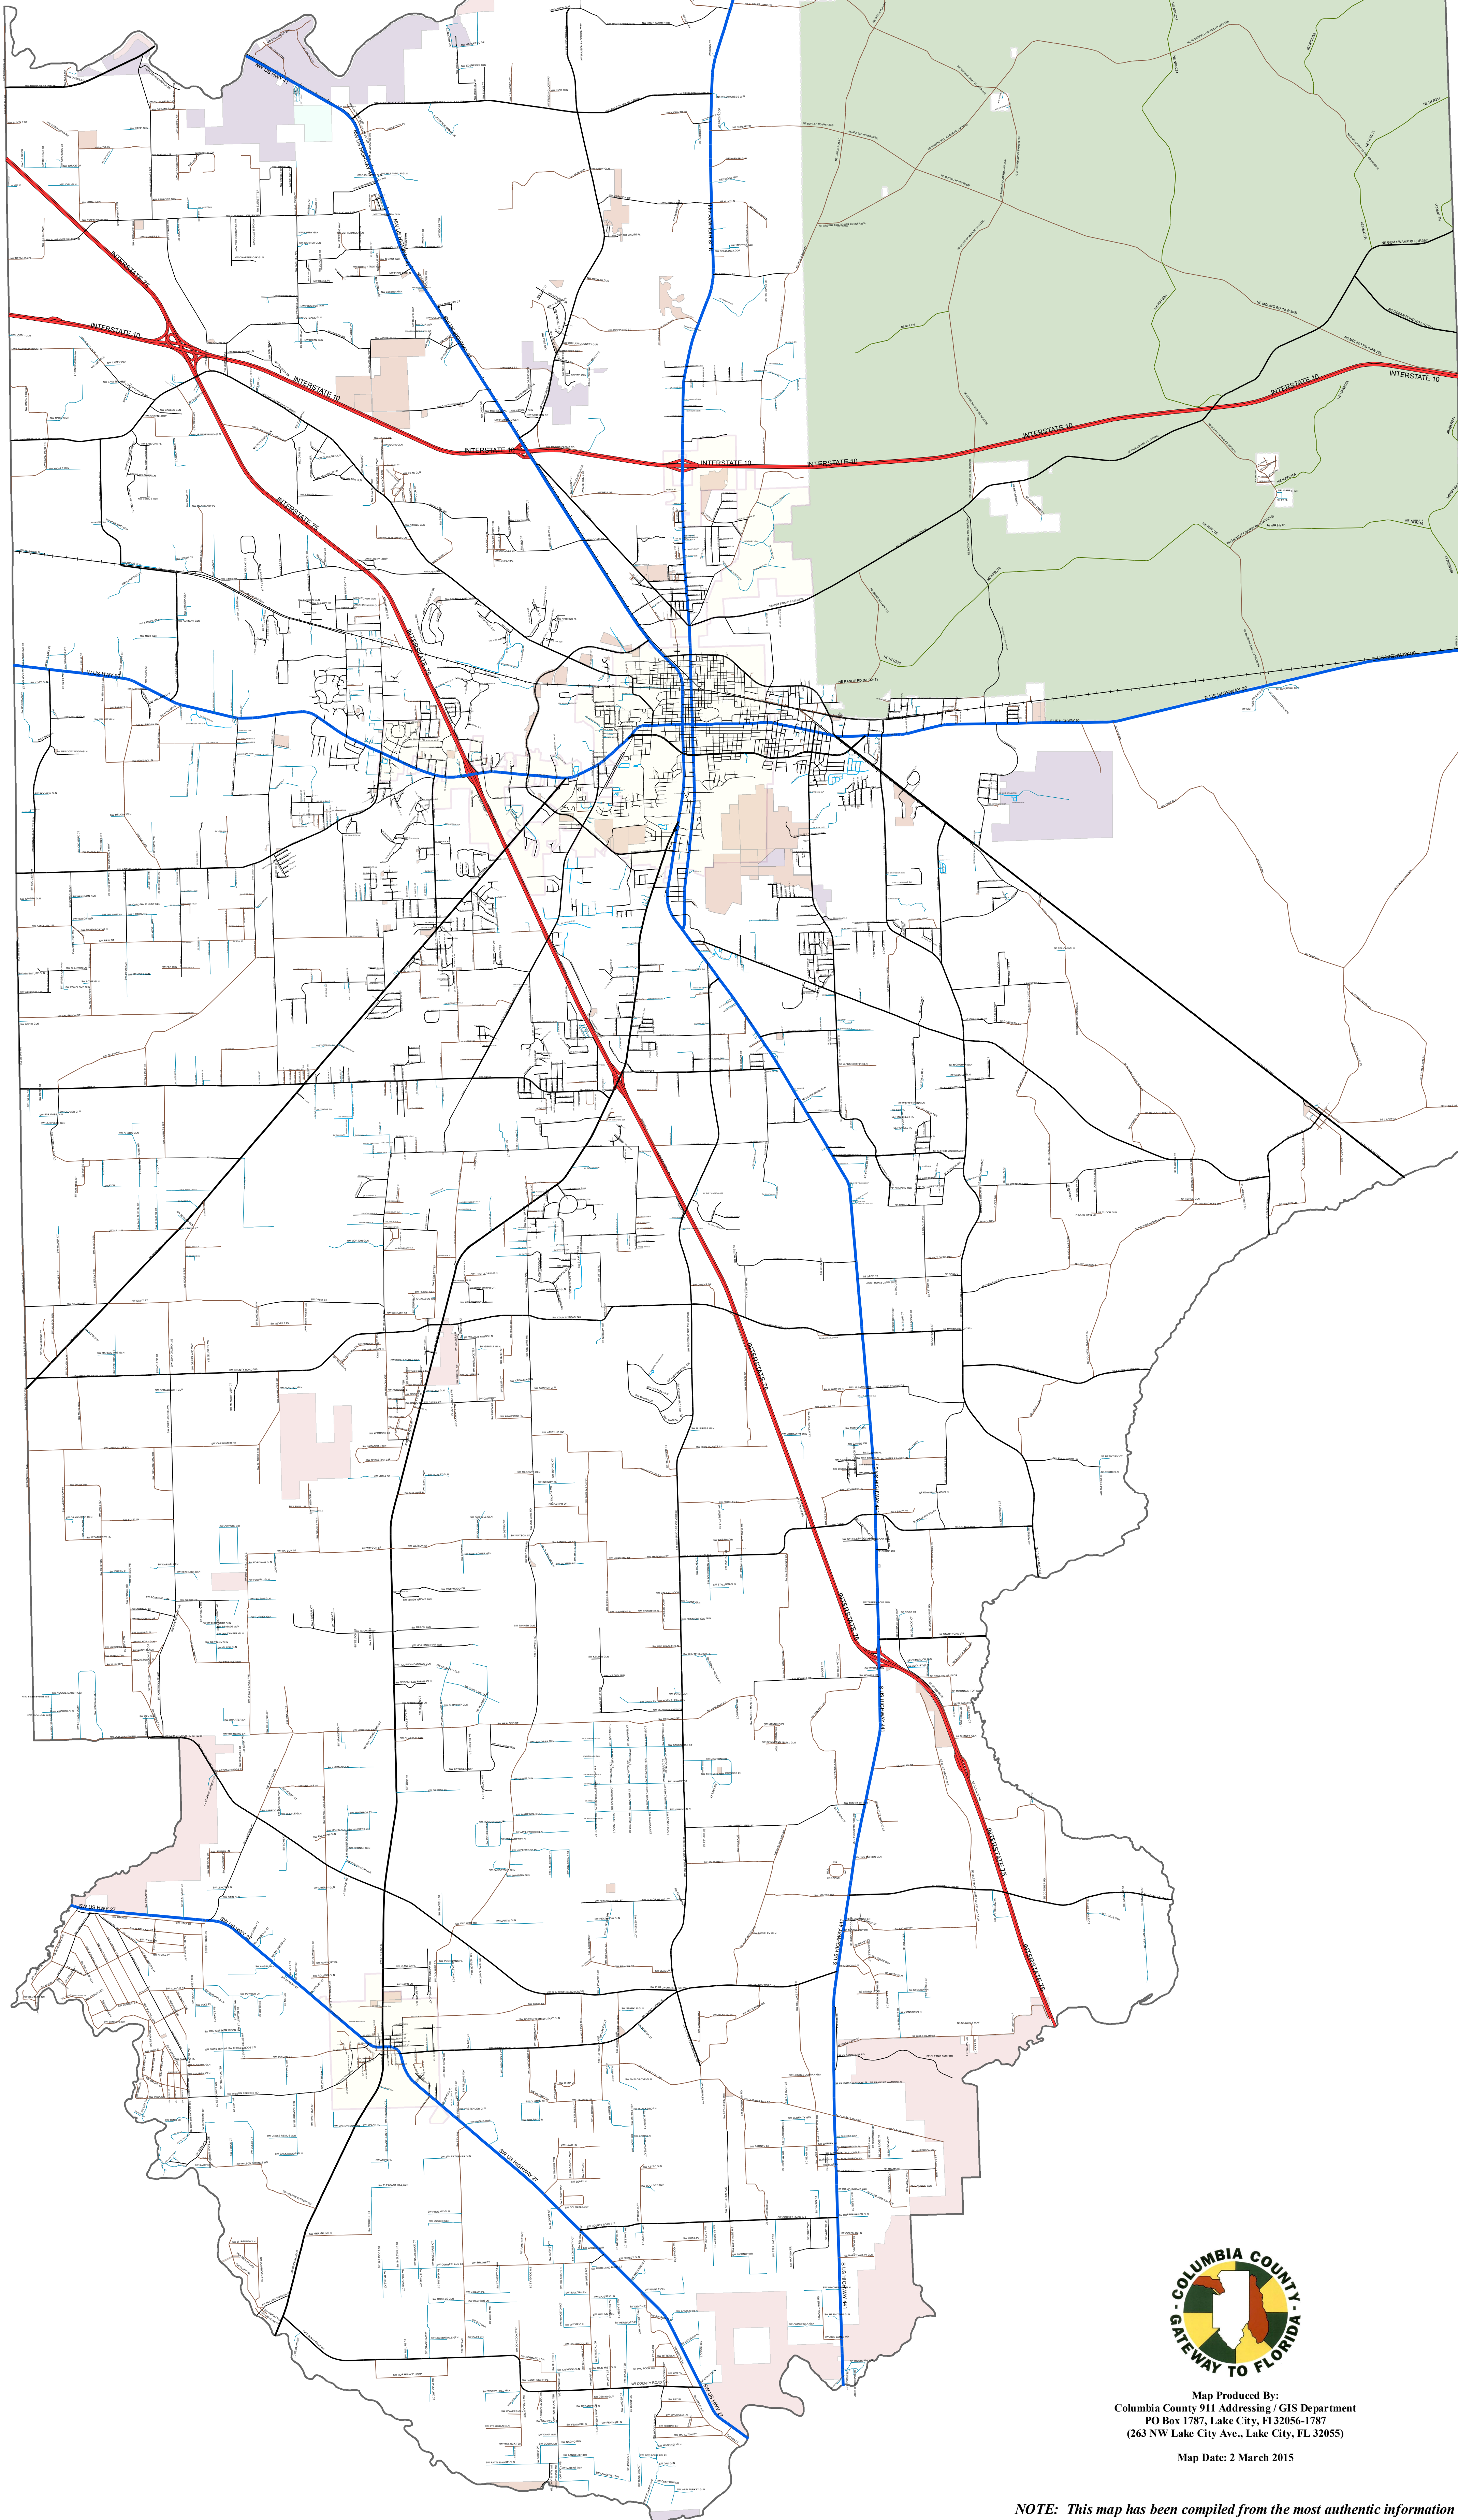

Columbia County Board of County Commissioners

County Commissioners District Boundary Map

Legend

Roadways

- Type
- Interstates 10/75
- US Highway
- State Road
- Main County Roads
- Paved County Roads
- Dirt County Roads
- Paved Roads Lake City
- Dirt Roads Lake City
- Paved Roads Fort White
- Dirt Roads Fort White
- Private Roads Paved
- Private Roads Dirt
- National Forest Roads (NFR)
- Gated Roads
- Proposed Roads
- Railroad
- City Limit, Lake City
- Town Limit, Fort White
- County Boundary

Public Lands

Owner and/or Manager

- U S Forest
- Suwannee River Water Management District (SRWMD)
- FL DEP, Rec & Parks
- U S Fish and Wildlife
- Columbia County Property

Map Produced By:
 Columbia County 911 Addressing / GIS Department
 PO Box 1787, Lake City, FL 32056-1787
 (263 NW Lake City Ave., Lake City, FL 32055)
 Map Date: 2 March 2015

NOTE: This map has been compiled from the most authentic information available and neither Columbia County nor the Columbia County 911 Addressing / GIS Department assume responsibility for errors or omissions.