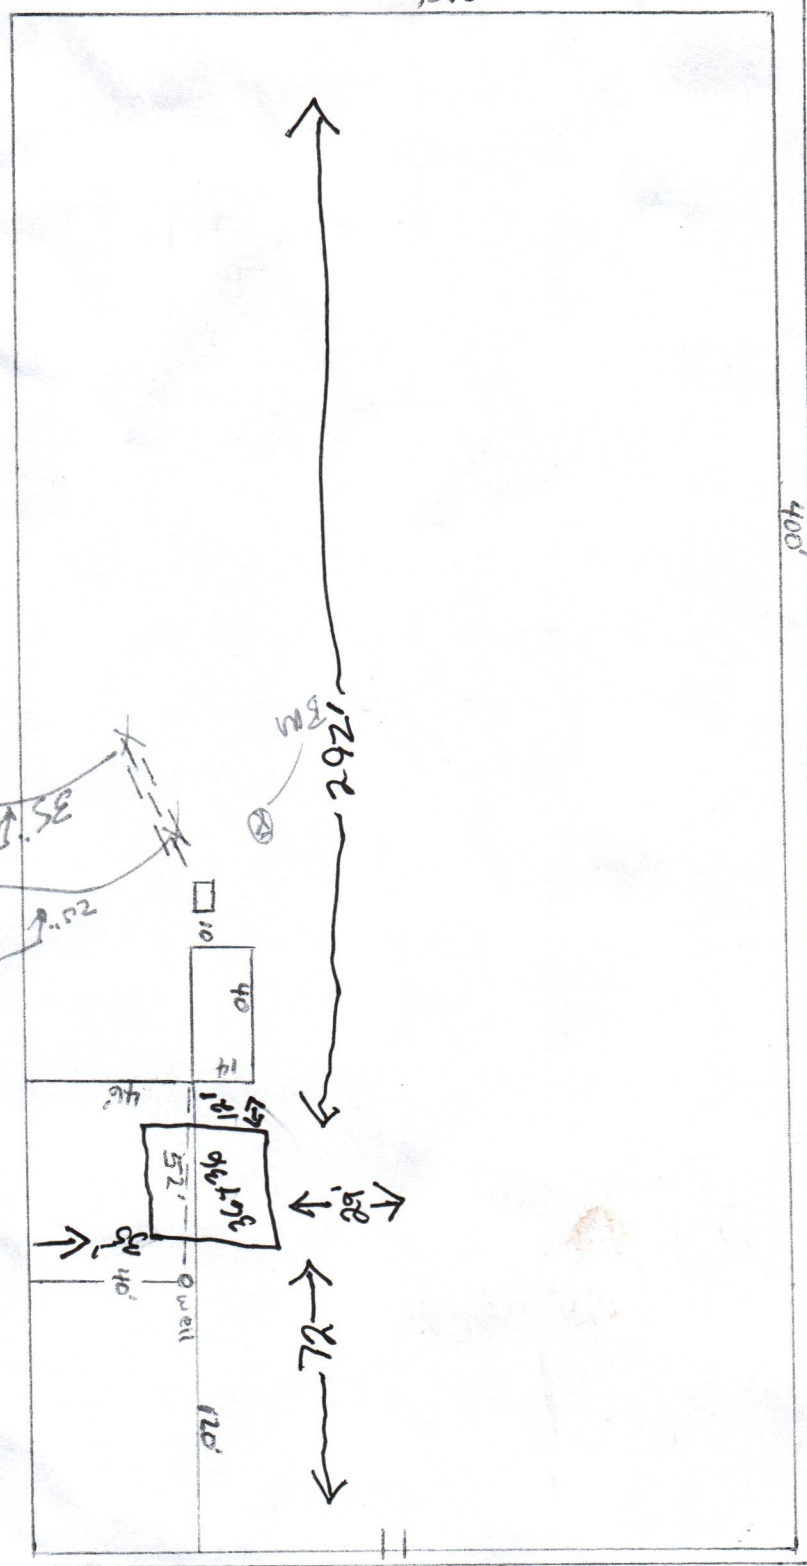

1" = 50'

200'

400'

SW Montana St.

Owner: Tiffany Browning

21-2724

SW Central Ter.