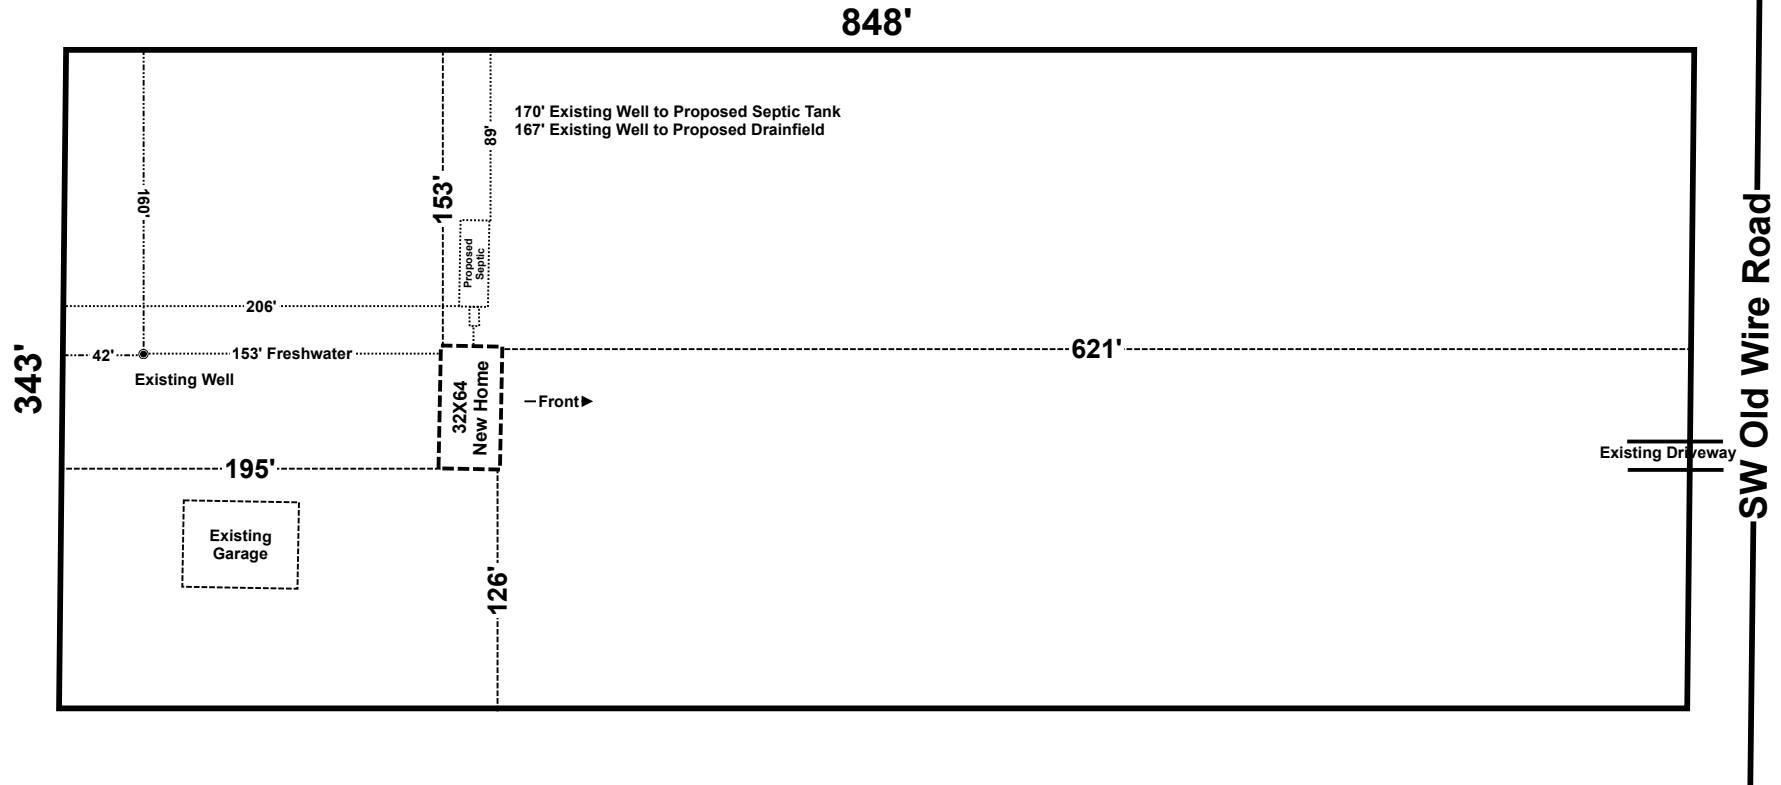

  
Brody Pack  
3/31/26

David & Cynthia Davis  
1632 SW Old Wire Road Lake City, FL  
Parcel: 14-5S-16-03617-002

Scale: 1" = 100'  
6.66 Acres