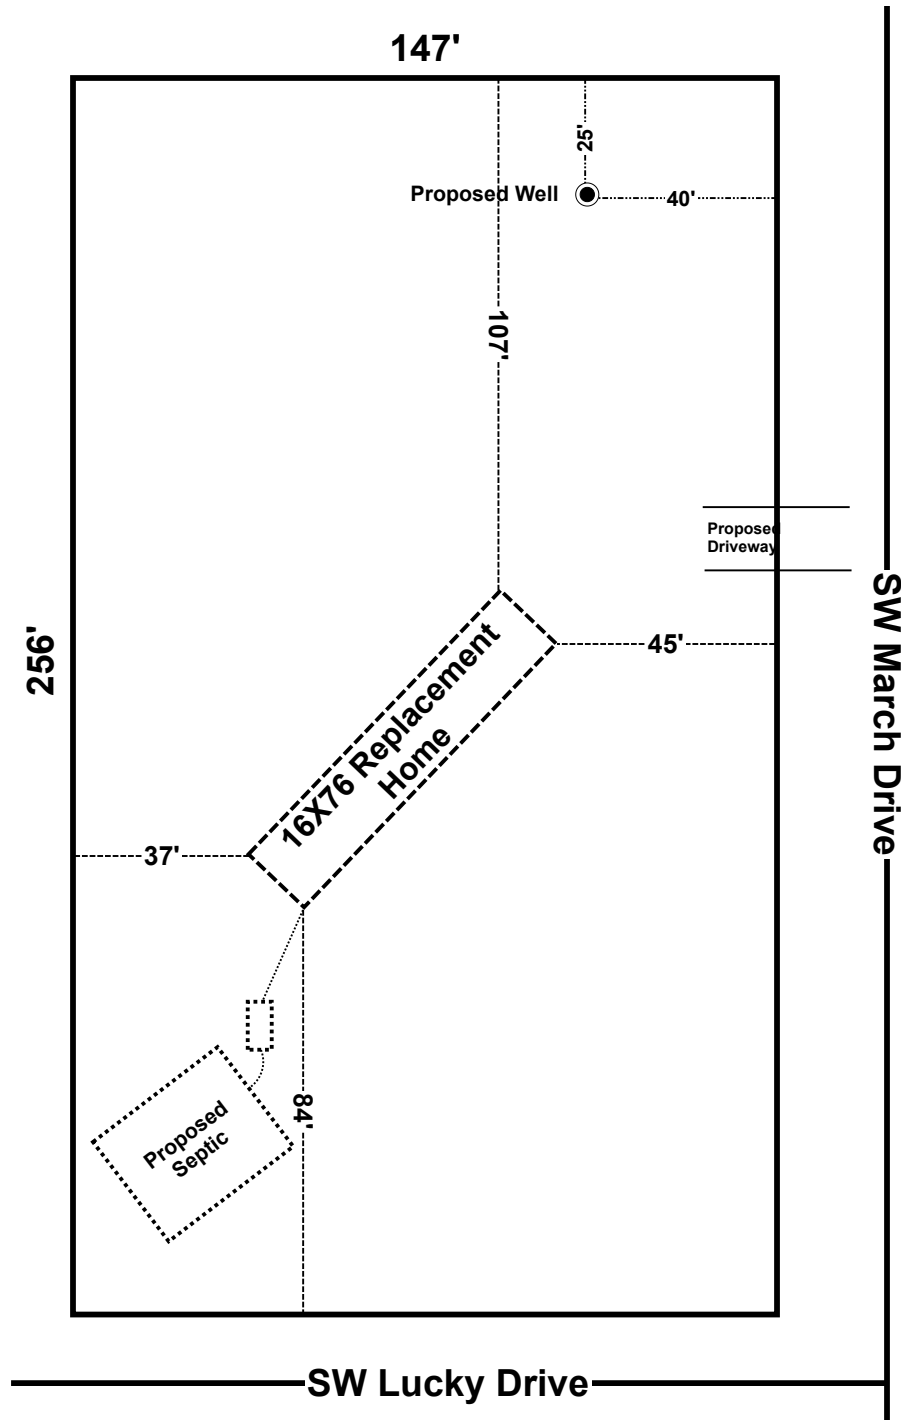

Brody Pack  
8/8/25

IRONWOOD HOMES OF LAKE CITY, LLC  
TBD SW MARCH DRIVE, LAKE CITY  
PARCEL: 04-4S-16-02772-003

SCALE 1" = 40'