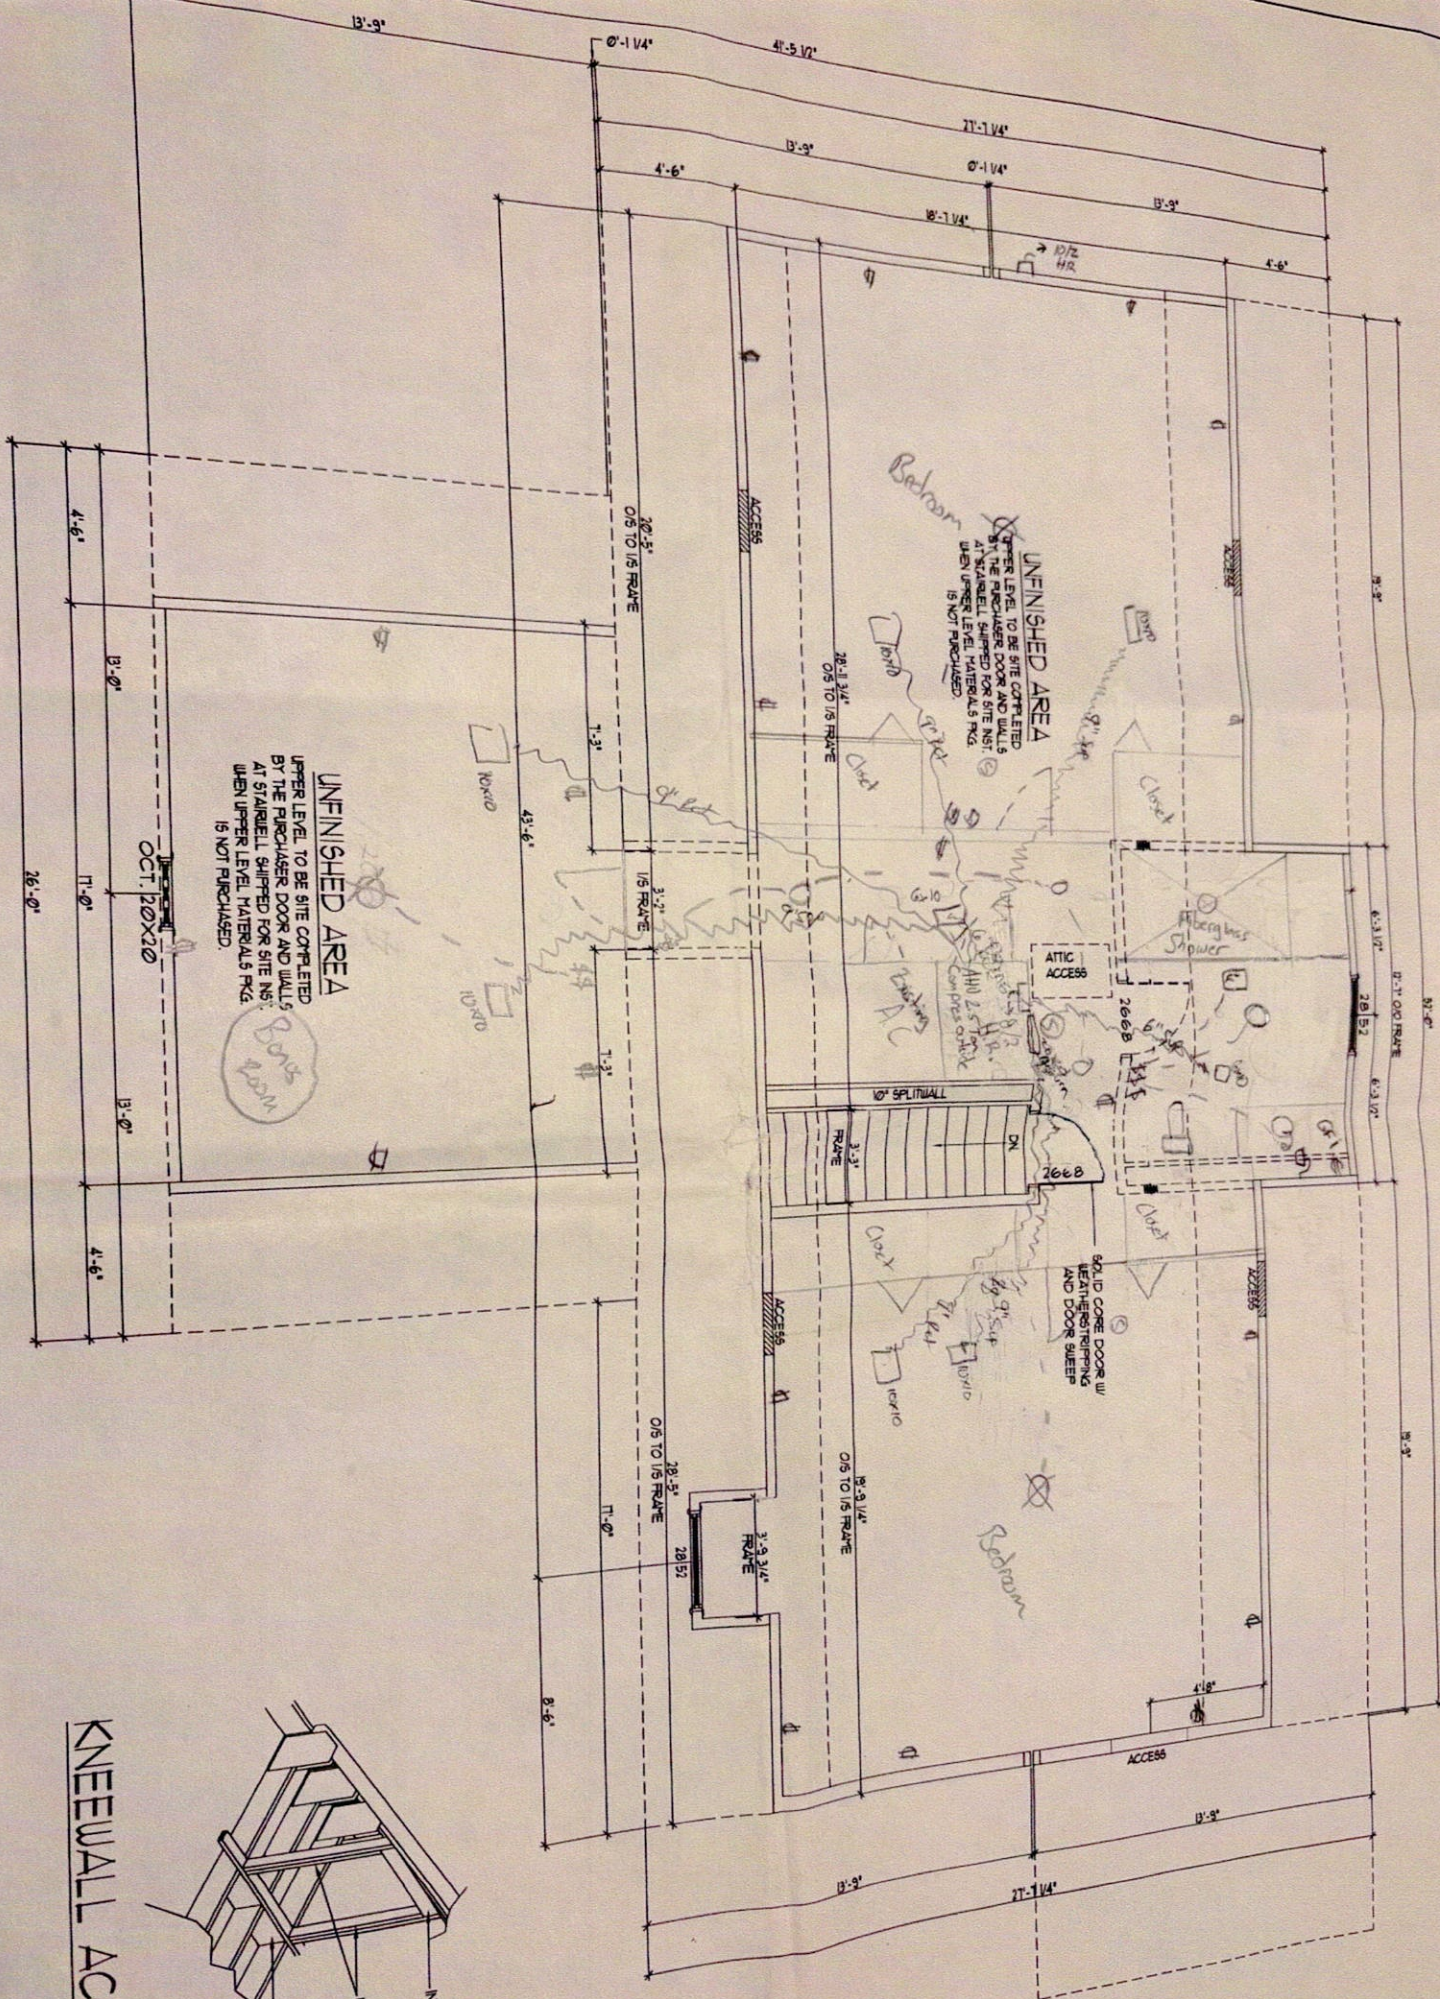

SECOND FLOOR LAYOUT

SCALE: 1/4" = 1'-0"

KNEEWALL ACCESS