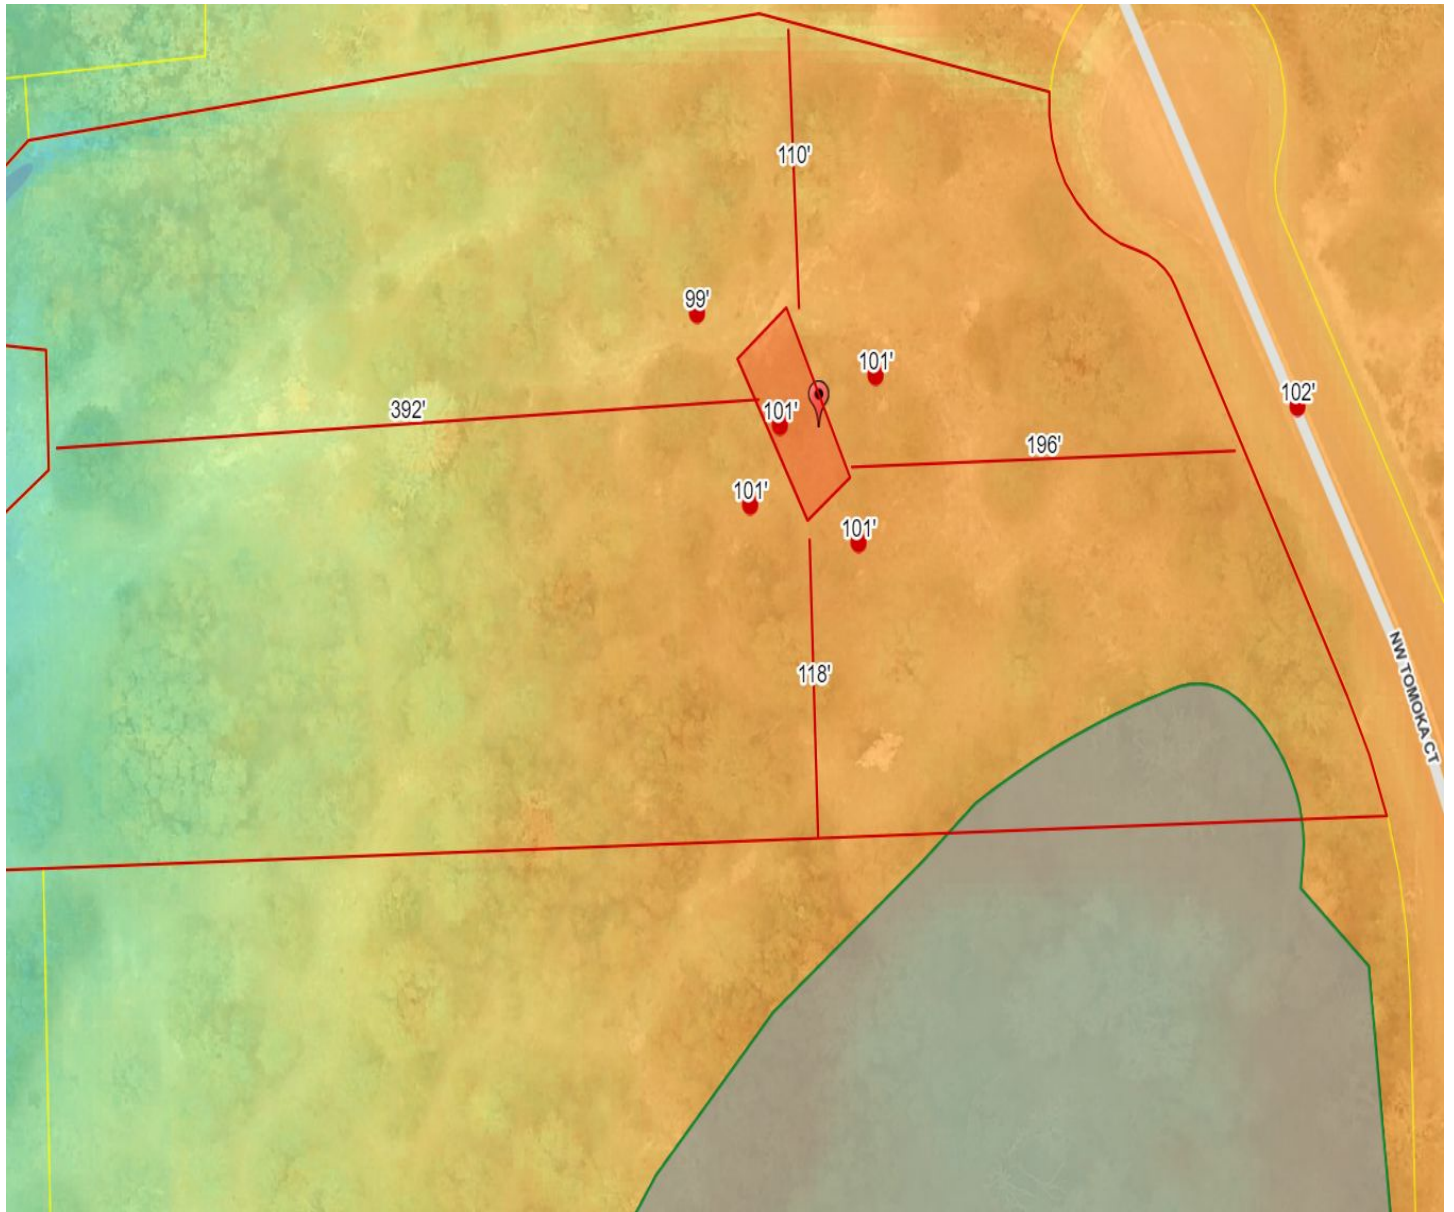

# Columbia County, FLA - Building & Zoning Property Map

Printed: Tue Jul 13 2021 12:54:01 GMT-0400 (Eastern Daylight Time)

Parcel No: 32-2S-16-01809-109

Owner: KNEPPAR RAYMOND

Subdivision: INDIAN RIDGE PHASE 1

Lot: 9

Acres: 4.744264

Deed Acres: 5.04 Ac

District: District 1 Ronald Williams

Future Land Uses: Agriculture - 3

Flood Zones: A, 0.2 PCT ANNUAL CHANCE FLOOD HAZARD,

Official Zoning Atlas: A-3