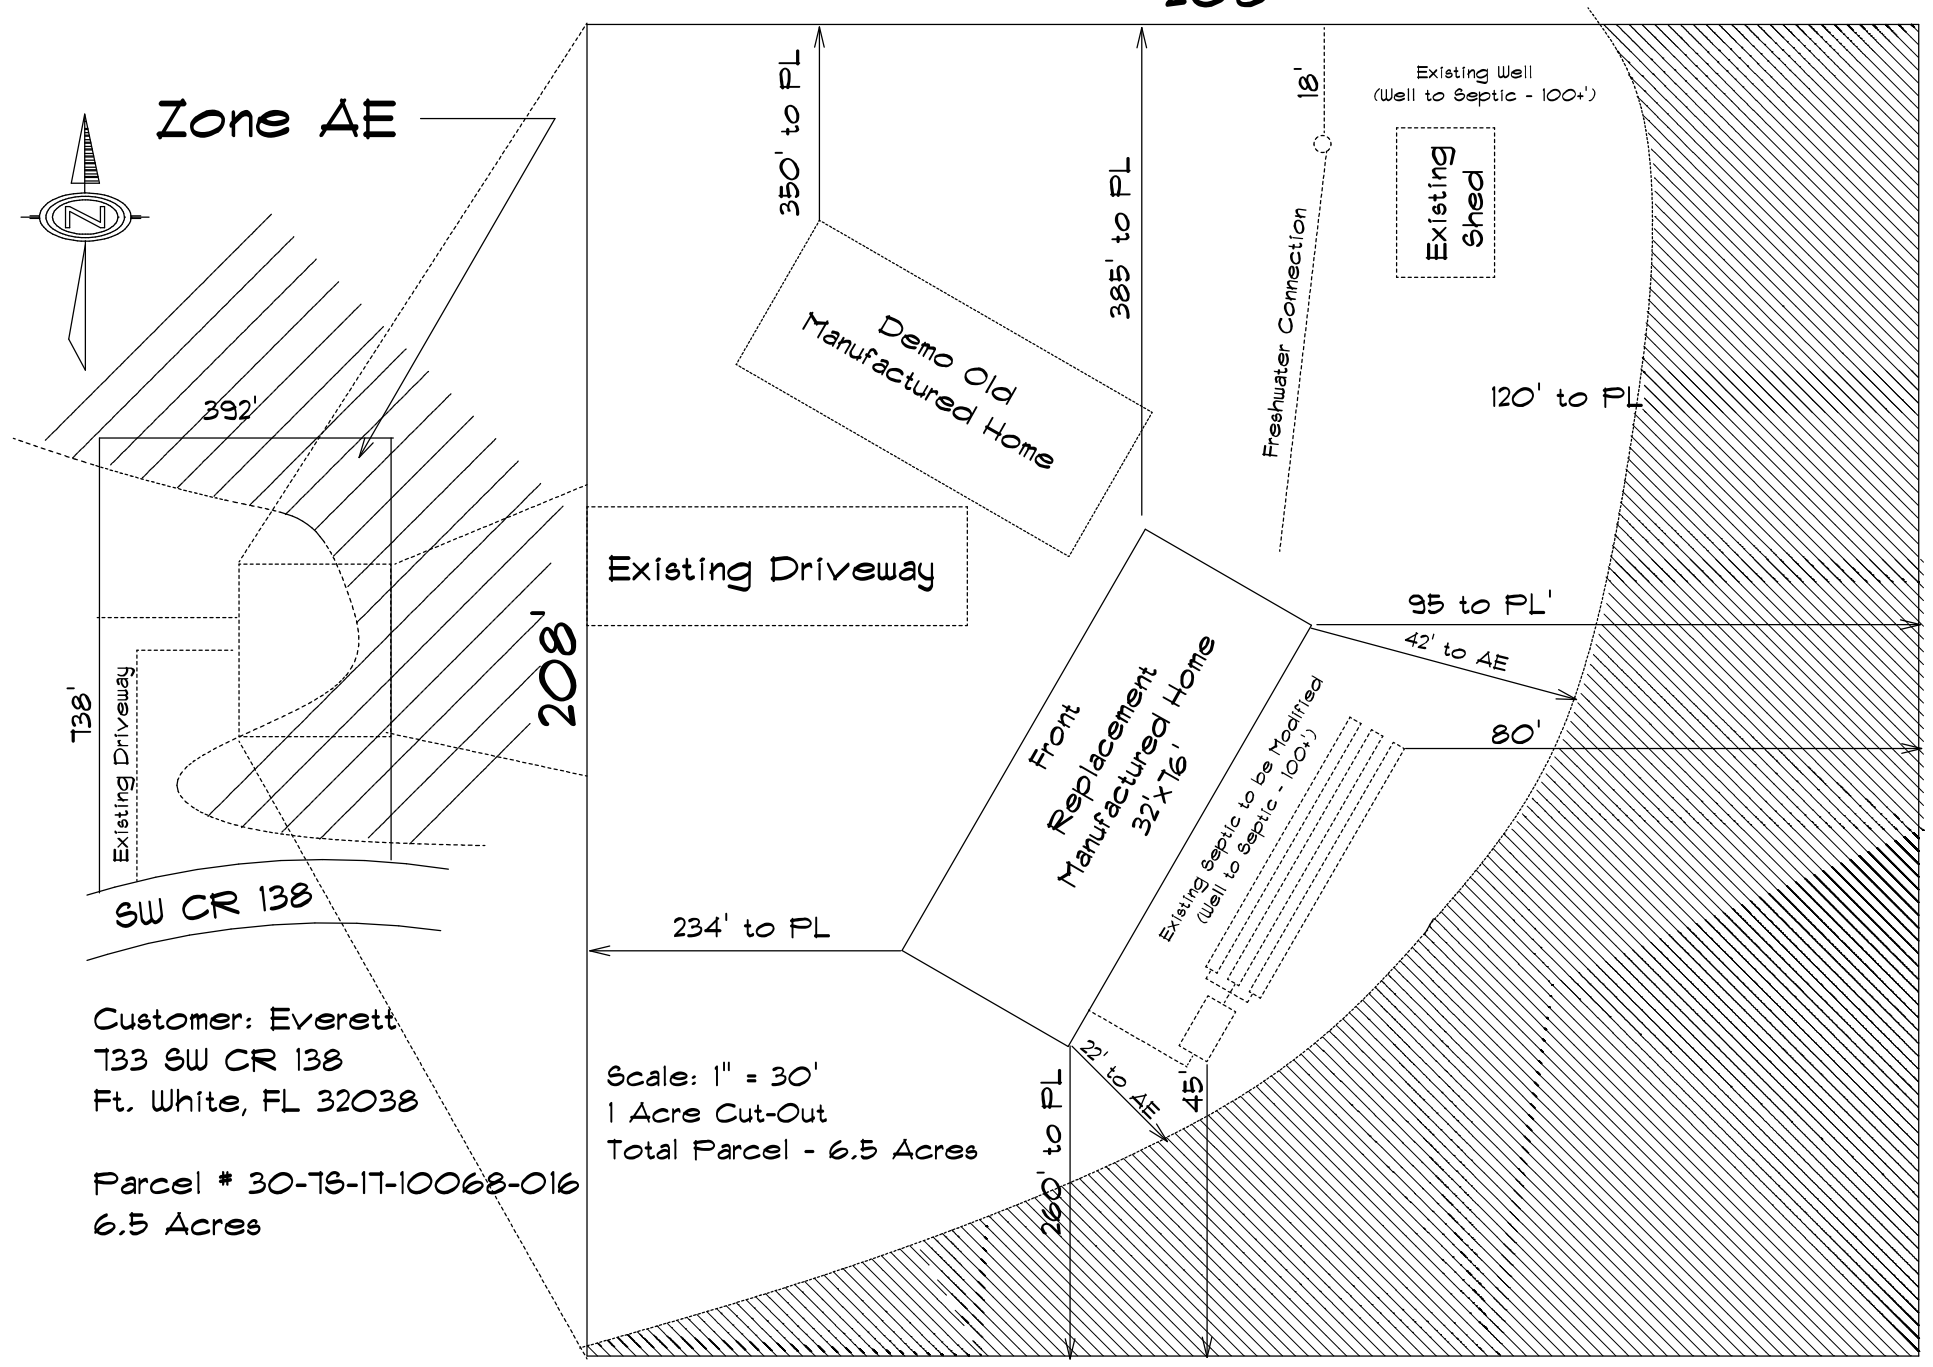

Zone AE

Customer: Everett
 733 SW CR 138
 Ft. White, FL 32038

Parcel # 30-79-17-10068-016
 6.5 Acres

Scale: 1" = 30'
 1 Acre Cut-Out
 Total Parcel - 6.5 Acres