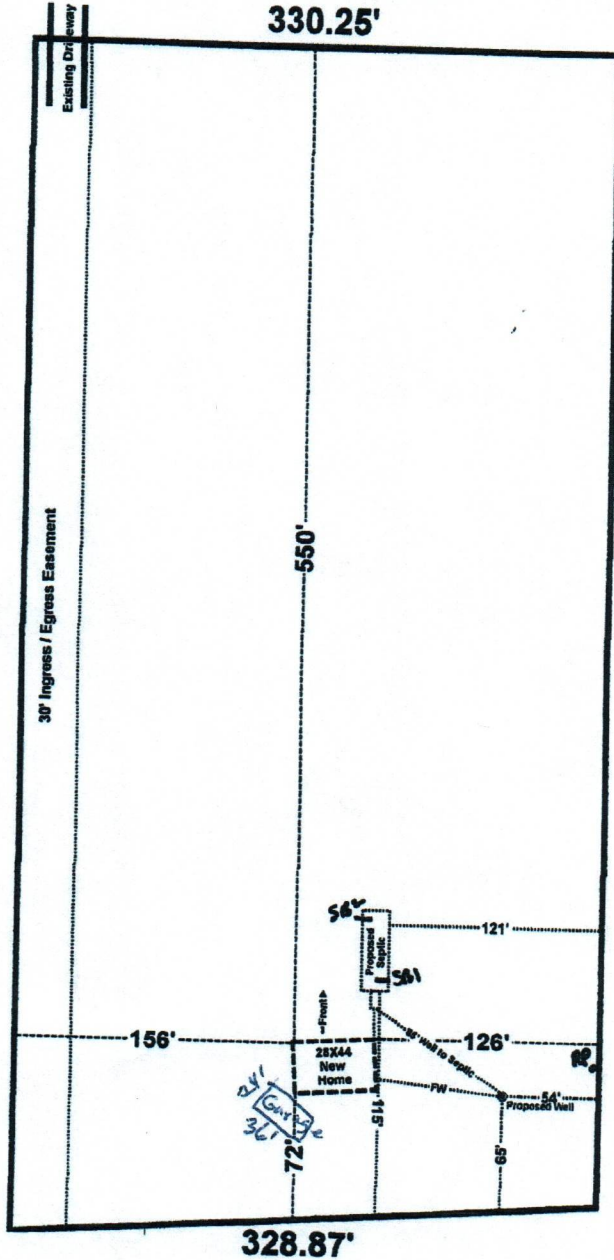

SW Cumorah Hill Street *26-0280*

330.25'

*K. Keen 25-29-40  
3-23-26*

*Brody Pack  
3/20/26*

*K. Keen  
25-29-40  
3-23-26*

662.41'

30' Ingress / Egress Easement

550'

639.55'

Larry & Loretta Brouse  
TBD SW Cumorah Hill Street Ft White, FL  
Part of Parcel: 19-6S-17-09698-011

Scale 1" = 100'

*Approved by*

*Columbia 4/12/26*