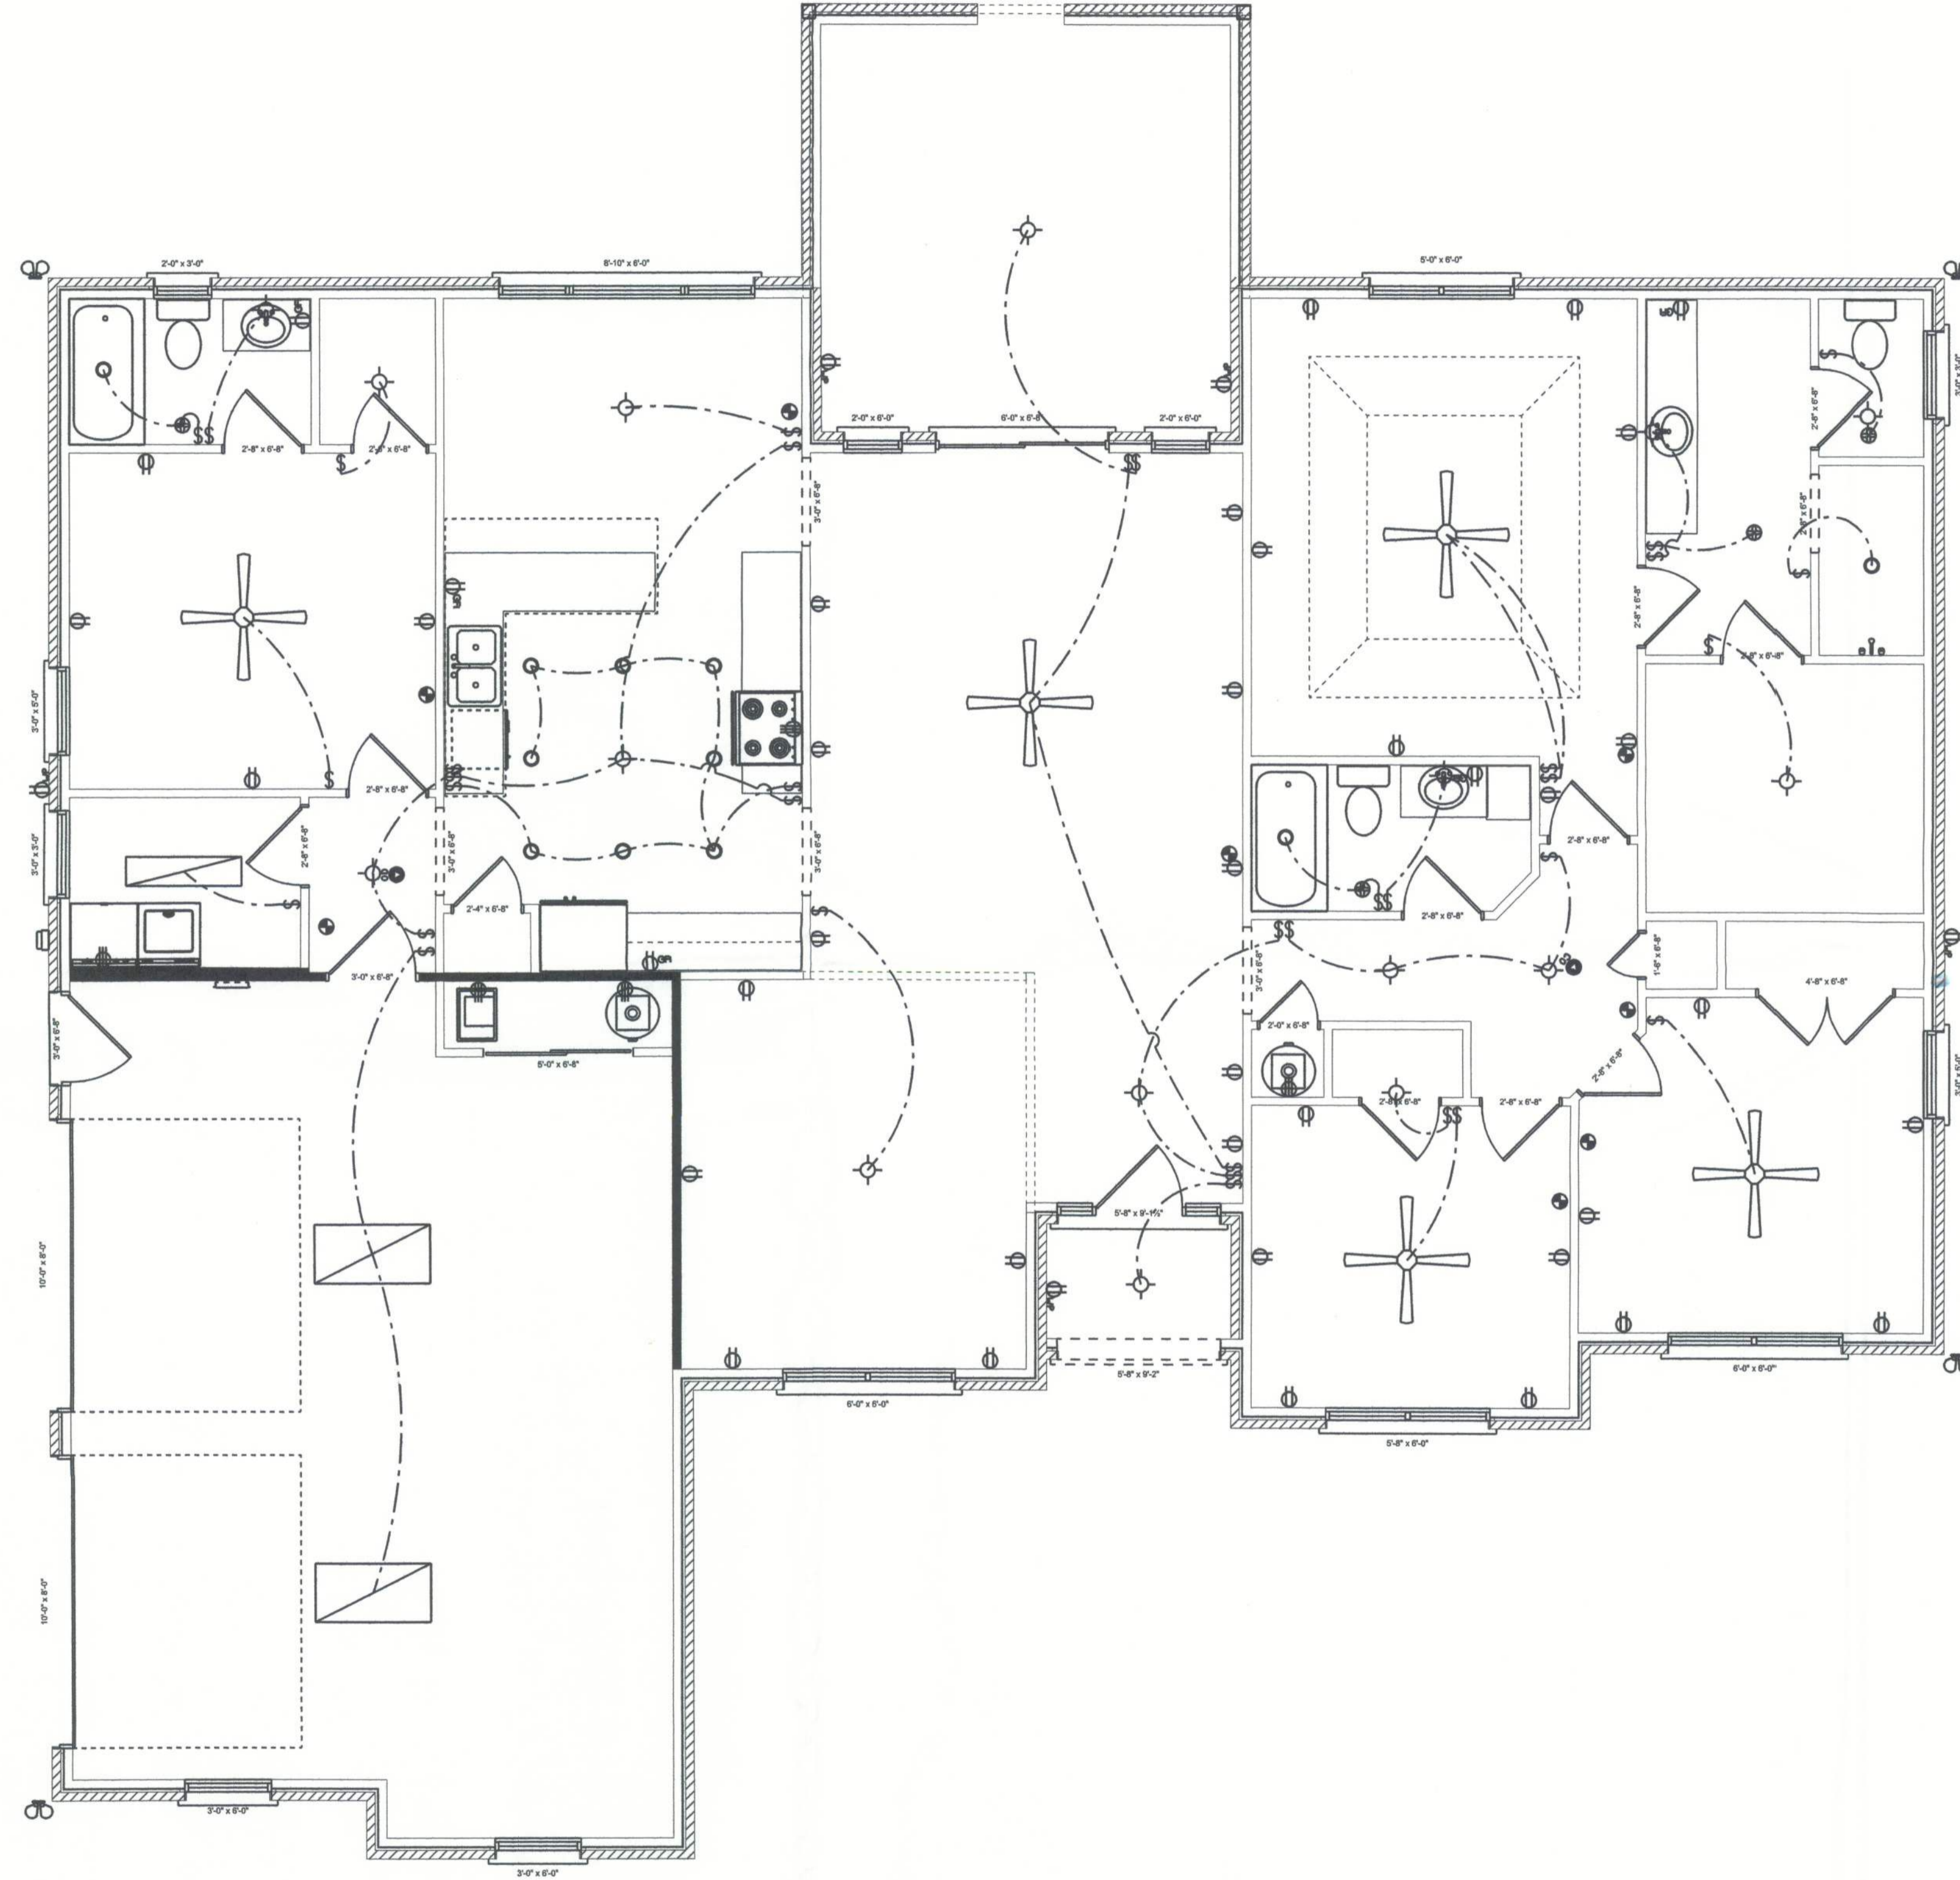

ELECTRICAL LEGEND	
ELECTRICAL	SYMBOL
ceiling fan 4 bladed 01	
fluorescent light 1 x 4	
fluorescent light 2 x 4	
pot light	
spotlight double	
electrical meter	
electrical panel	
co detector	
fan	
light	
outlet	
outlet 220v	
outlet gfi	
outlet wp	
smoke detector	
switch	

ELECTRICAL PLAN