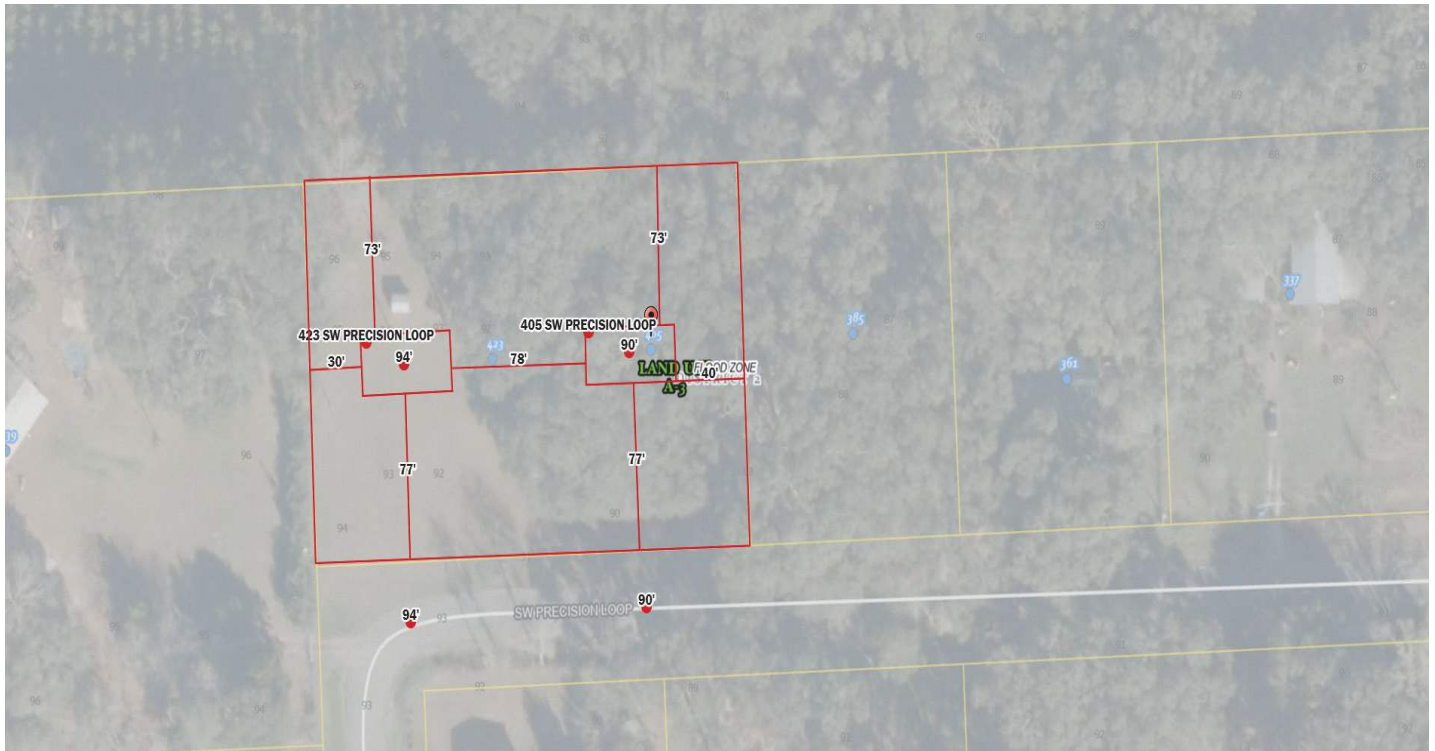

# Columbia County, FLA - Building & Zoning Property Map

Printed: Wed Mar 18 2026 15:02:27 GMT-0400 (Eastern Daylight Time)

Parcel No: 27-4S-16-03216-017  
Owner: LOVE ALISSA, LOVE DAVEION  
Subdivision: SHADY ACRES  
Lot: 17  
Acres: 1.03321171  
Deed Acres: 1.03 Ac  
District: District 2 Rocky Ford  
Future Land Uses: Agriculture - 3  
Flood Zones:  
Official Zoning Atlas: A-3

All data, information, and maps are provided "as is" without warranty or any representation of accuracy, timeliness of completeness. Columbia County, FL makes no warranties, express or implied, as to the use of the information obtained here. There are no implied warranties of merchantability or fitness for a particular purpose. The requester acknowledges and accepts all limitations, including the fact that the data, information, and maps are dynamic and in a constant state of maintenance, and update.