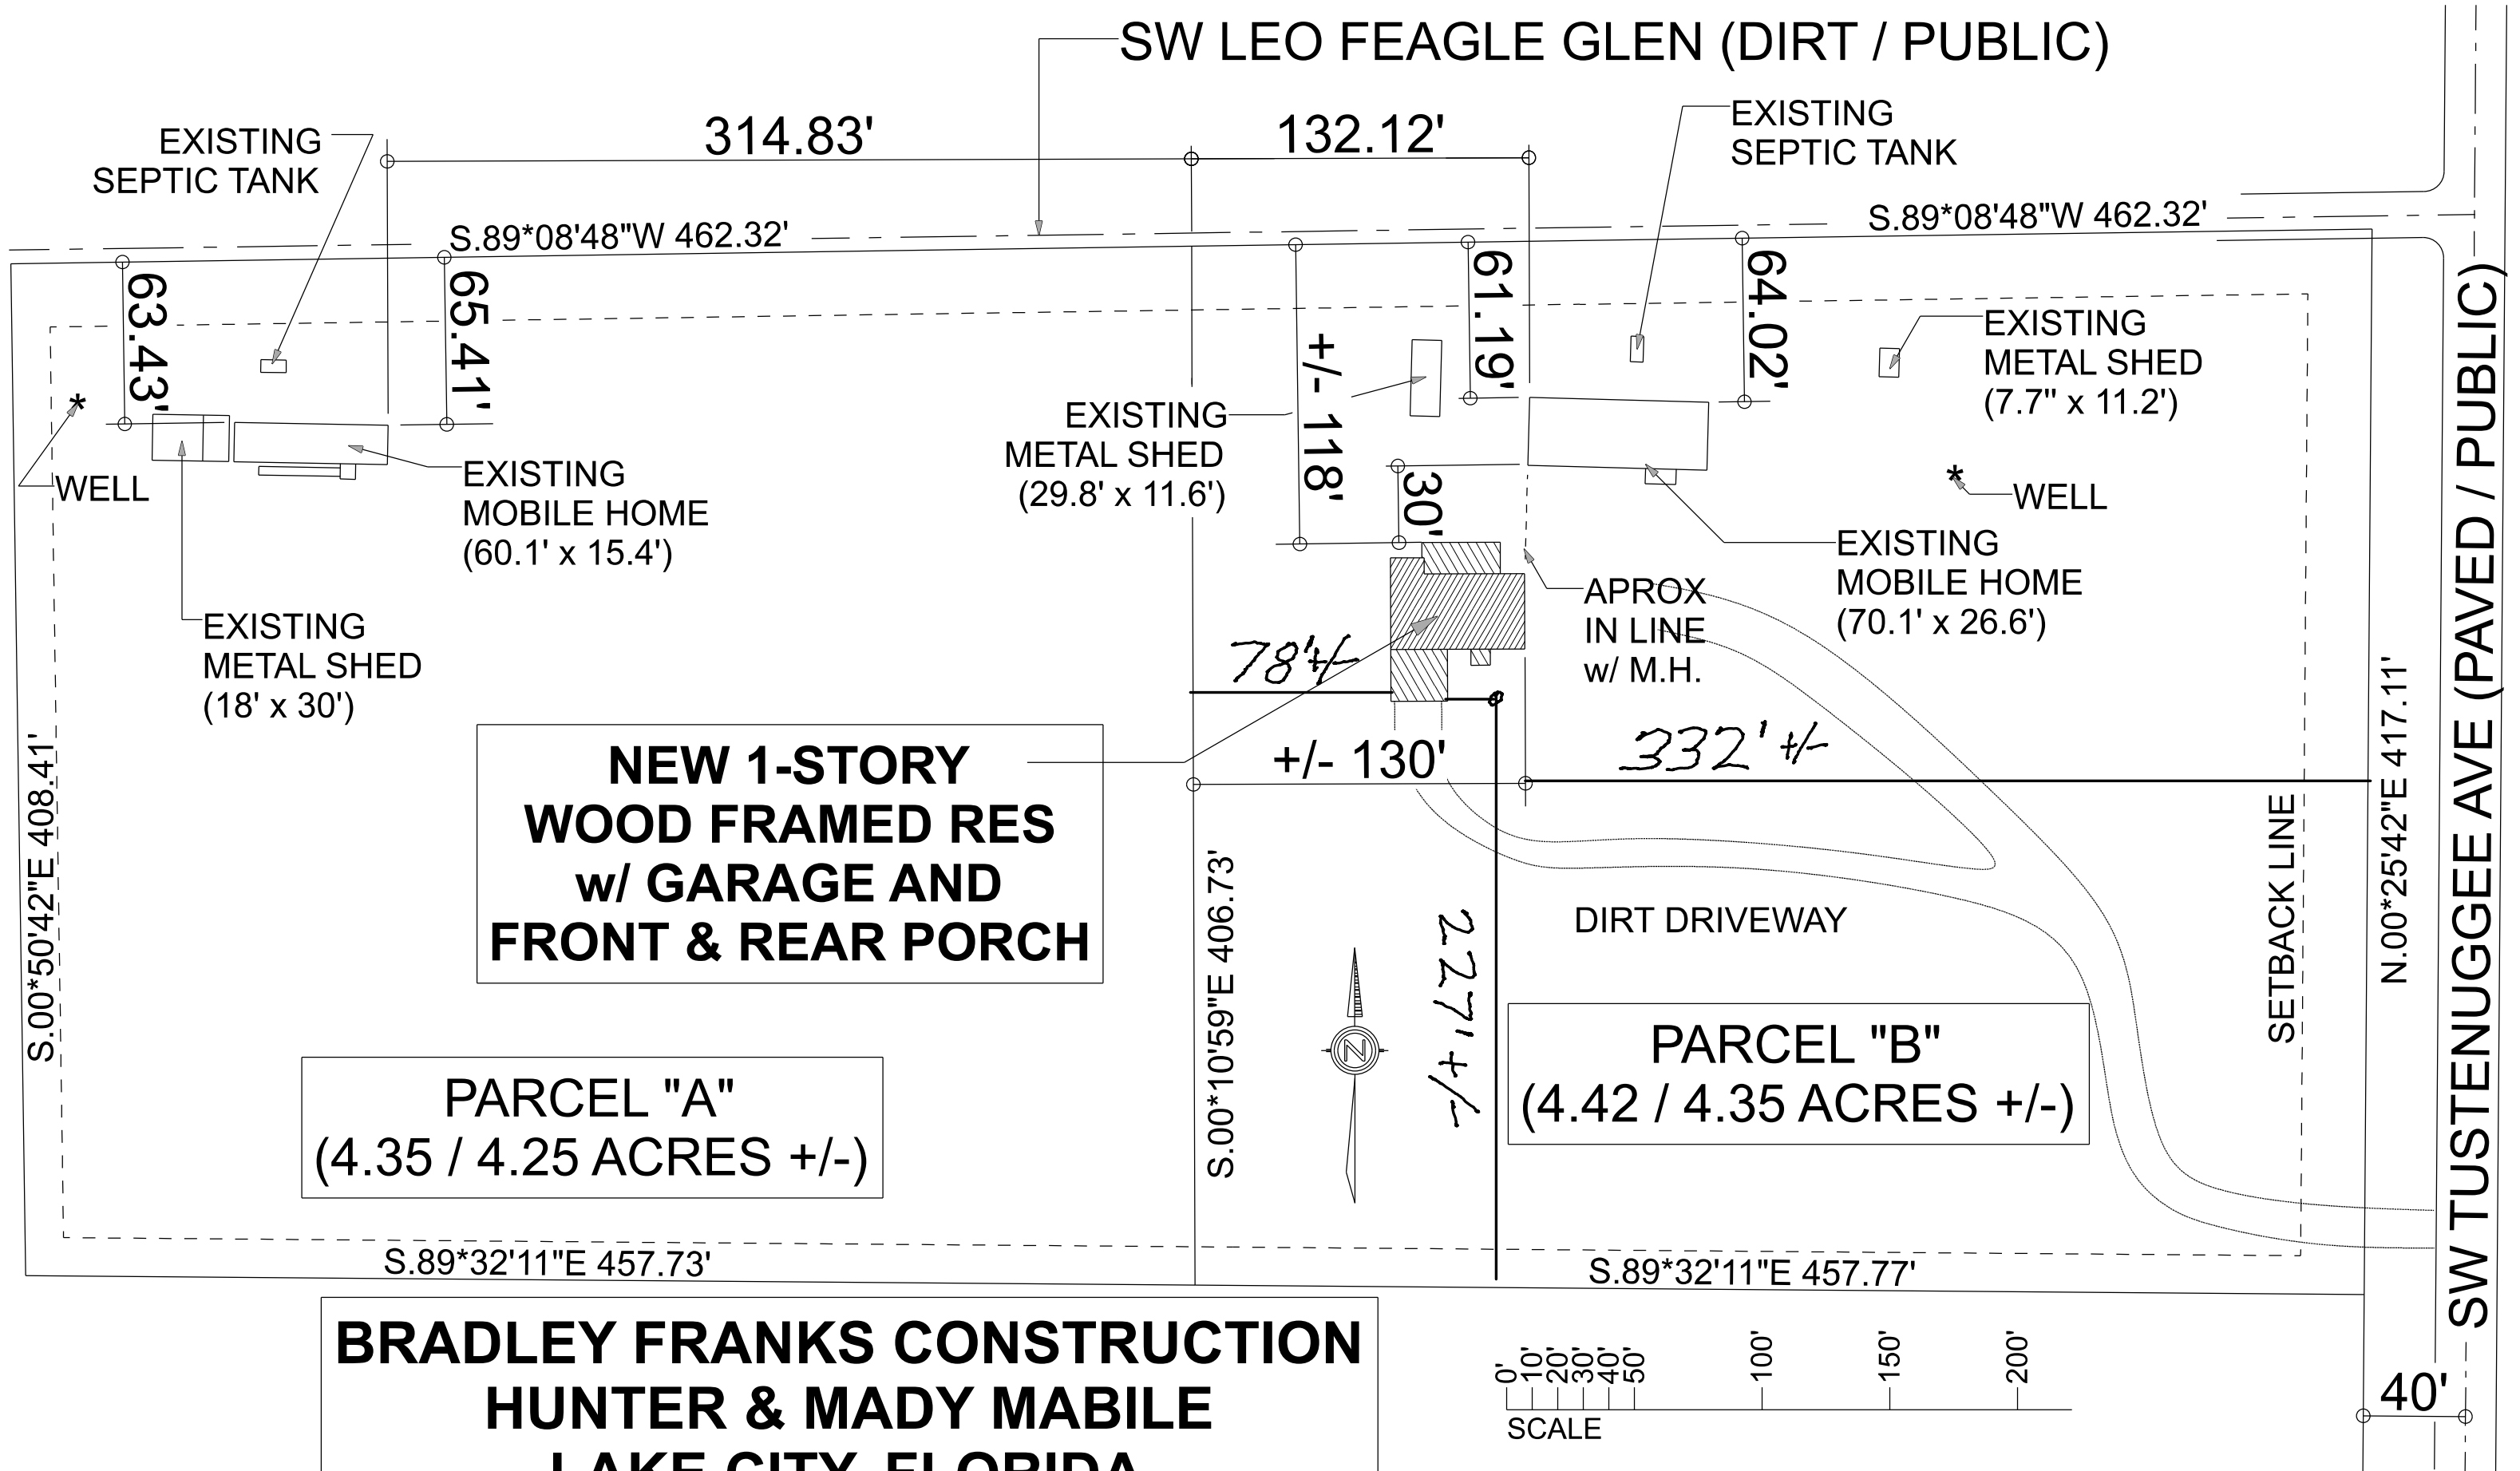

SW LEO FEAGLE GLEN (DIRT / PUBLIC)

BRADLEY FRANKS CONSTRUCTION
HUNTER & MADY MABILE
LAKE CITY, FLORIDA

SW TUSTENUGGEE AVE (PAVED / PUBLIC)