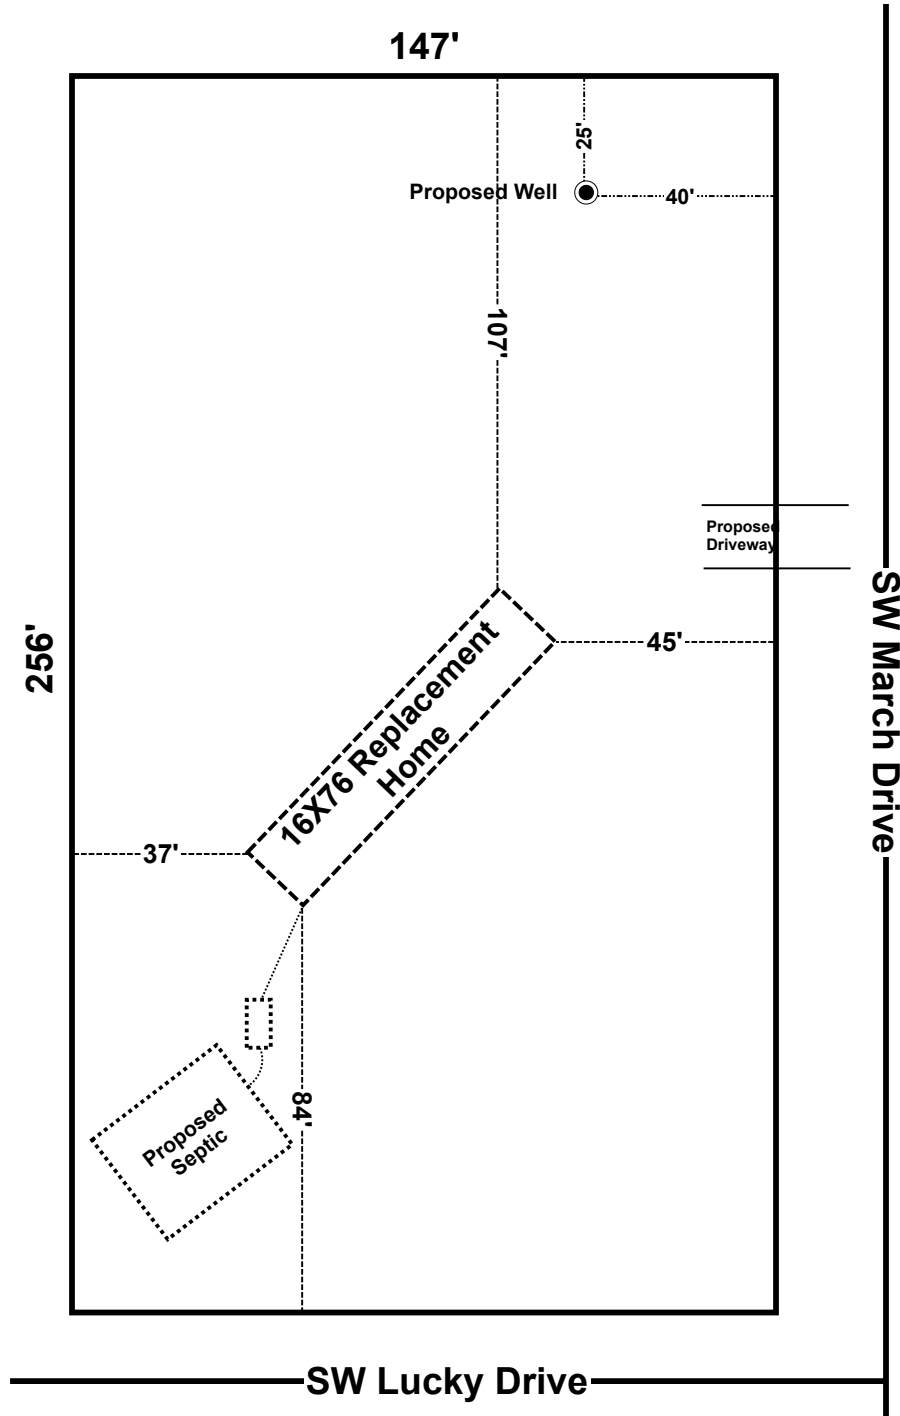

Brody Pack
8/8/25

IRONWOOD HOMES OF LAKE CITY, LLC
TBD SW MARCH DRIVE, LAKE CITY
PARCEL: 04-4S-16-02772-003

SCALE 1" = 40'