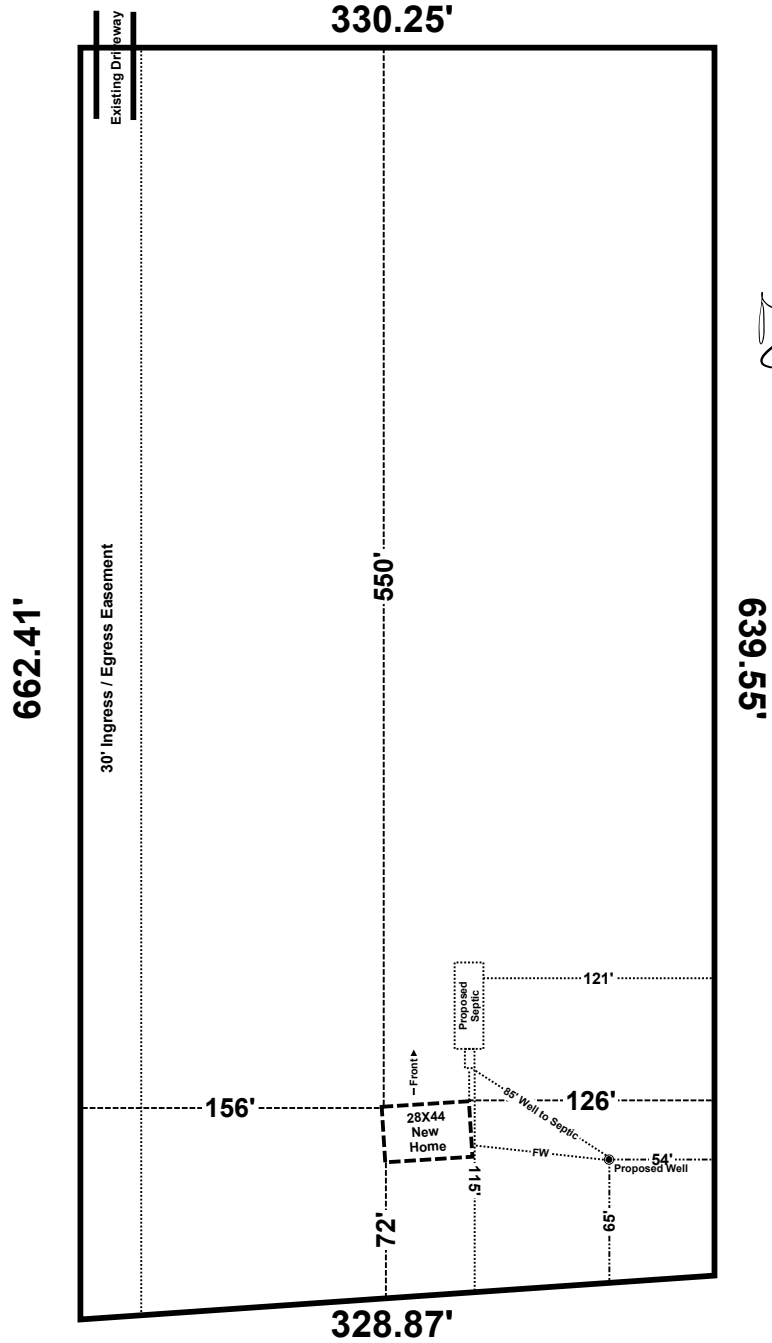

SW Cumorah Hill Street

Brody Pack
3/20/26

Larry & Loretta Brouse
TBD SW Cumorah Hill Street Ft White, FL
Parcel: 19-6S-17-09698-036

Scale 1" = 100'