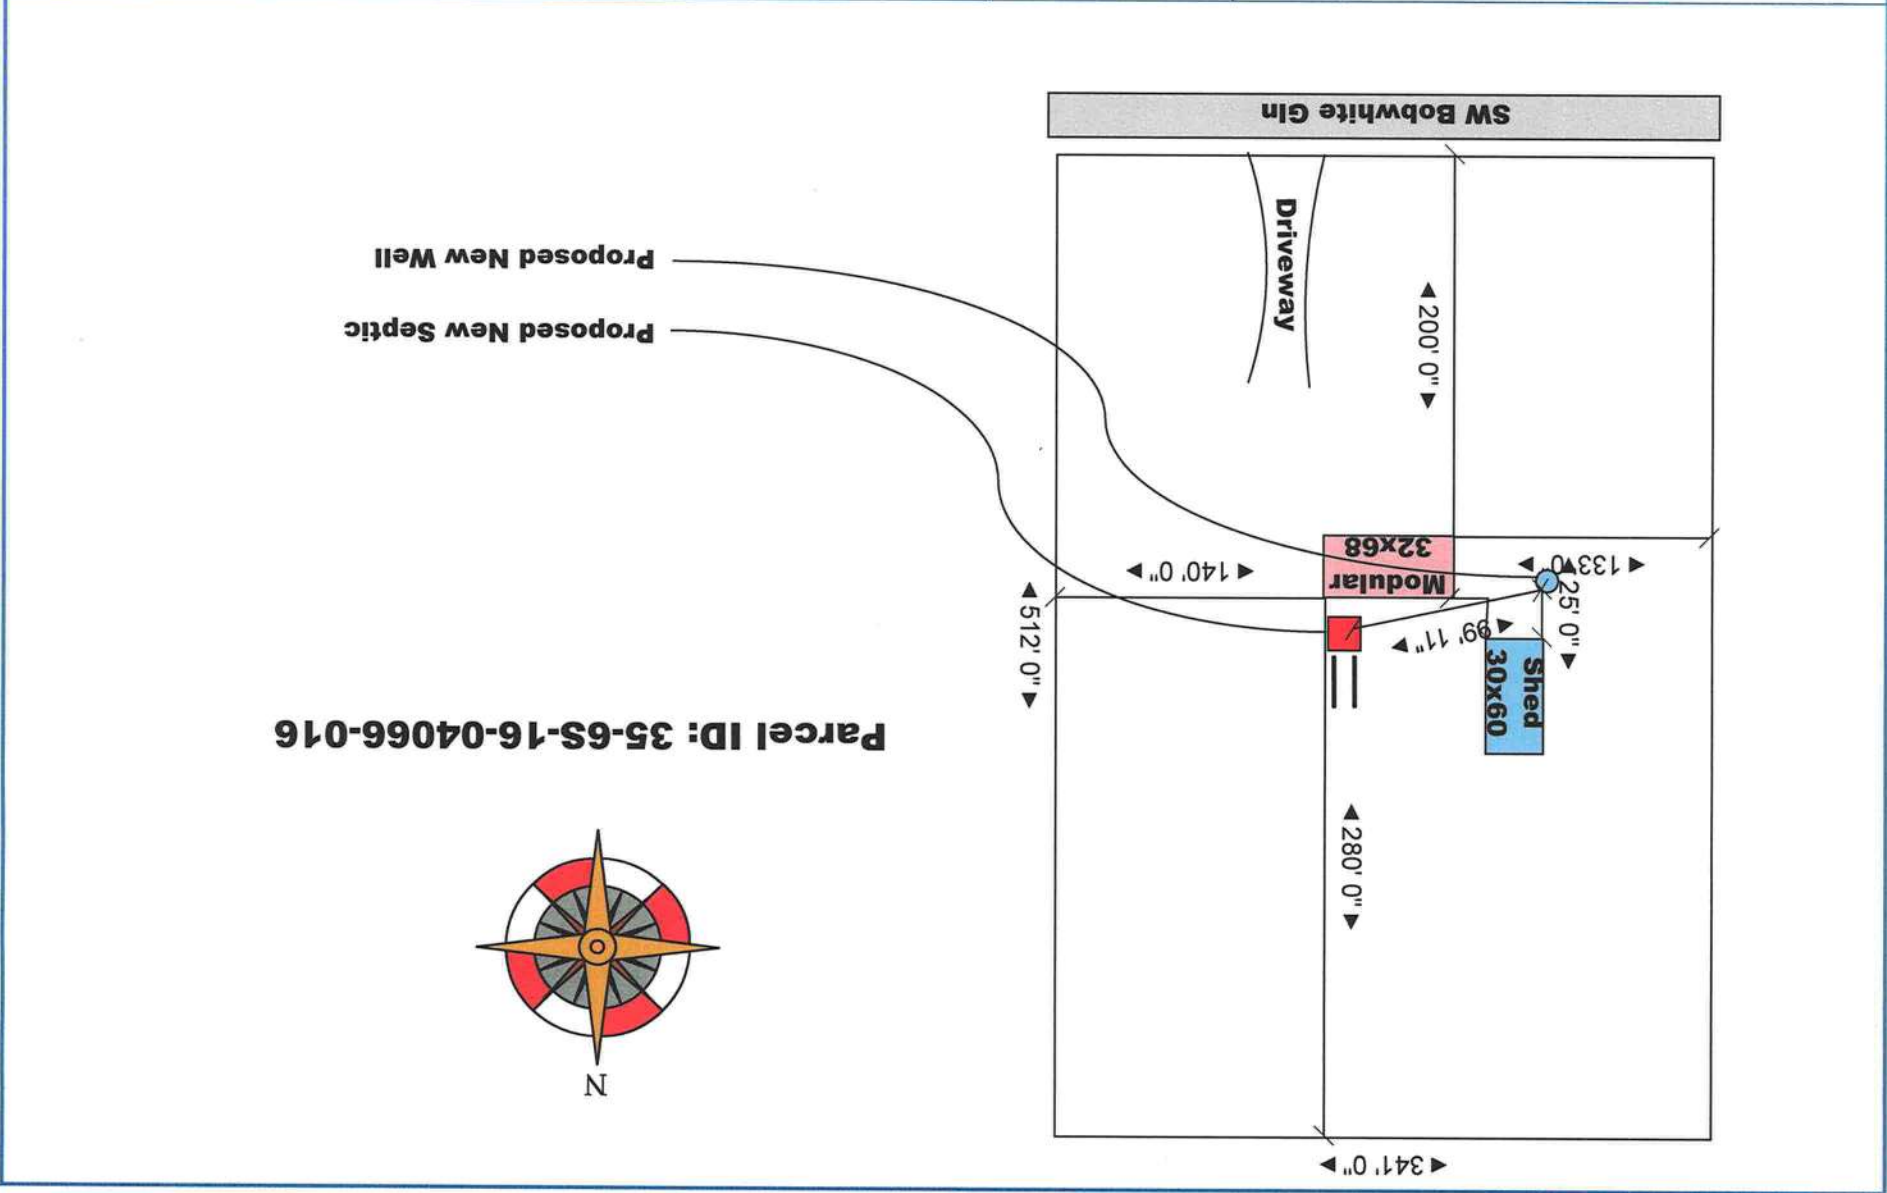

Title: Donald & Sandra Davies Scale: 1"=100' Date: 03/30/21 Rev: A	Project: 00904 Drawn: Heide M Notes:	Site: TBD SW Bobwhite Gln, Lake City
		Drawing: 80904 Project: 00904 Drawn: Heide M Notes:

157

H&L Customer Service, LLC
301 SW Faul Ct
Lake City, FL 32024
(386)984-9334