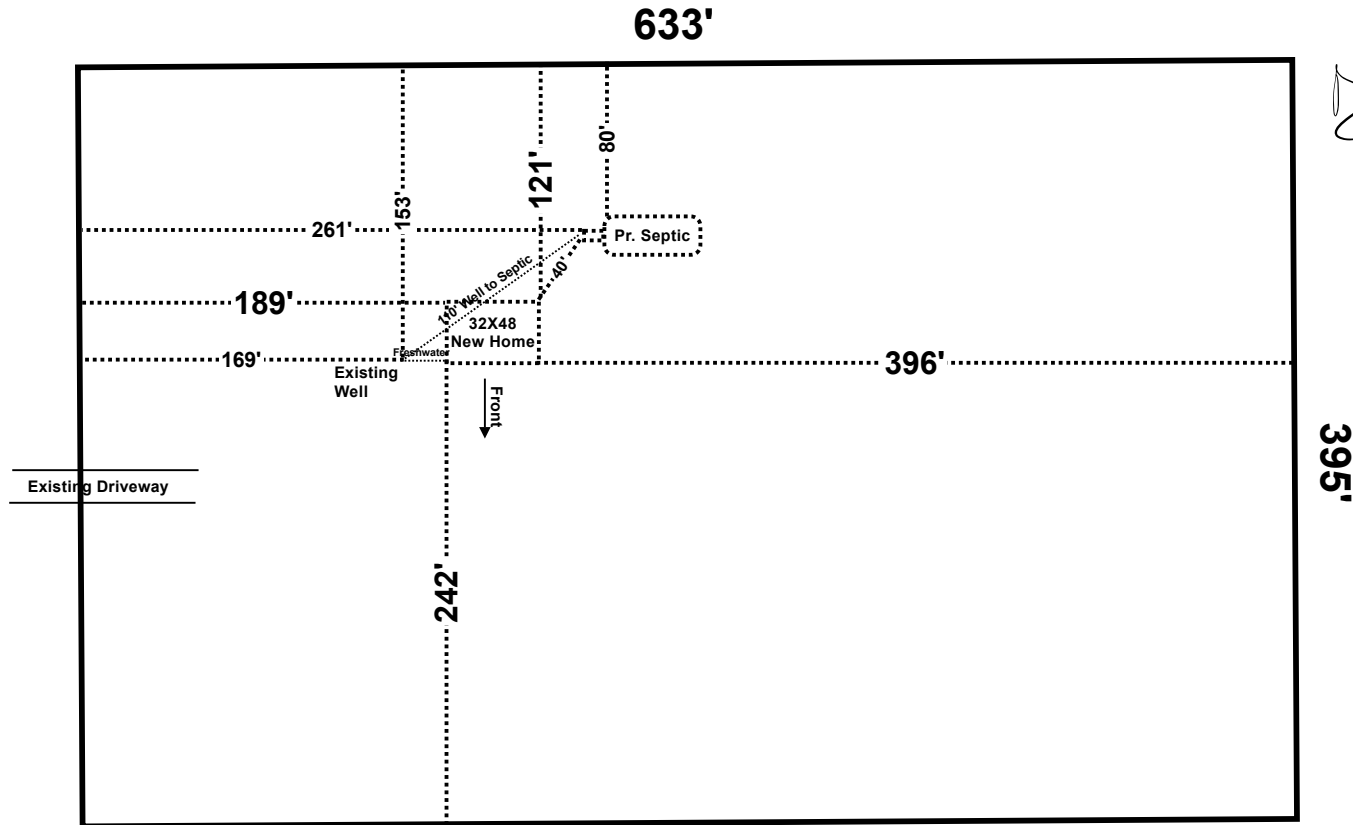

SW Quarry Circle

 Brody Pack
7/26/23

Joshua & Naomie Boisseau
274 SW Quarry Circle Ft. White, FL
Parcel: 02-7S-16-04111-112

Scale 1" = 100'
Little Pine Farms Lot 12