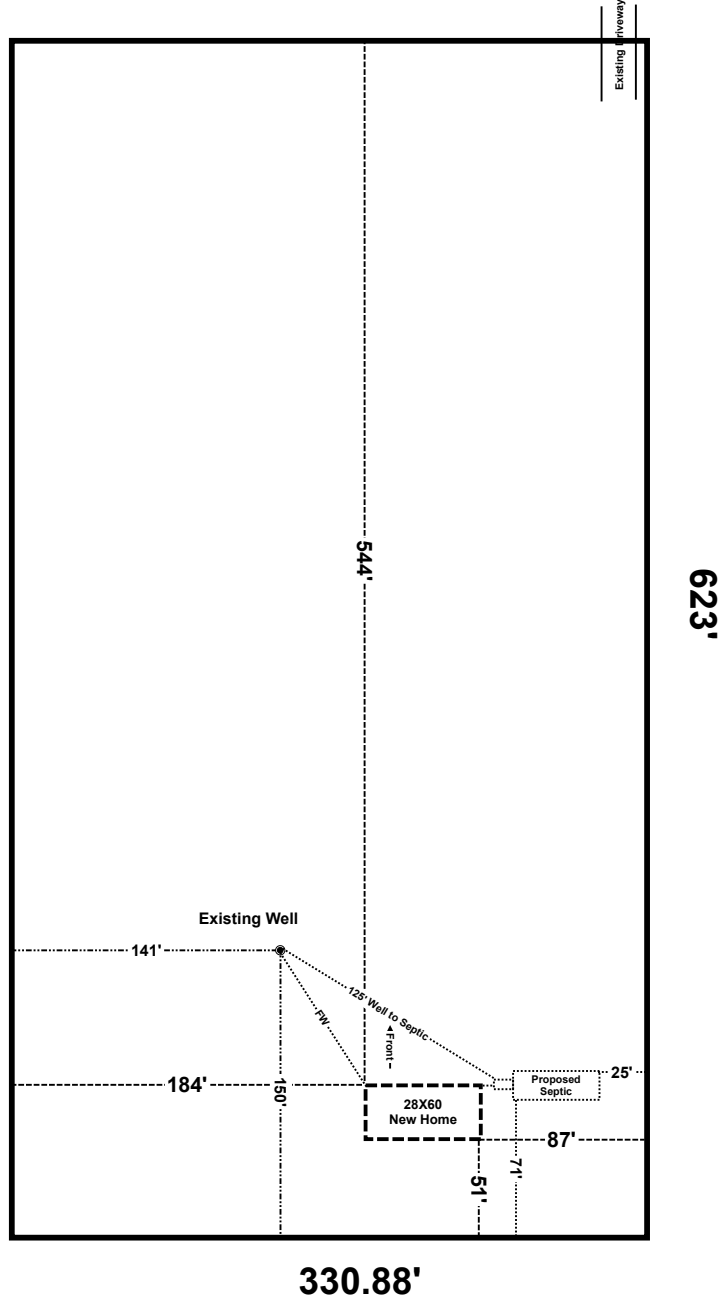

SW Herlong Street

 Brody Pack
3/10/26

Frederick Prudoehl
2844 SW Herlong St Ft White FL
Parcel: 12-6S-16-03816-104

Scale 1" = 100'
Crossroads
Lot 4E