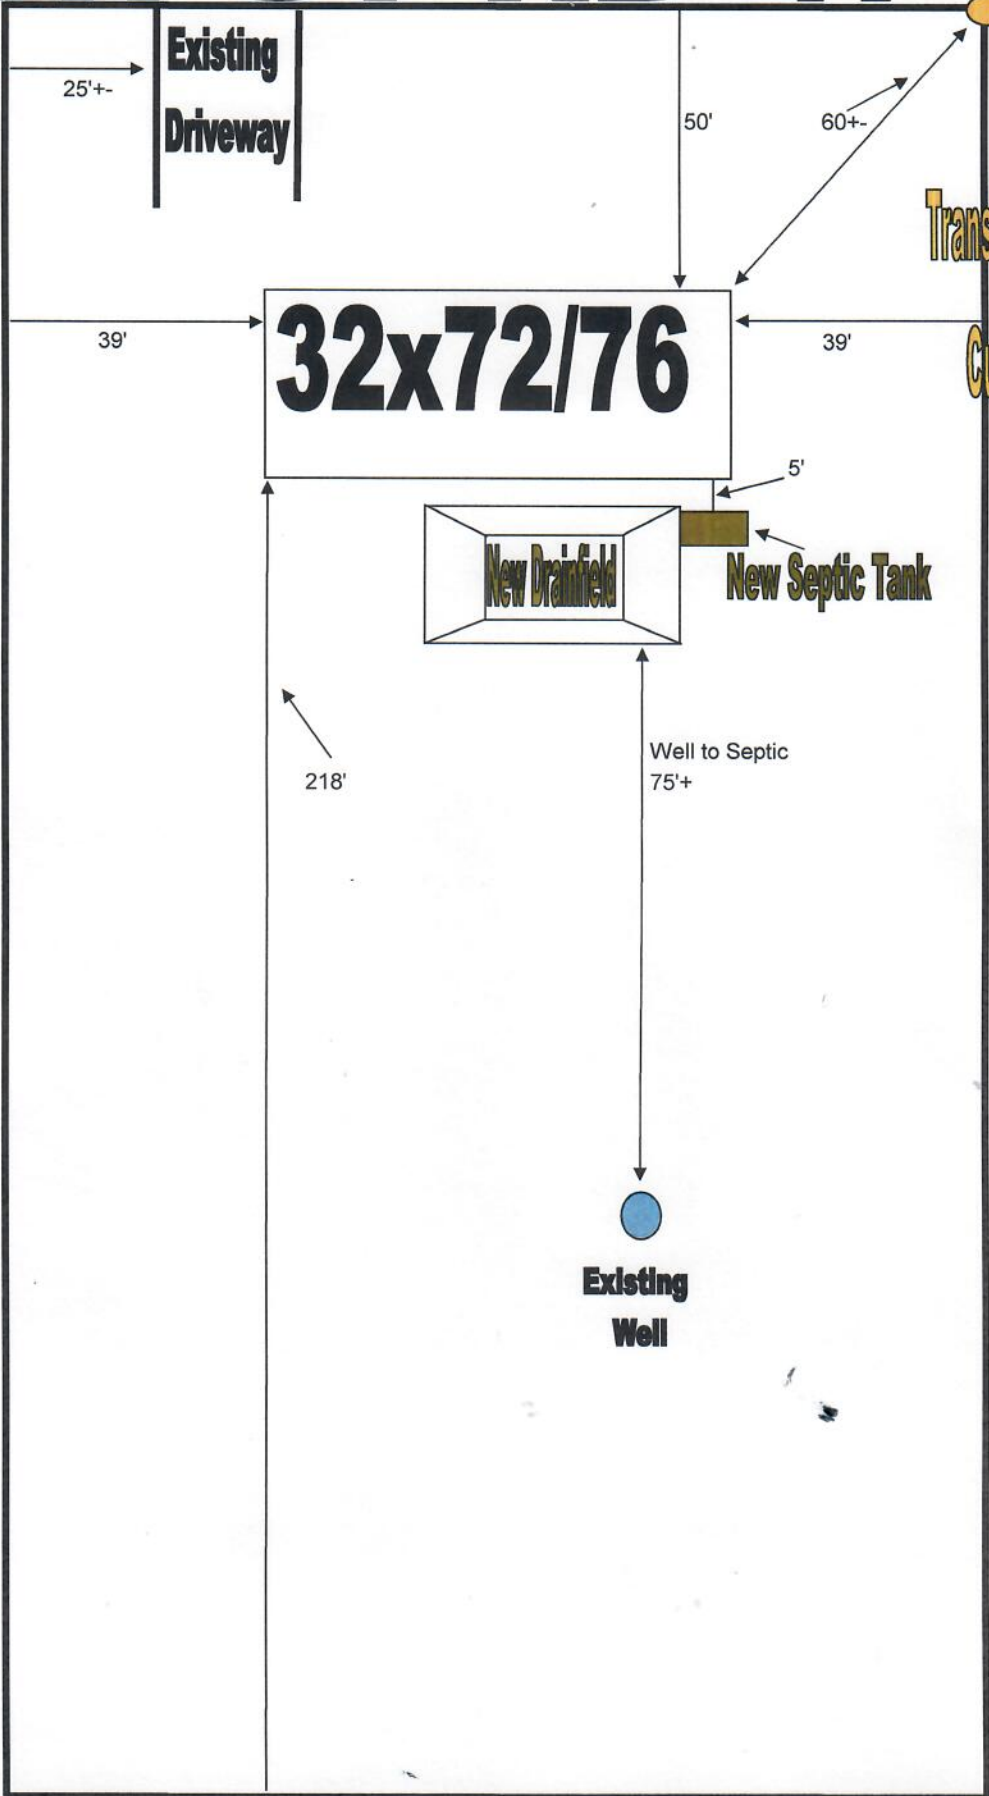

SW ST RD 47

Drop Pole
 Transformer is Accross 47 /
 Current distance has
 power maxed