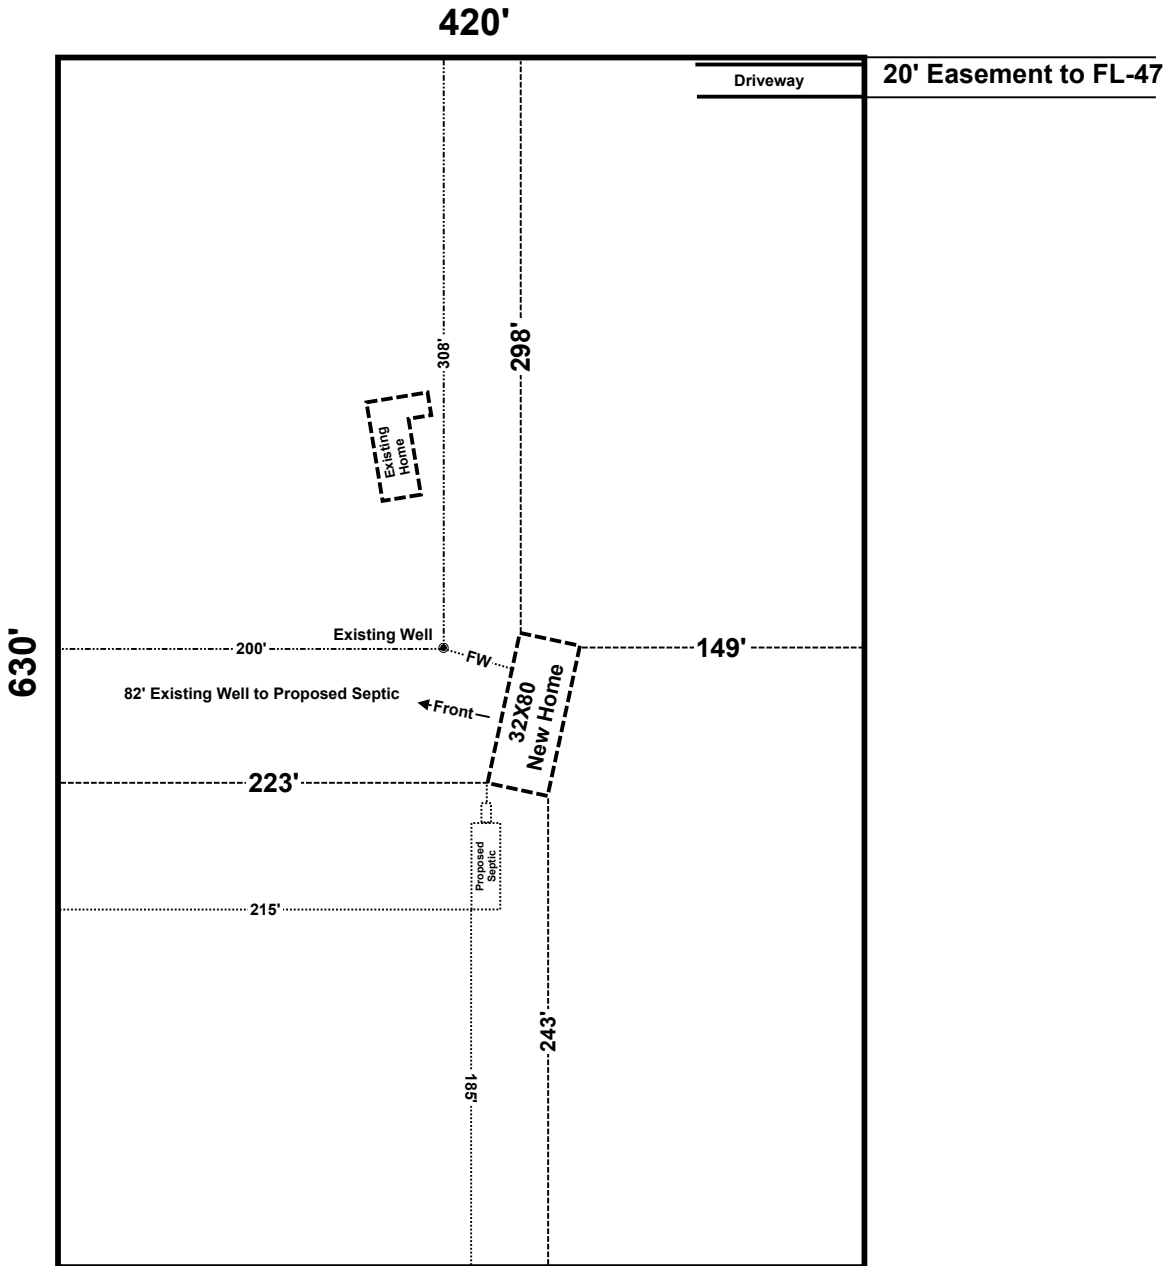

Brody Pack
5/4/26

Michael W. Carlton / Ann H. Carlton / James E. Carlton / Matthew W. Carlton
13034 SW SR-47 Ft. White, FL
Parcel: 04-6S-16-03770-001

Scale: 1" = 100'