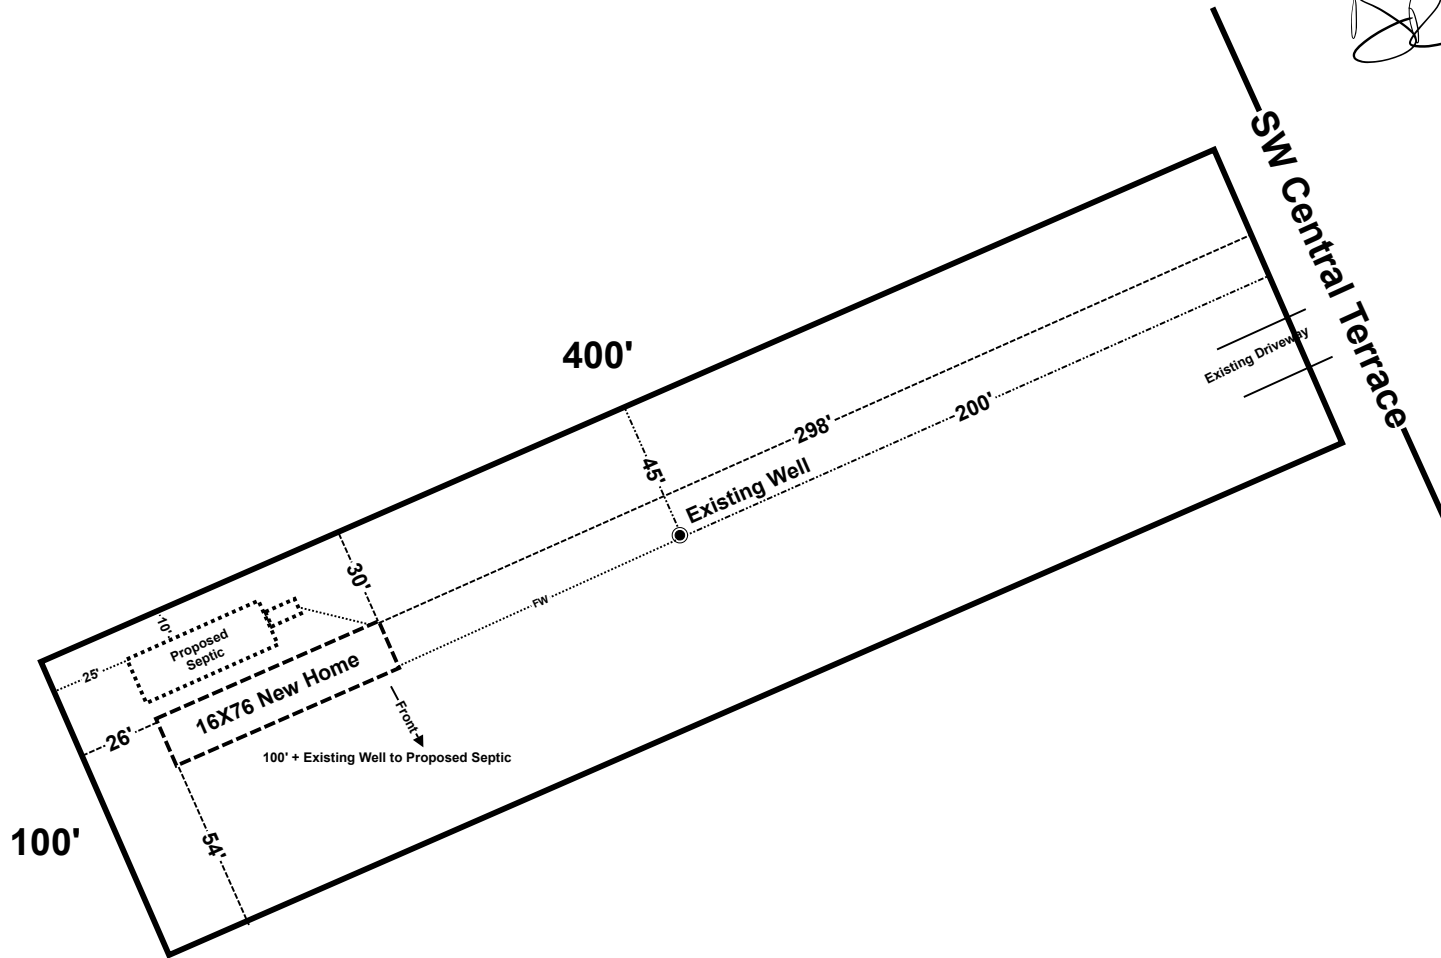

Brody Pack
4/28/26

Tyler Strength & Taylor Roberts
Parcel: 00-00-00-00948-000
1244 SW Central Ter, Ft White, FL

Scale 1" = 60'
Three Rivers Estates
Unit 17 Lot 24