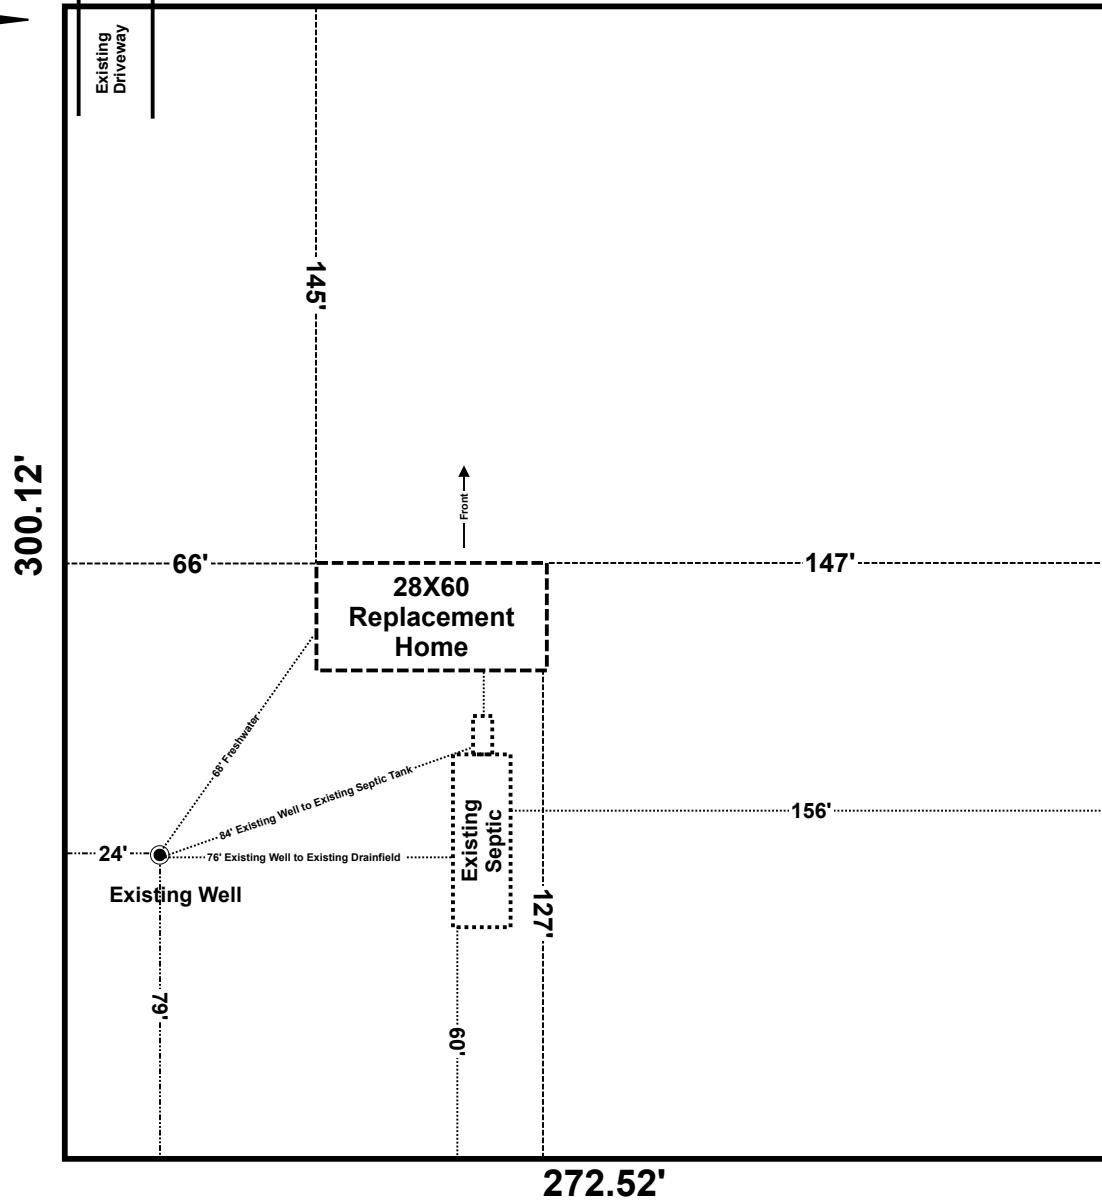

SE Happy Valley Glen

Brody Pack
6/25/25

Dennis & Kristin Boyd
Parcel: 15-7S-17-09986-025
352 SE Happy Valley Glen
High Springs, FL

Scale 1" = 50'
Happy Valley
Lot 24