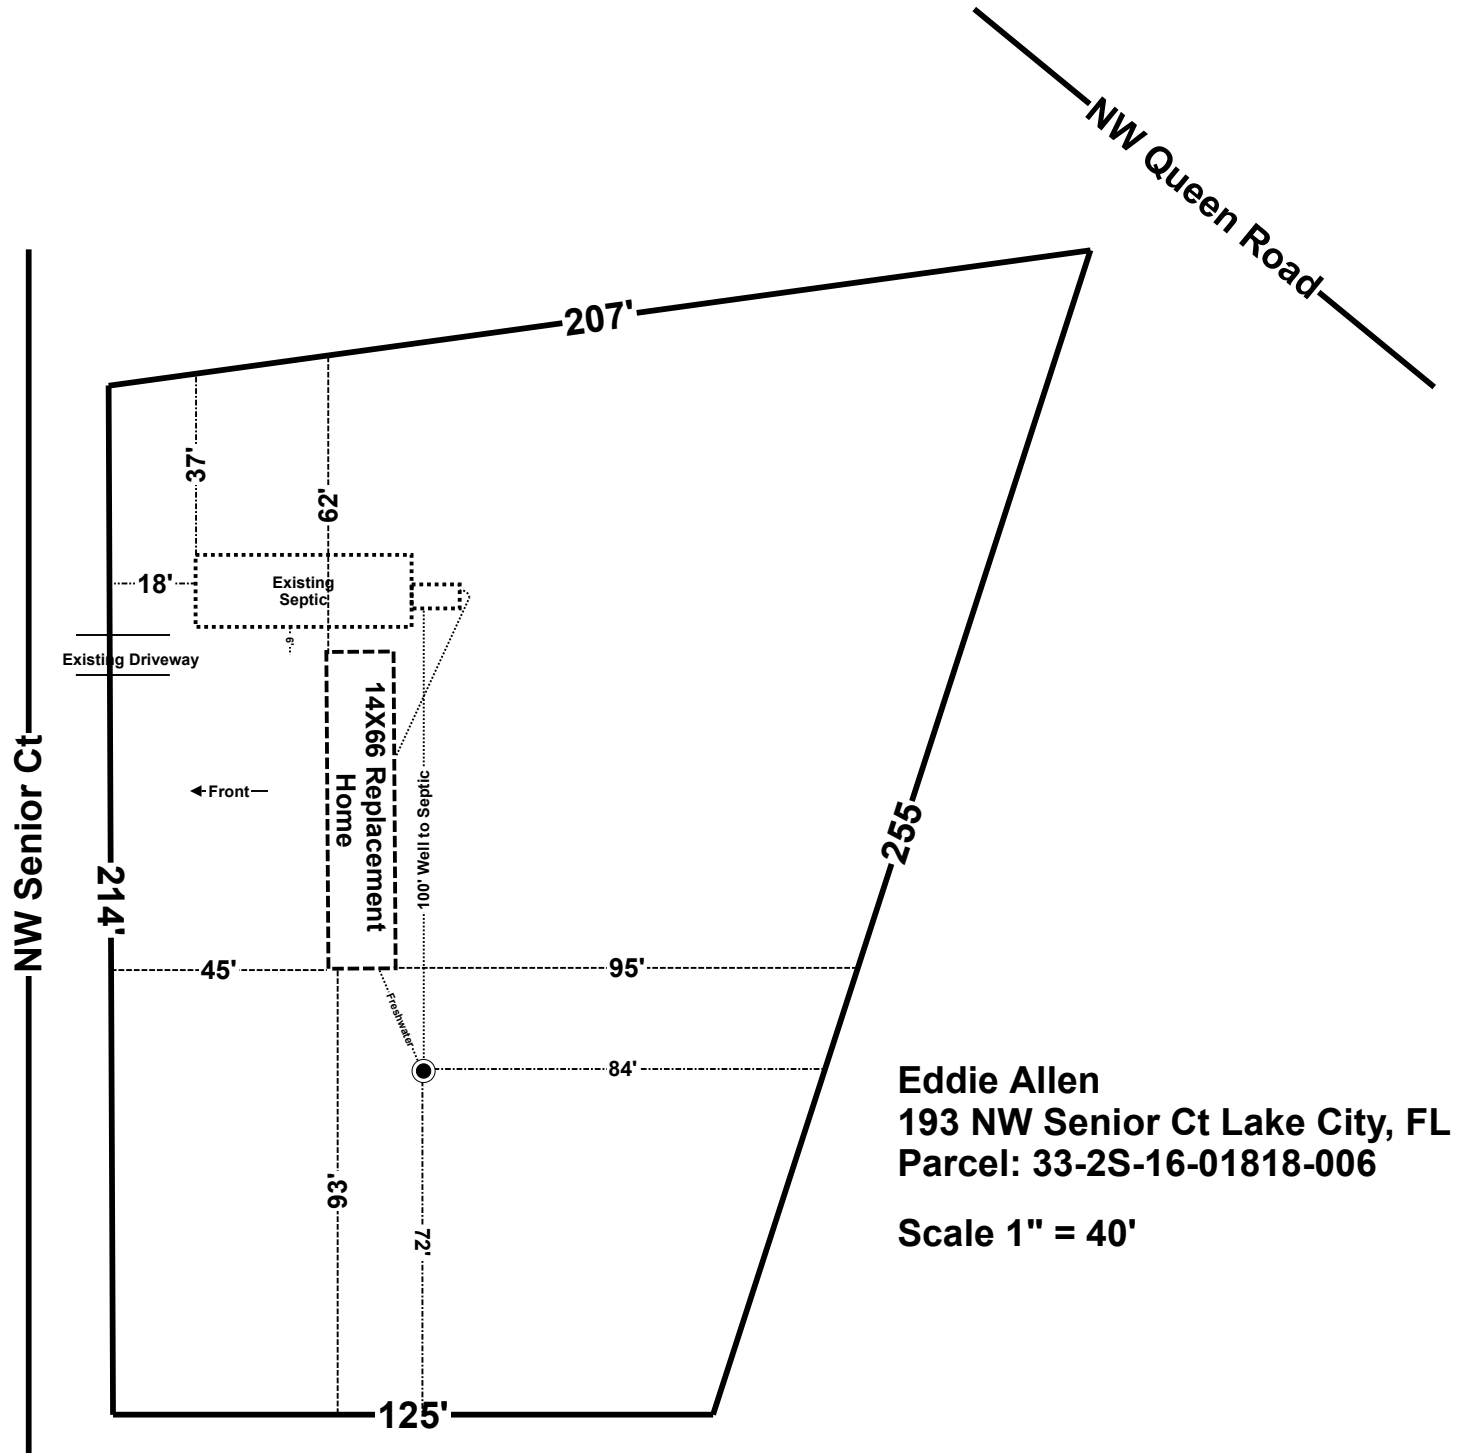

Brody Pack
4/8/24

Eddie Allen
193 NW Senior Ct Lake City, FL
Parcel: 33-2S-16-01818-006

Scale 1" = 40'