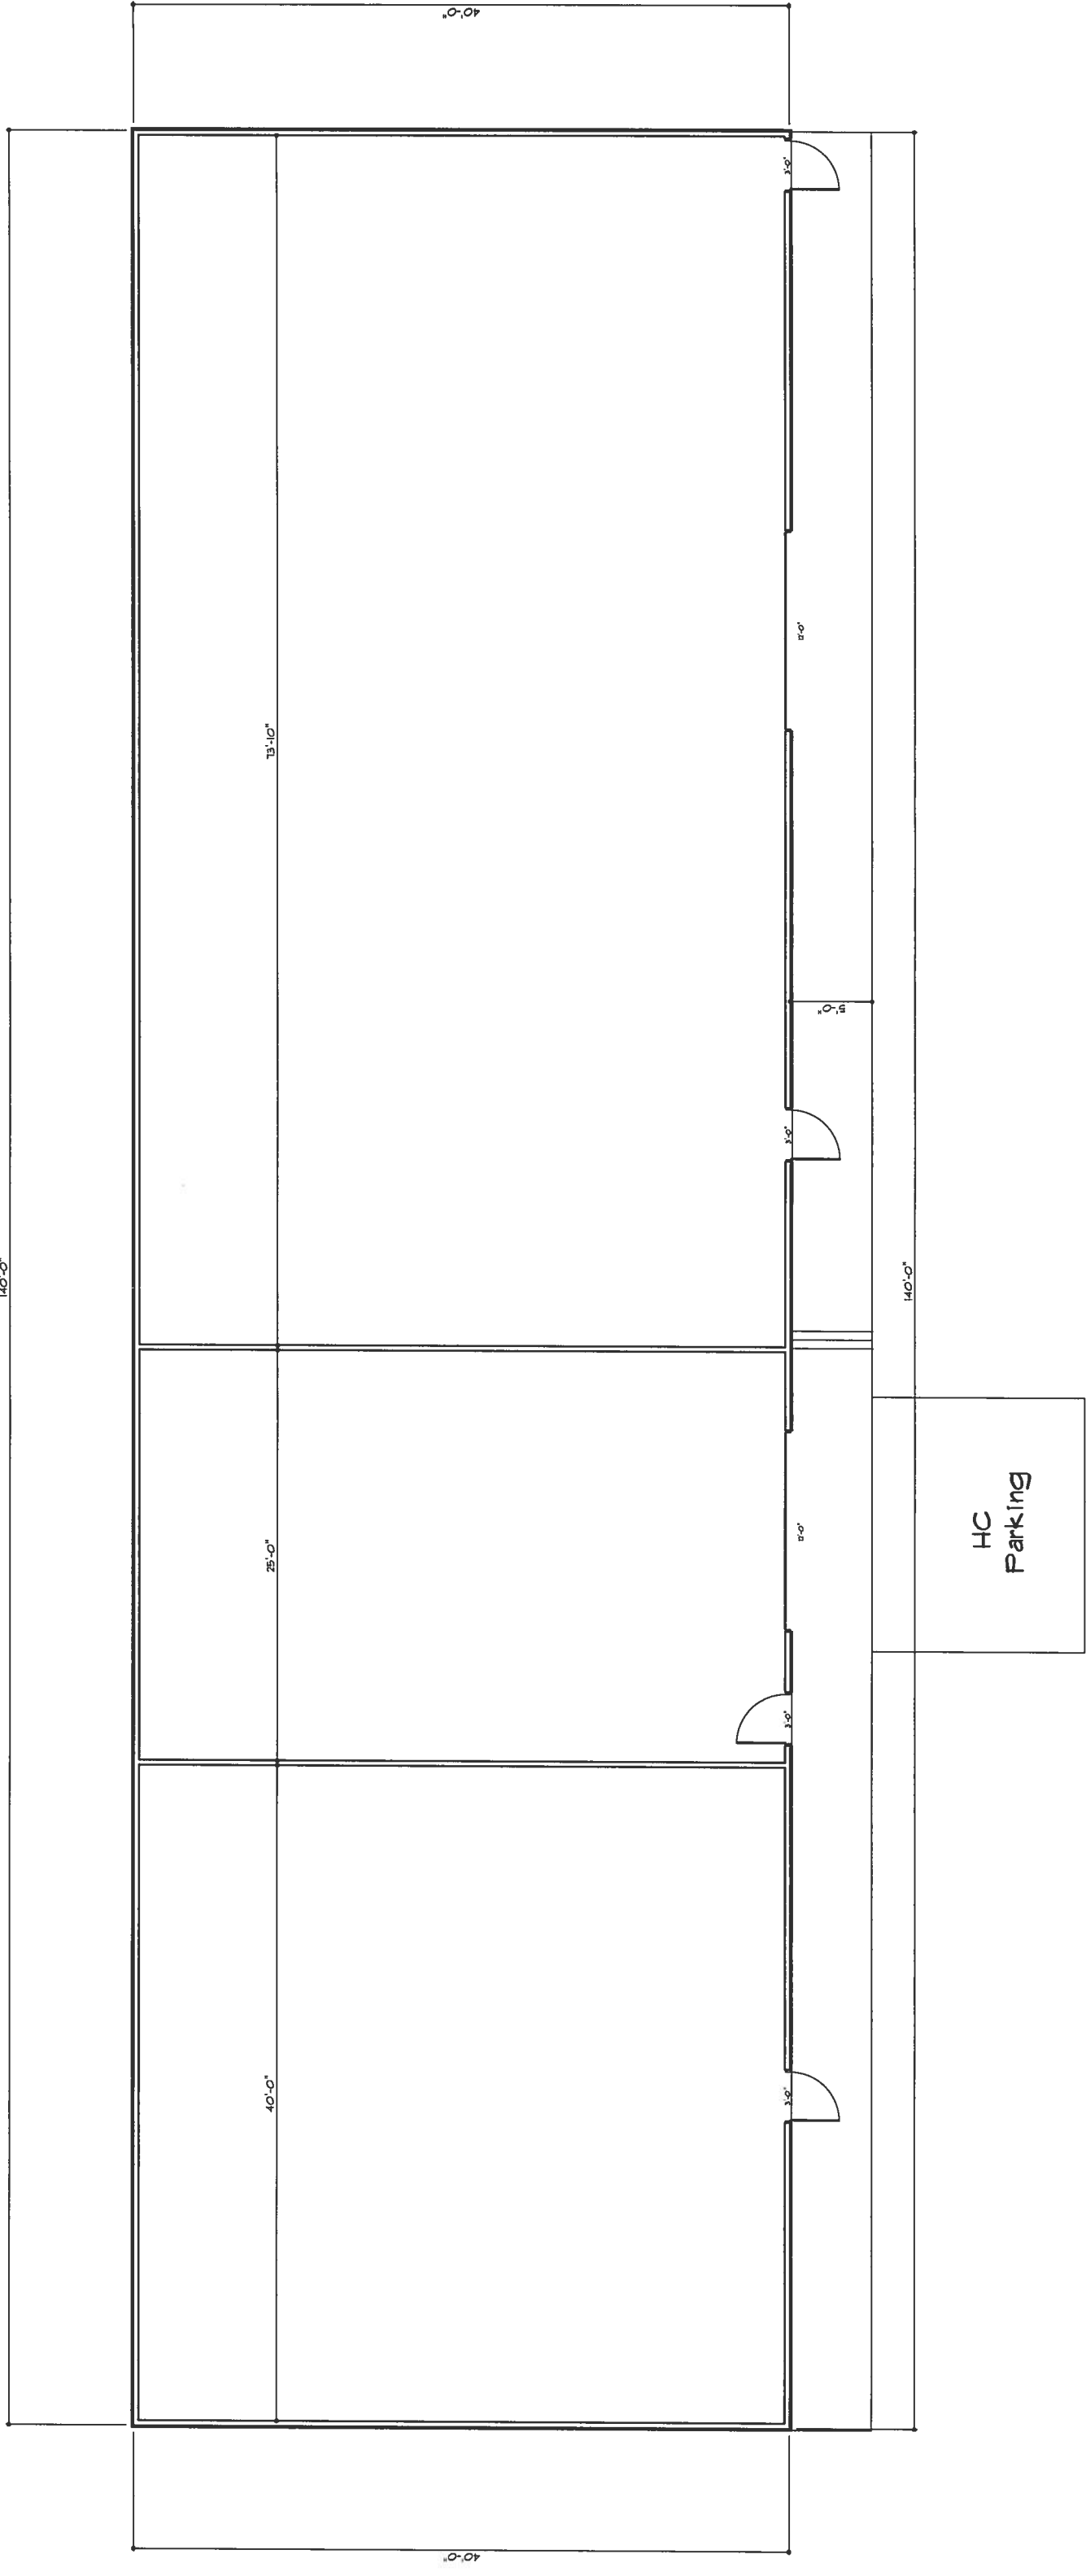

Existing 200 amp meter can

ELECTRICAL	COUNT	SYMBOL
ceiling light vent square	1	□
fluorescent fixture	3	▭
exit	1	⊙
AC Disconnect	1	⊕
Outlet W/P GFI	1	⊕
outlet	9	⊕
outlet 220v	1	⊕
switch	3	⊕
telephone	2	⊕

MS - 3A

MS - 3A