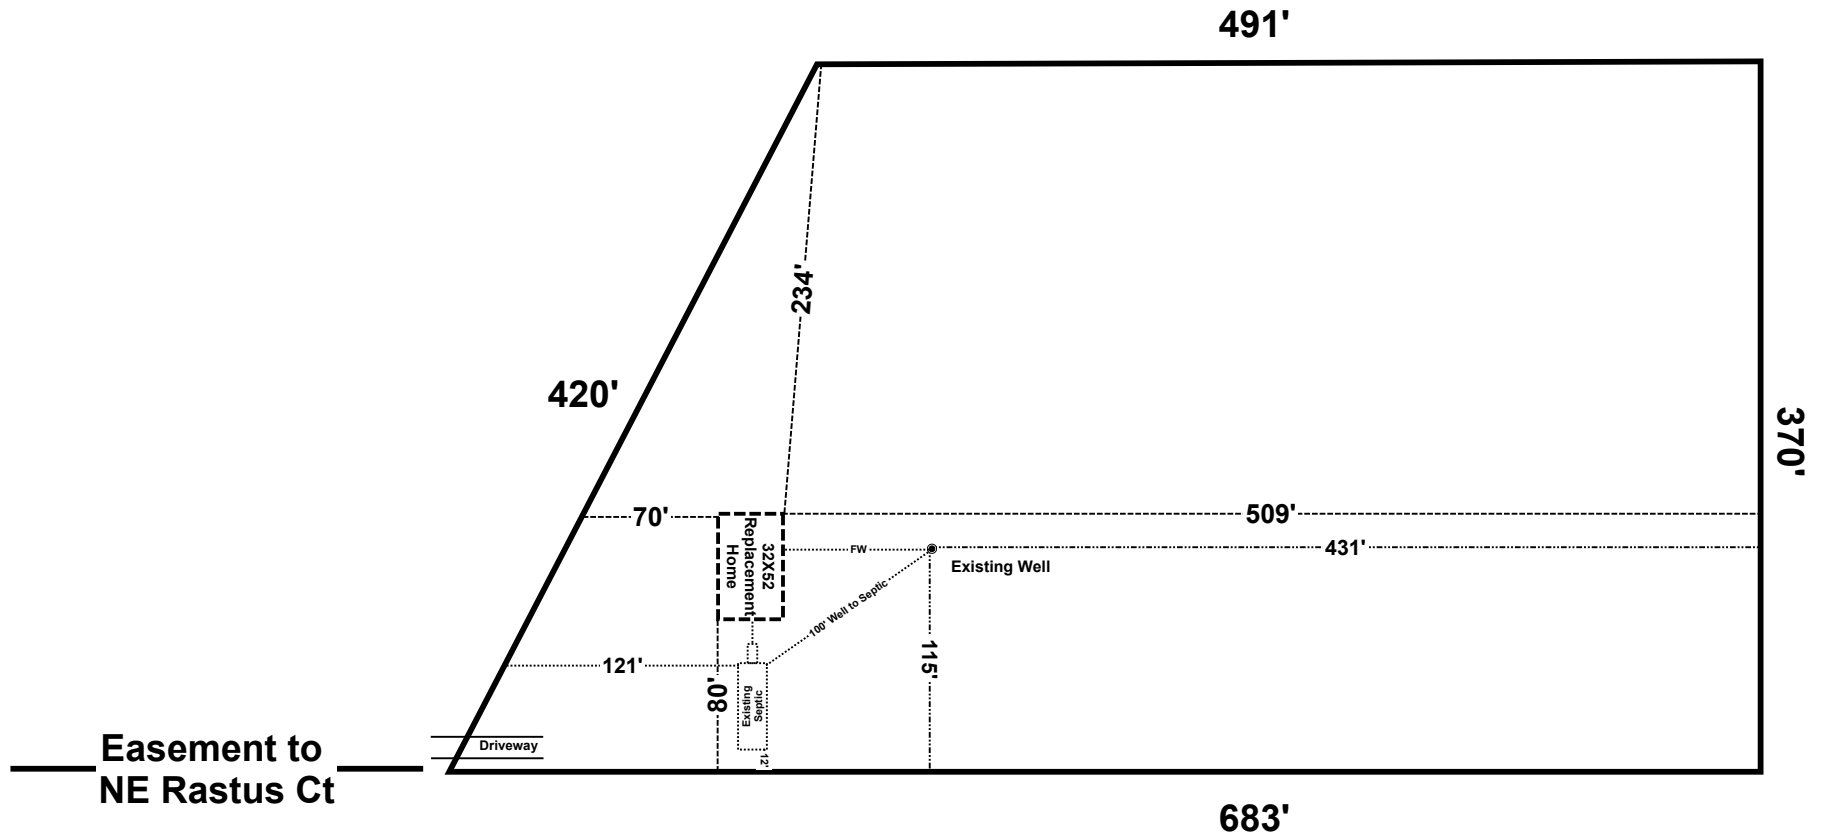

Brody Pack
4/8/26

Amanda Dudley
139 NE Rastus Ct Lake City, FL
Parcel: 34-1S-17-04644-006

Scale: 1" = 100'