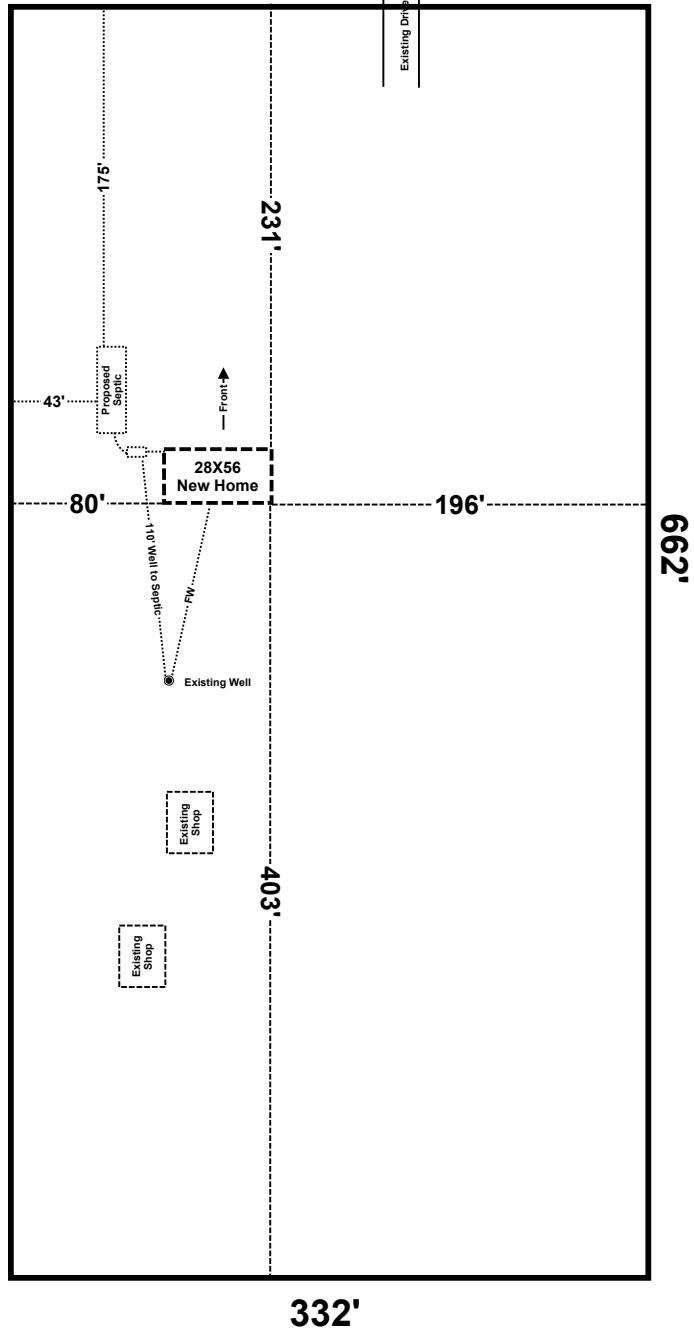

SW Gallant Lane

 **Brody Pack**
2/10/26

James Avery
506 SW Gallant Lane Lake City, FL
Parcel: 12-4S-15-00350-008

Scale 1" = 100'