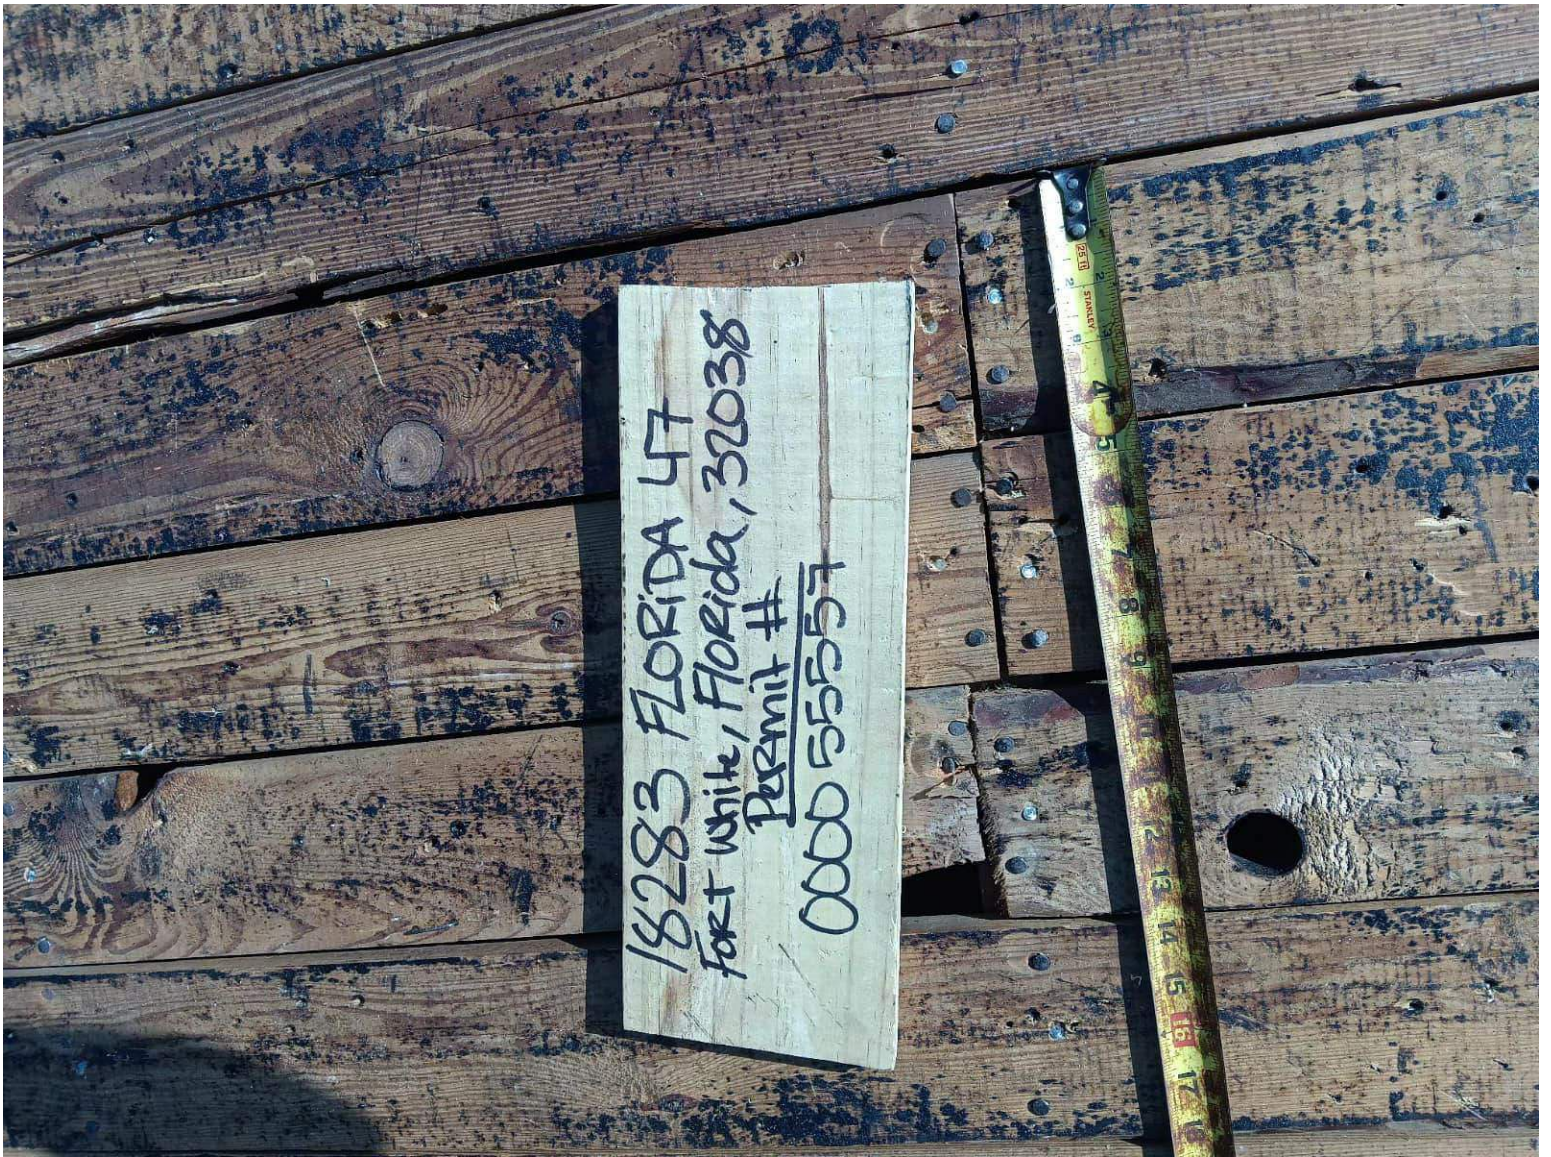

f52a3942-b4c5-4f74-b384-8c6b1fb2201e_item_9fc49f1c...42-bb54-a6e041105a64.jpg

Upload Date: Thursday, April 30, 2026 1:56 PM

Uploaded By: Alby Mollogon

Tags: Crew