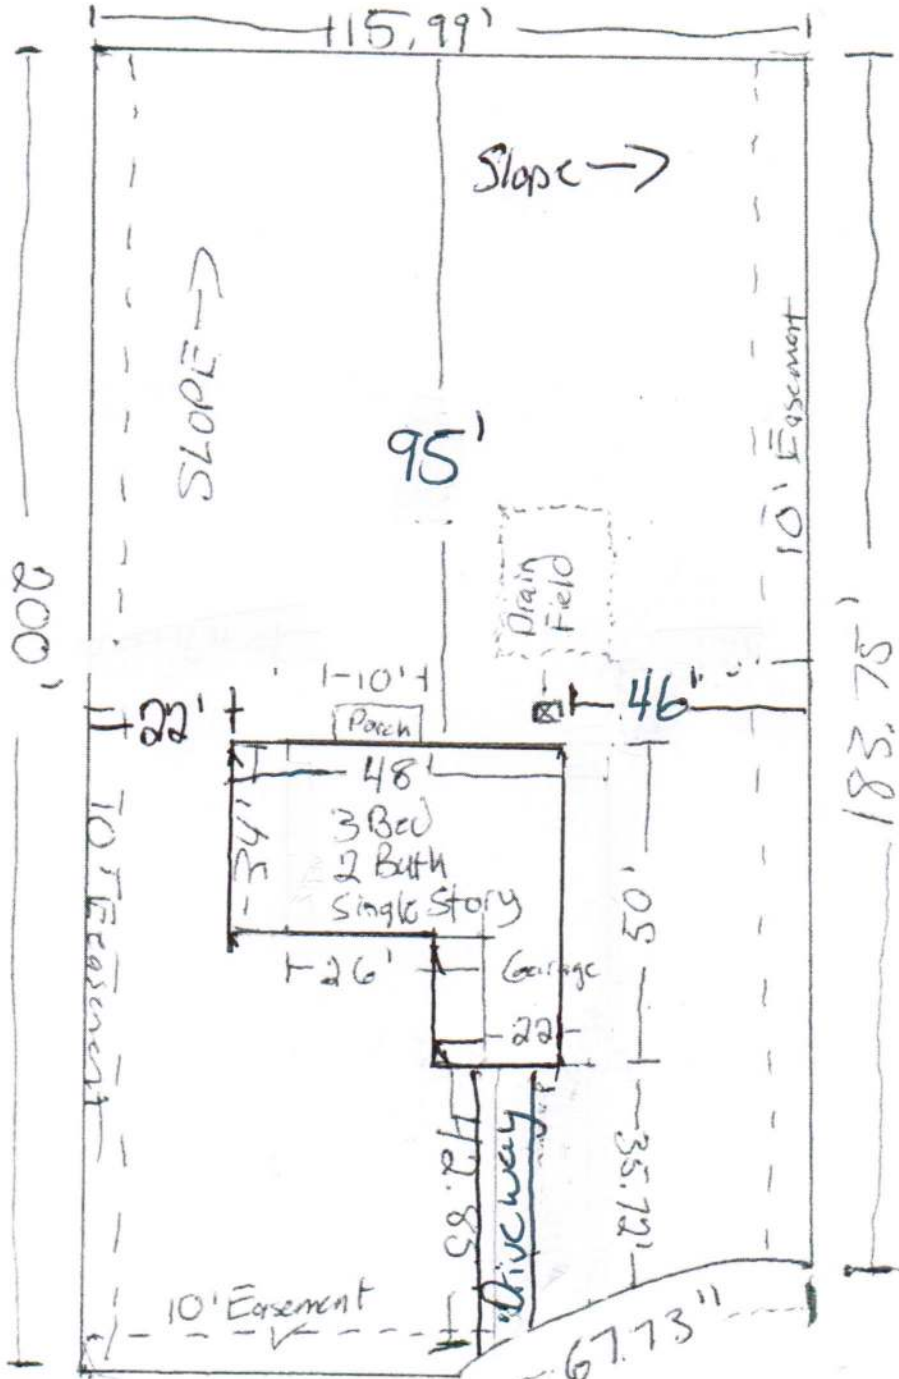

316 SW Caboose Dr.

Ft. White, FL 32038

Ft. White Station lot 24

34-65-16-04059-124

Revised
8-20-25

55.46'
Caboose Drive