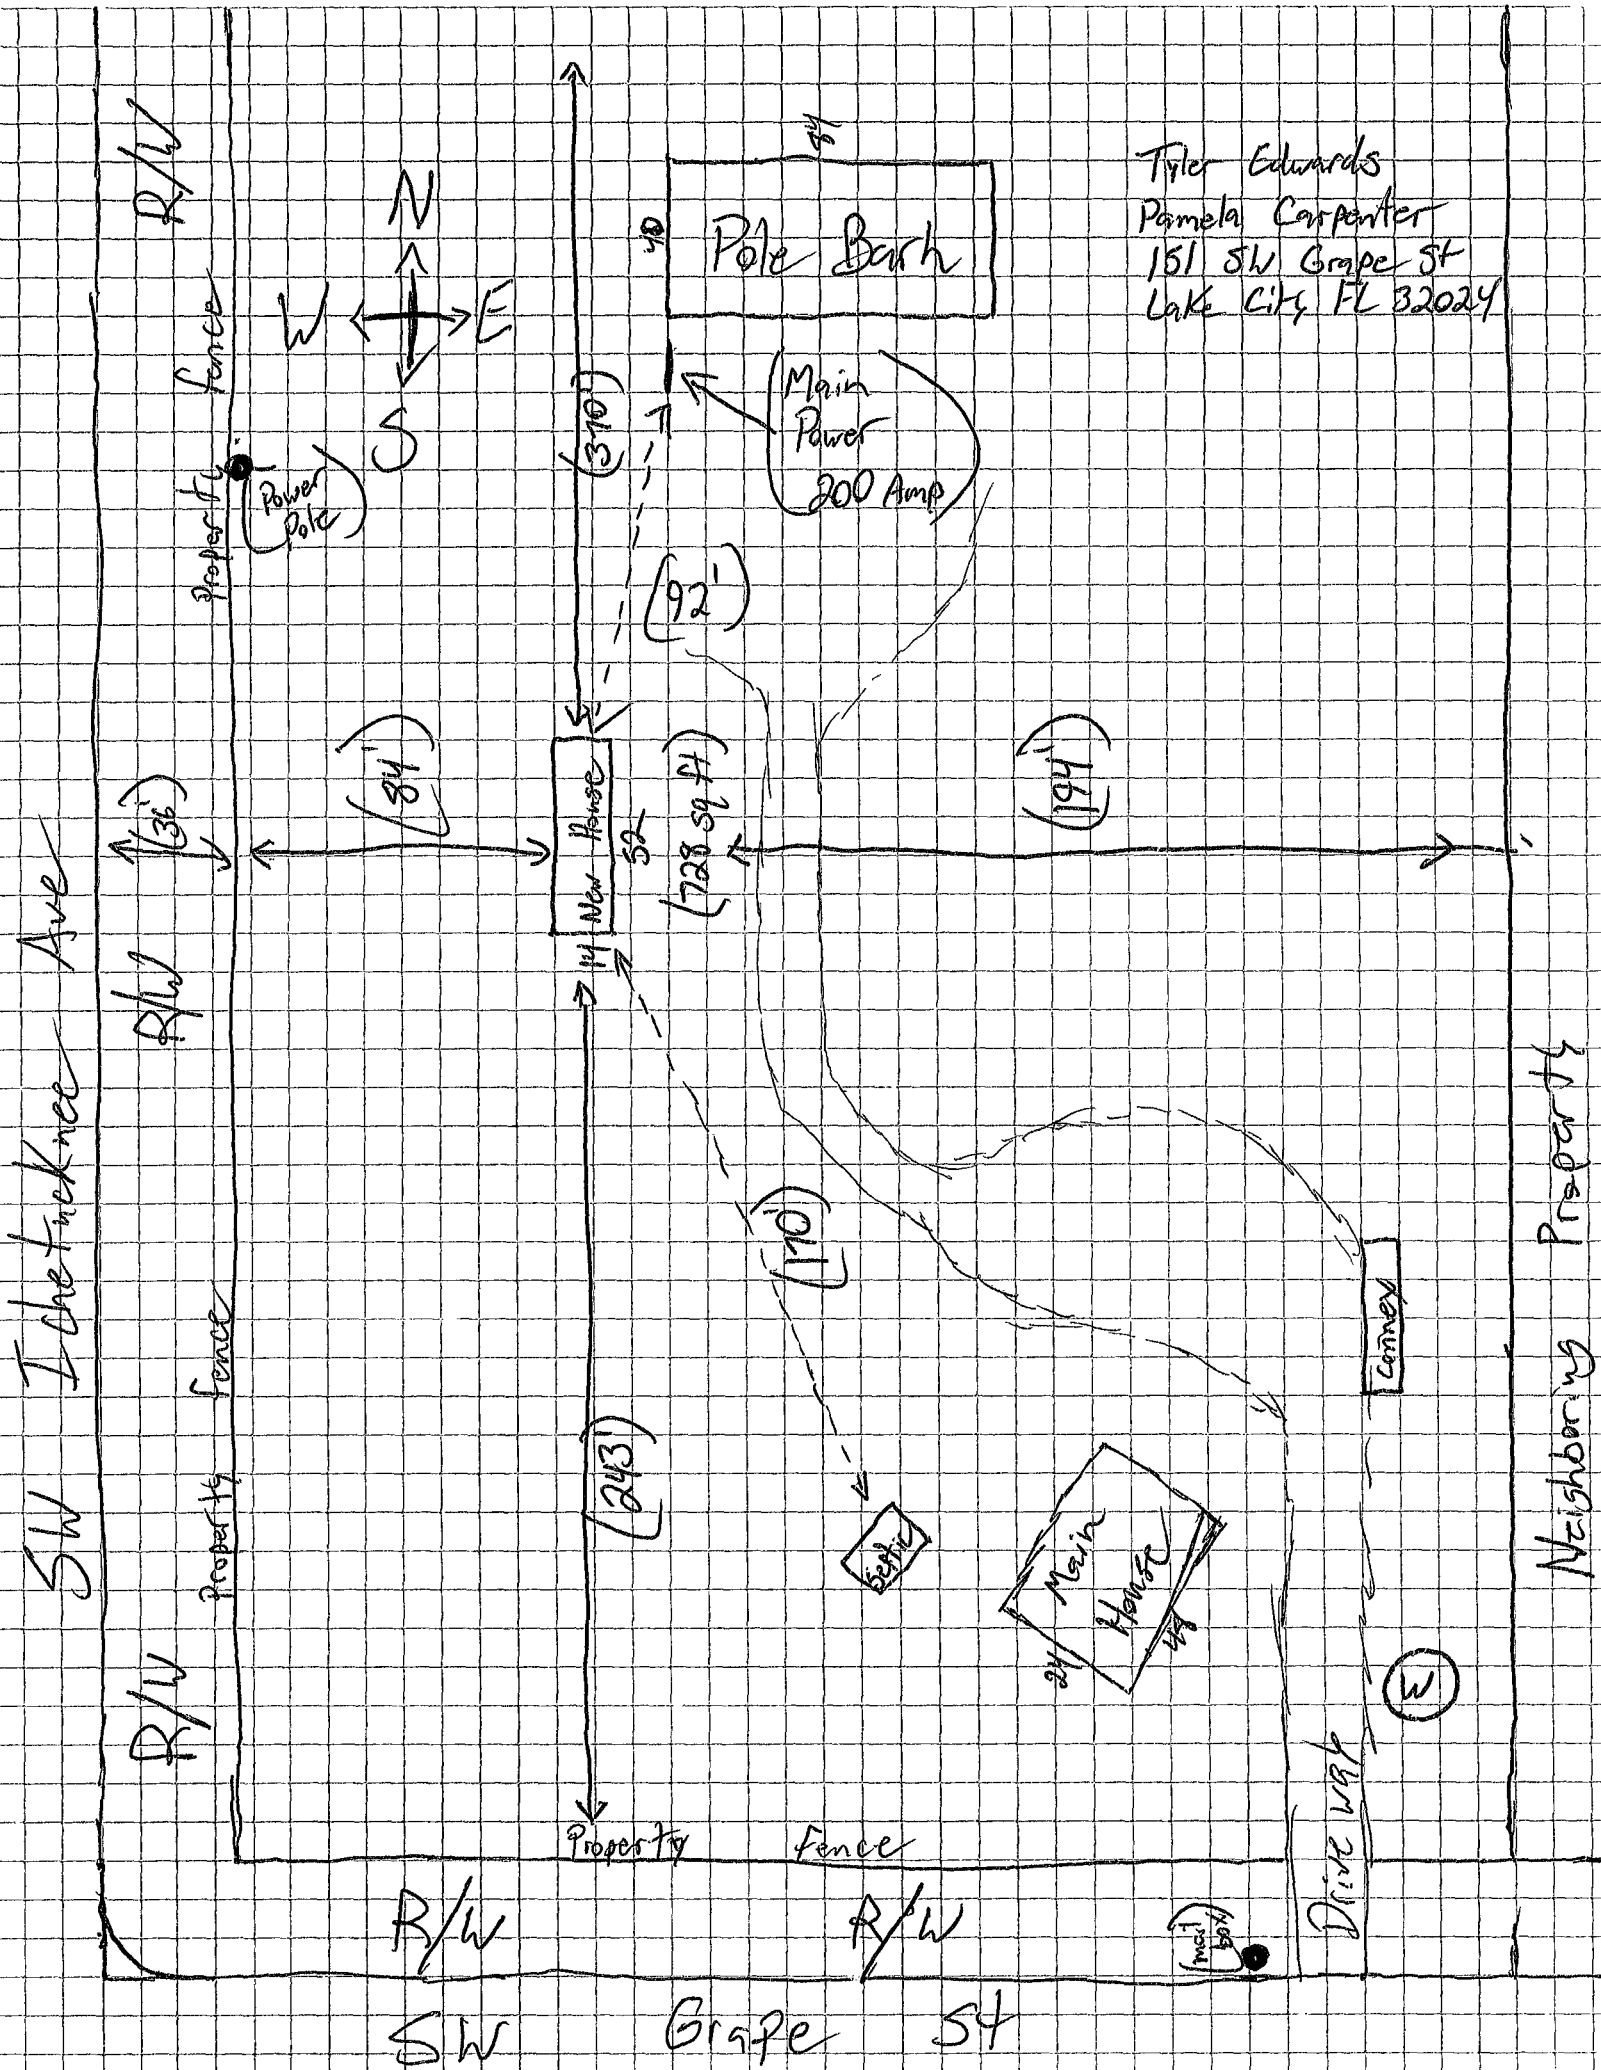

Tyler Edwards
Pamela Carpenter
151 SW Grape St
Lake City, FL 32024

SW Idefucknee Ave

SW Grape St

Neighboring Property

R/W
Property fence
R/W
R/W
R/W

Power Pole
Main Power 200 Amp
Pole Barn
New House
Main House
Biotic
Comney
Drive way
mes