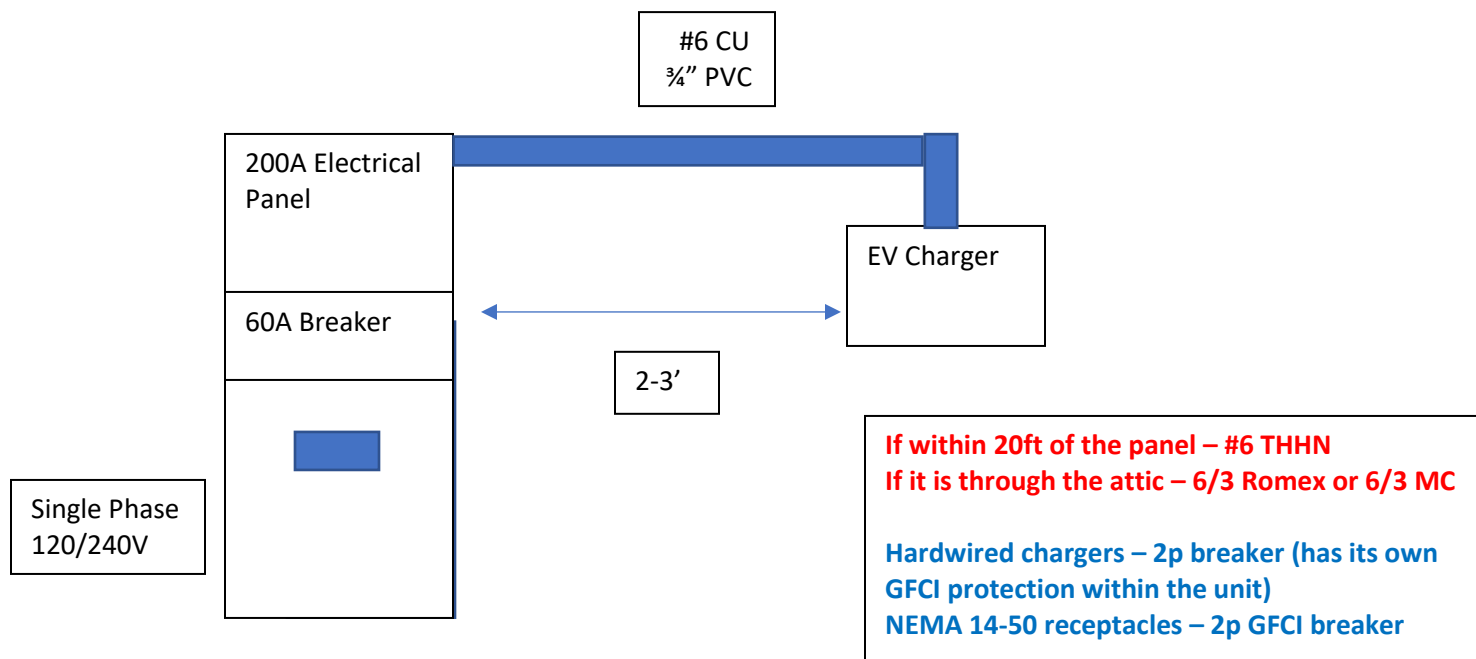

Site Layout (Riser)

Location of outlet/charger: to the right of the electrical panel

Resident:
Frederick Thomas
225 SW Cozy Glen
Lake City, FL 32024

Description:
Install 60A breaker for hardwired EV charger.