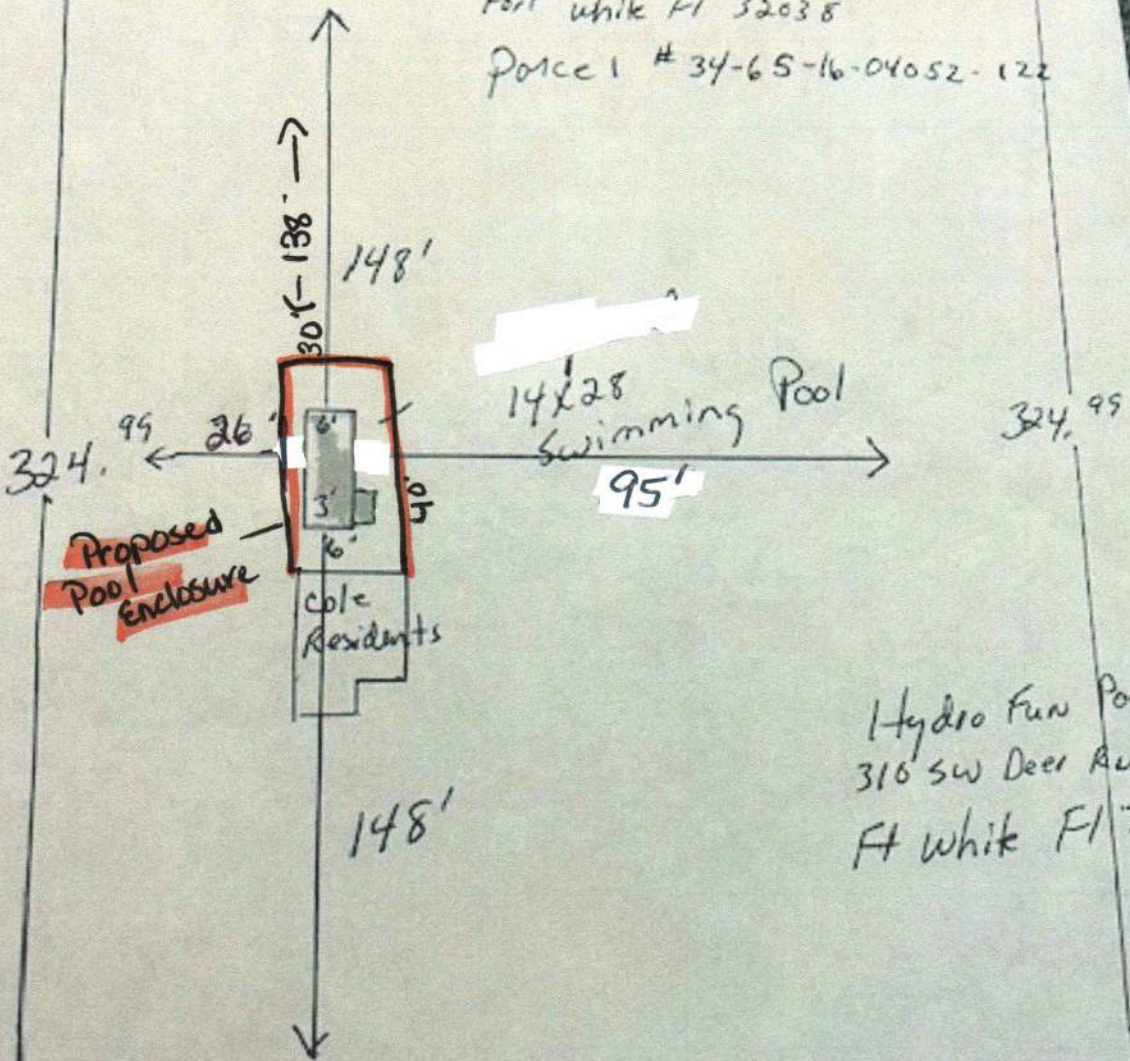

149.67'

Site Survey

Thornwood Lot 22
312 SW Thistlewood Lane.
Fort white Fl 32038
Parcel # 34-65-16-04052-122

149.67'

David Dean