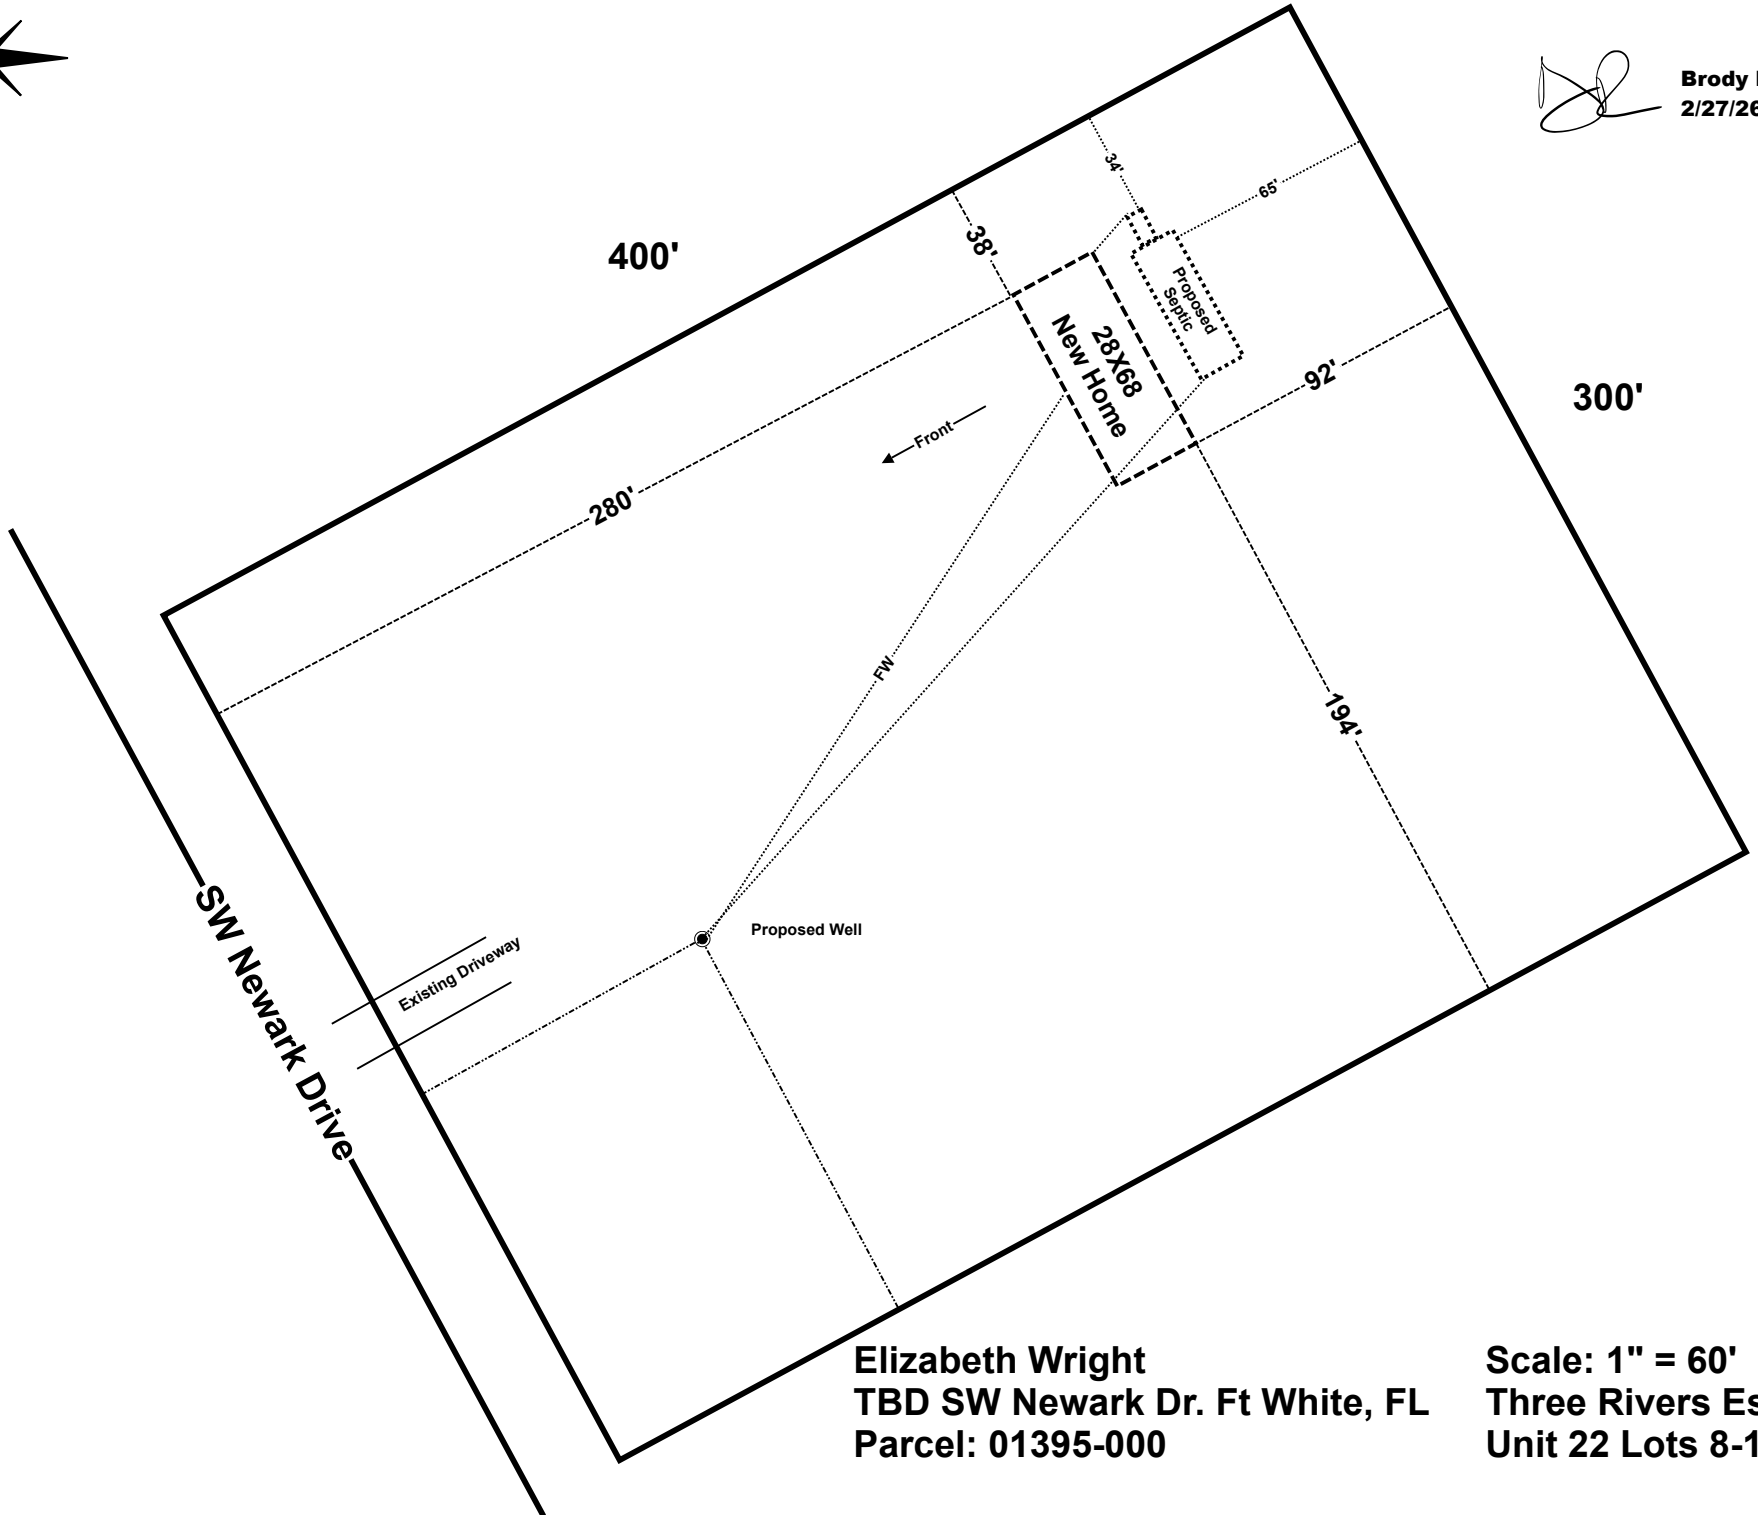

Brody Pack
2/27/26

Elizabeth Wright
TBD SW Newark Dr. Ft White, FL
Parcel: 01395-000

Scale: 1" = 60'
Three Rivers Estates
Unit 22 Lots 8-10