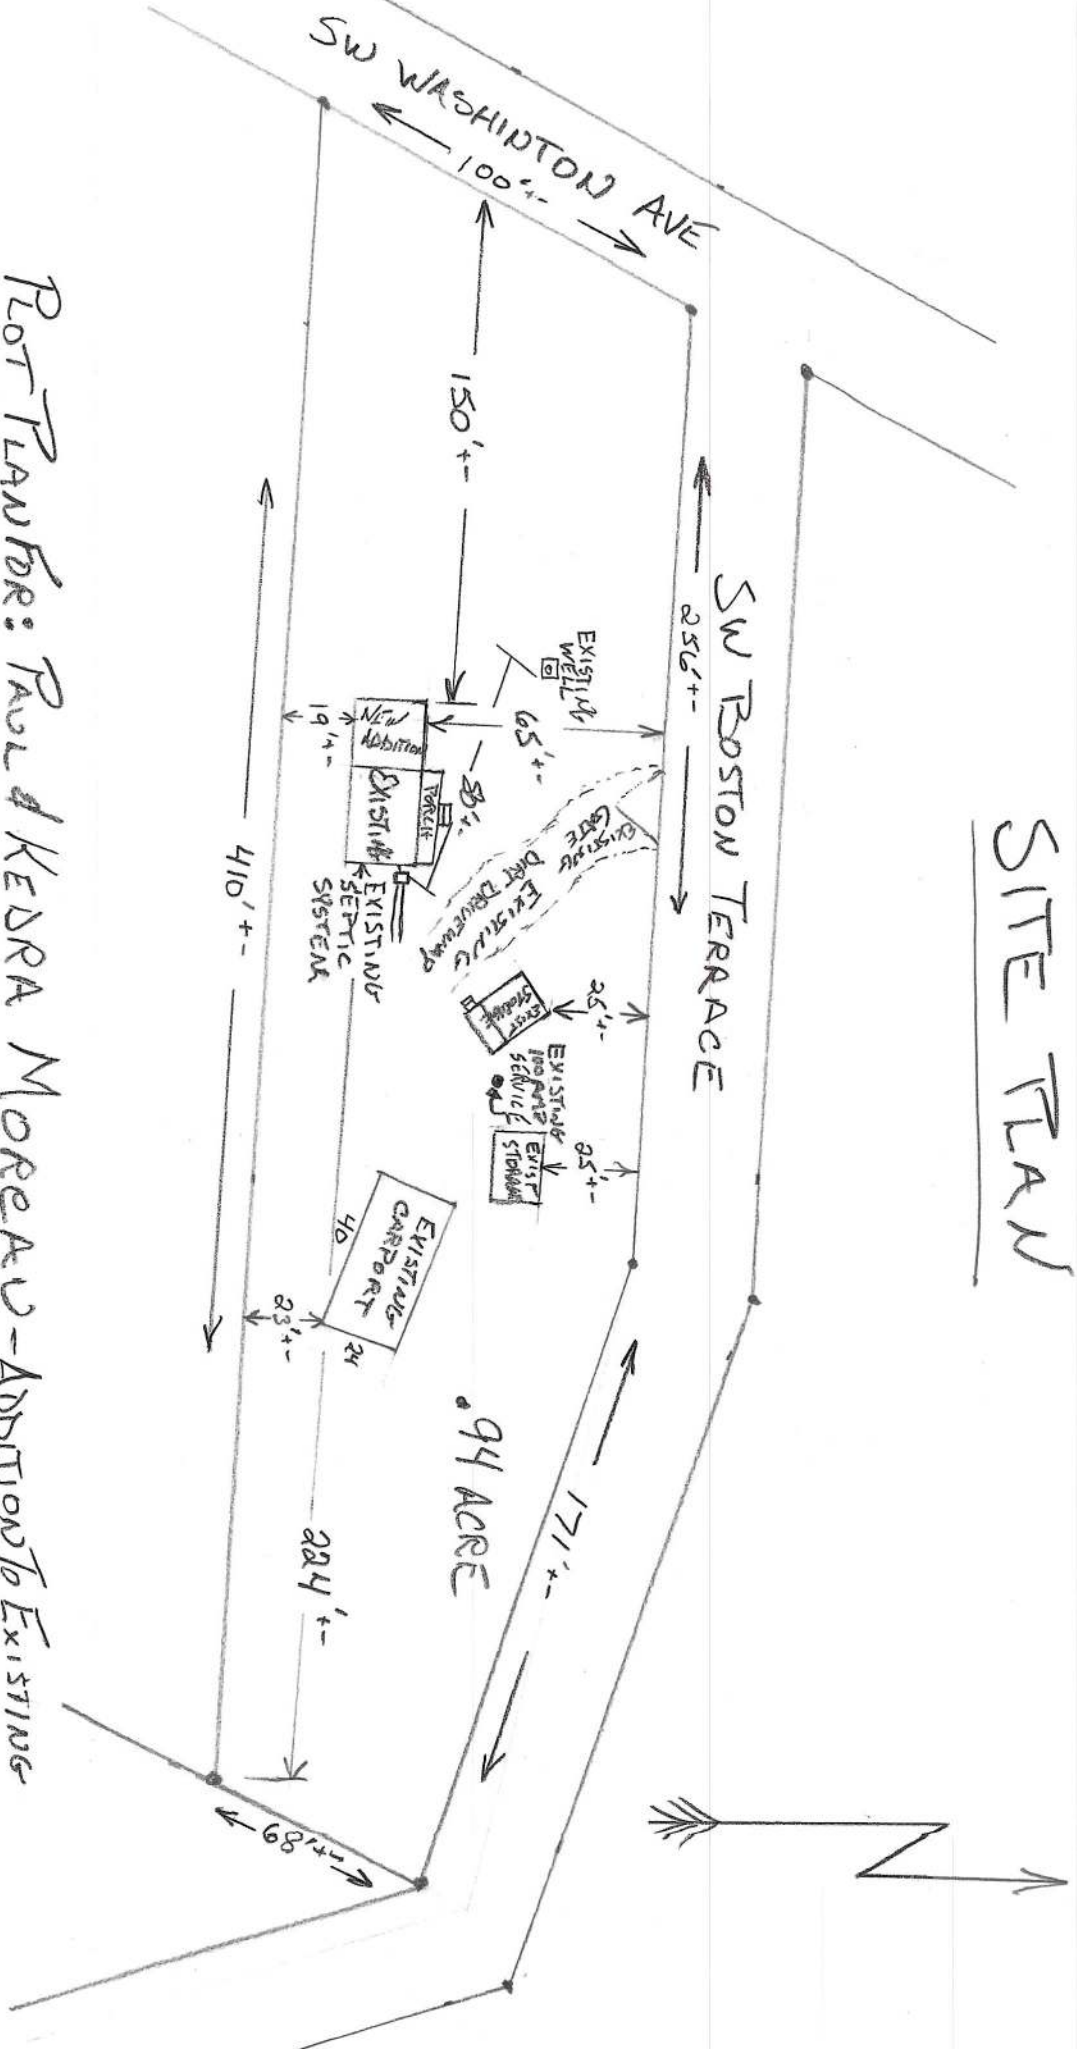

# SITE PLAN

LOT NUMBER: PAUL & KEDRA MOREAU-ADDITION TO EXISTING  
 ADDRESS: 108 SW BOSTON TERRACE, FORT WHITE, FL 32038  
 PARCEL ID: 00-00-00-D1080-000 (3590)