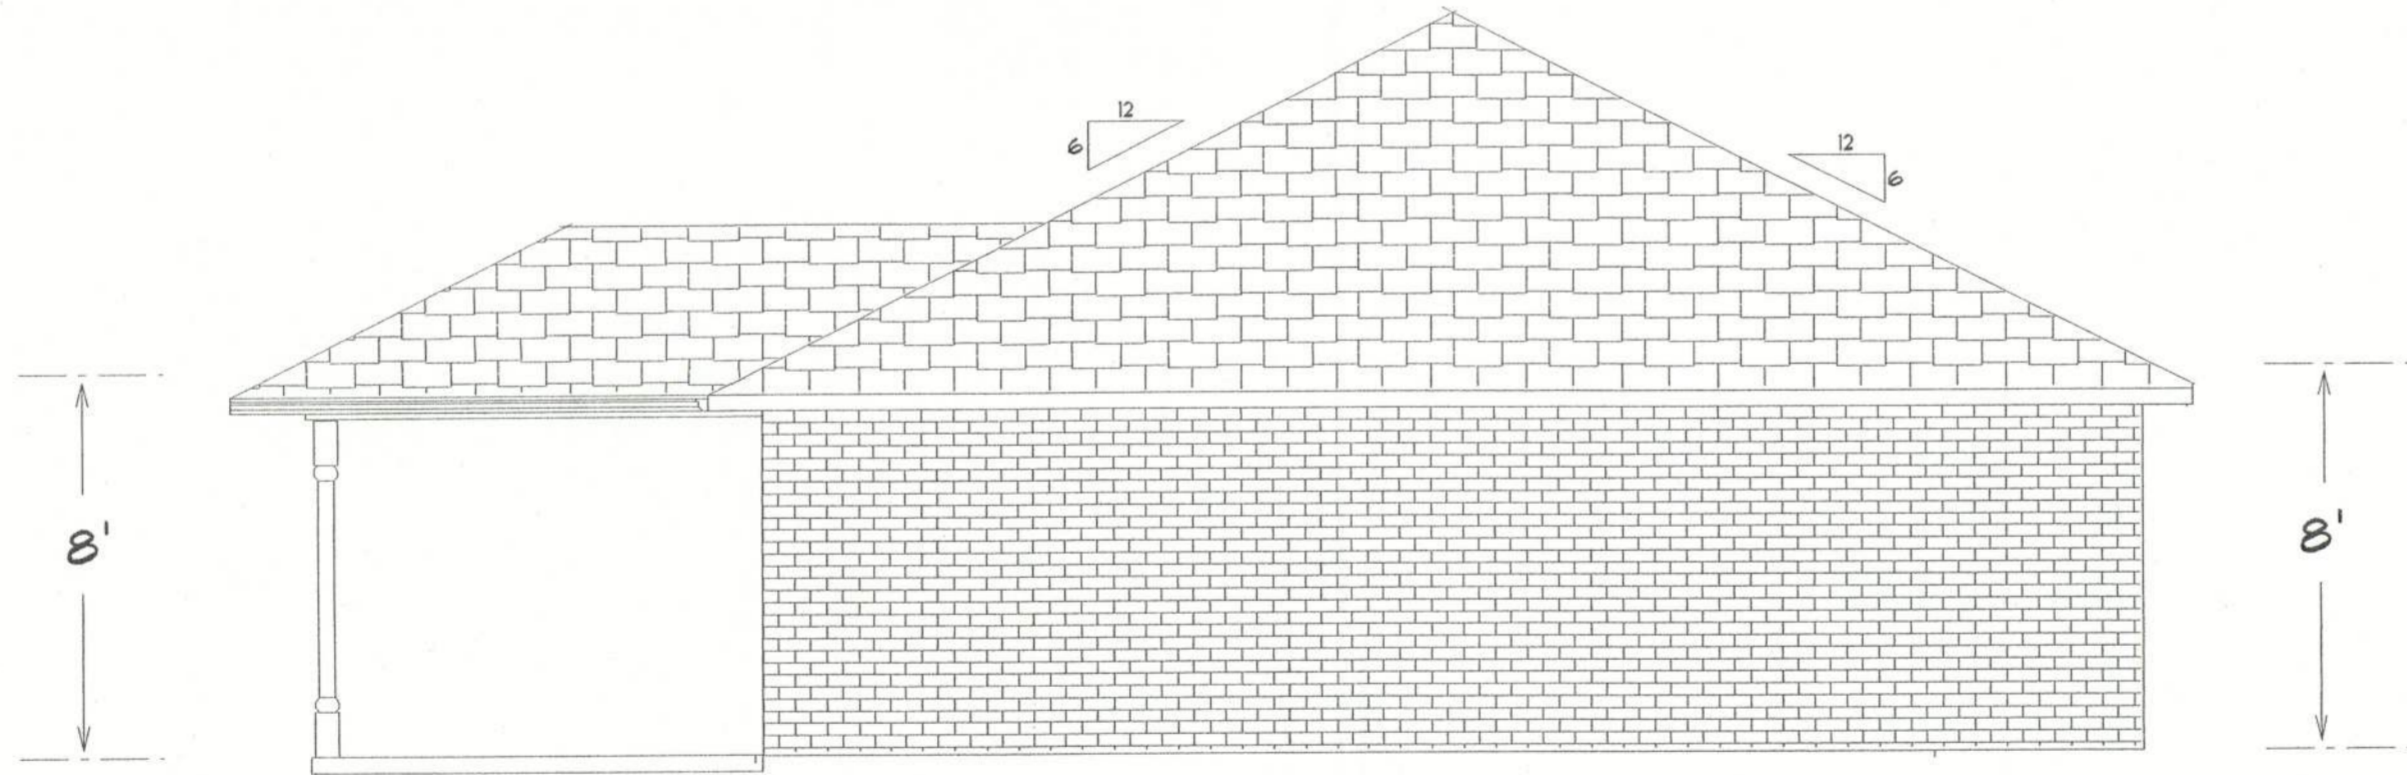

RIGHT

LEFT

DESIGNER
MIKE TODD
135 N. COLBURN
LAKE CITY, FL

A CUSTOM HOME FOR MR. JASON LITTLE
MIKE TODD CONSTRUCTION

JOB NAME
LITTLE