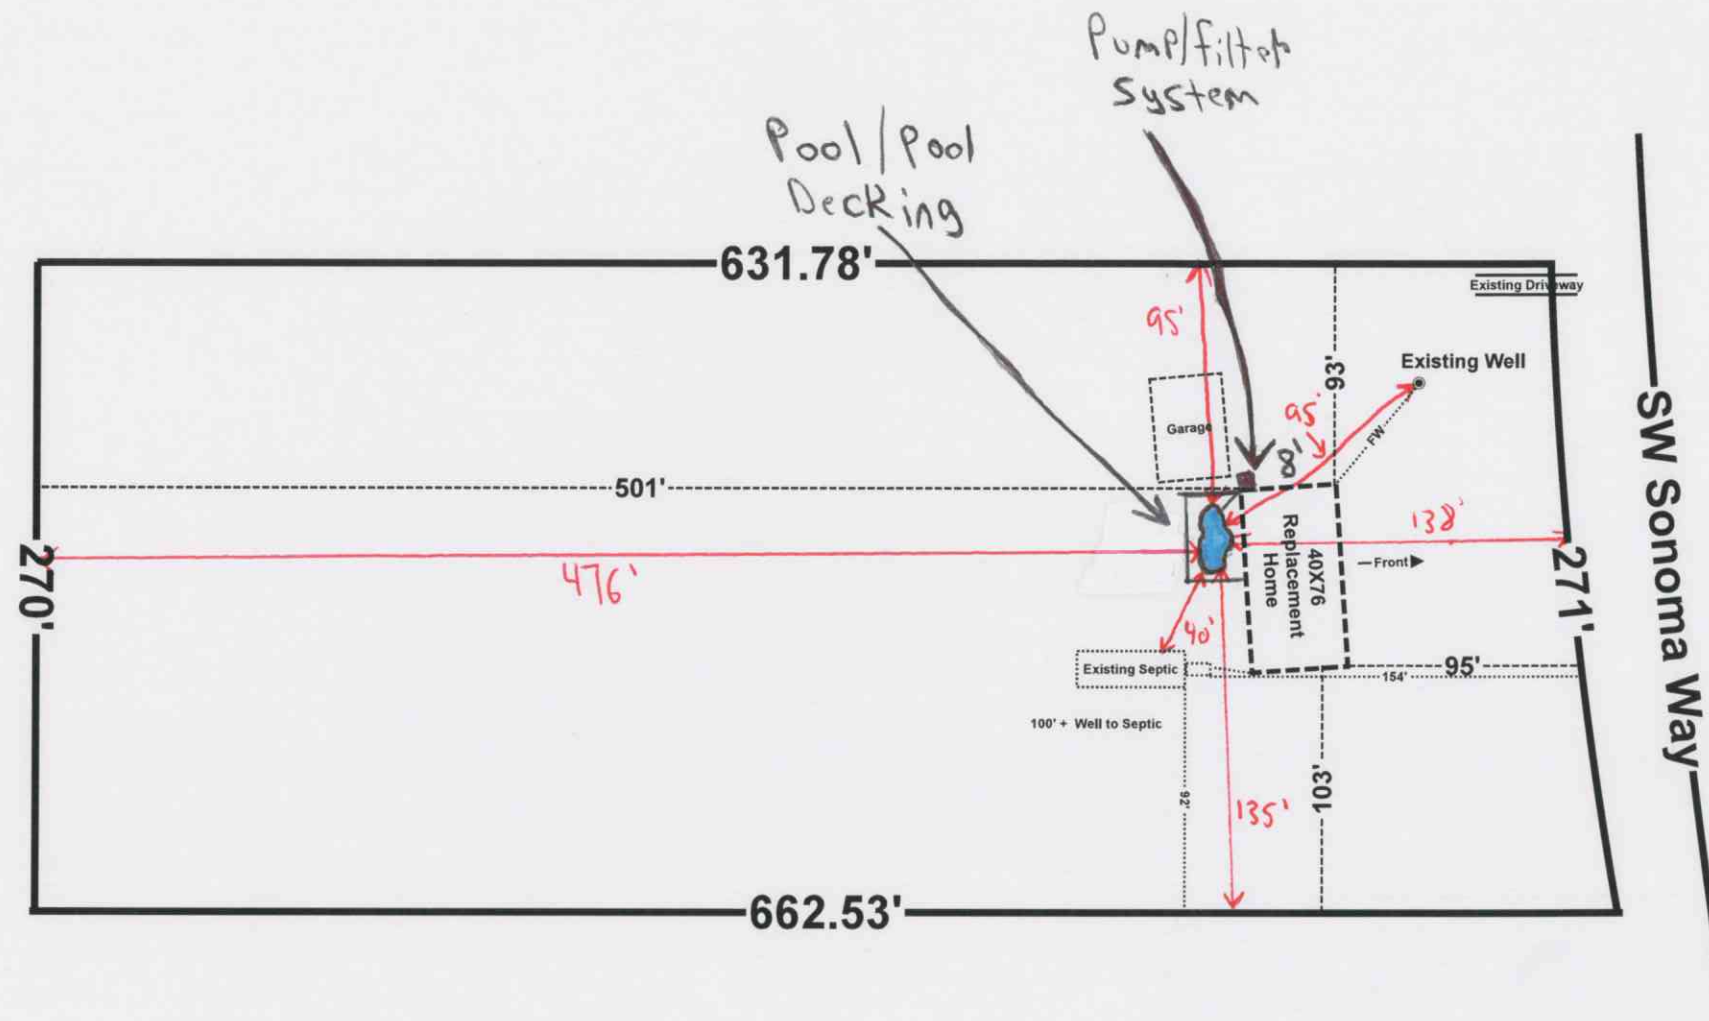

Brody Pack
12/15/25

Tim Perrault
394 SW Sonoma Way Ft White, FL
Parcel: 35-6S-16-04066-009

Scale 1" = 100'
Quail Ridge
Lot 7