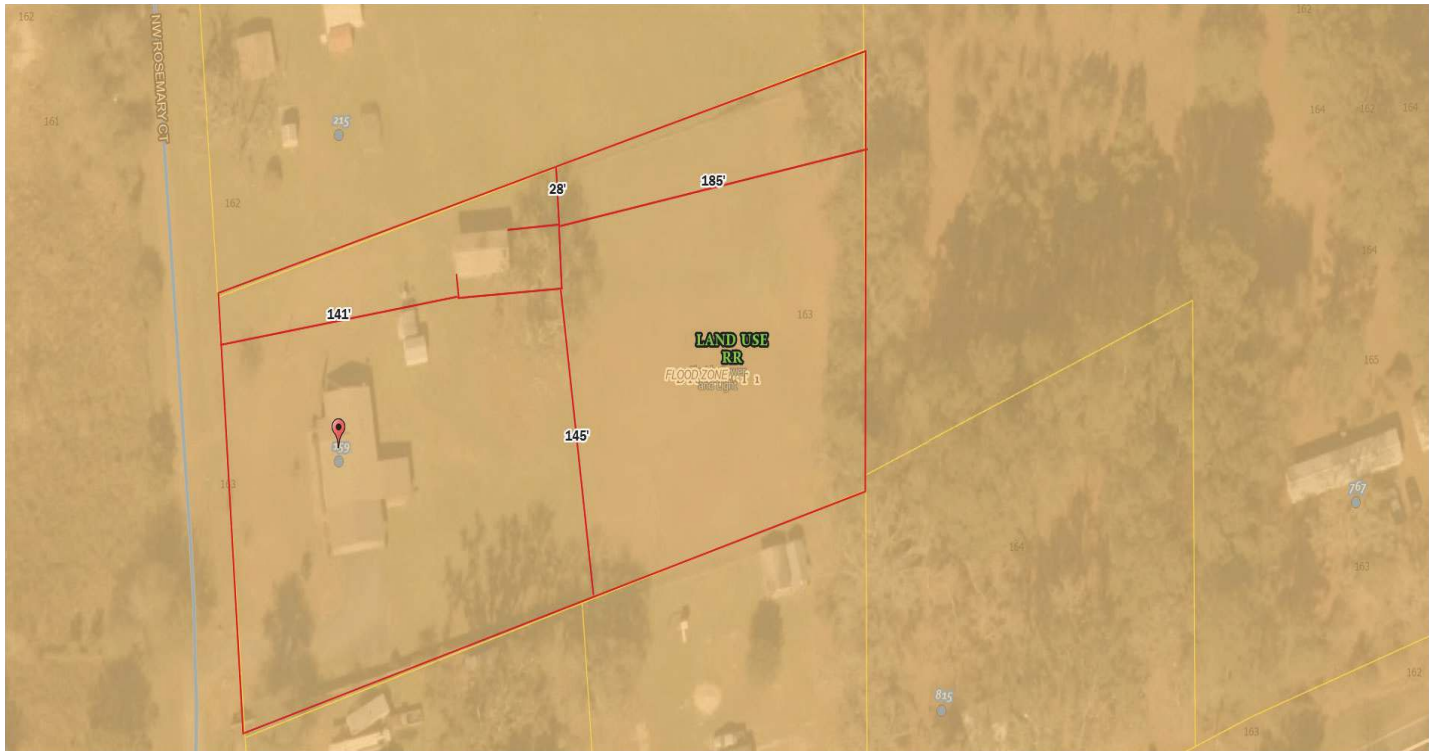

# Columbia County, FLA - Building & Zoning Property Map

Printed: Tue Feb 24 2026 11:59:19 GMT-0500 (Eastern Standard Time)

Parcel No: 13-3S-16-02104-000  
Owner: WISE JOSHUA,  
Subdivision:  
Lot:  
Acres: 1.81561124  
Deed Acres: 1.88 Ac  
District: District 3 Robbie Hollingsworth  
Future Land Uses: Residential - Very Low  
Flood Zones:  
Official Zoning Atlas: RR

All data, information, and maps are provided "as is" without warranty or any representation of accuracy, timeliness of completeness. Columbia County, FL makes no warranties, express or implied, as to the use of the information obtained here. There are no implied warranties of merchantability or fitness for a particular purpose. The requester acknowledges and accepts all limitations, including the fact that the data, information, and maps are dynamic and in a constant state of maintenance, and update.