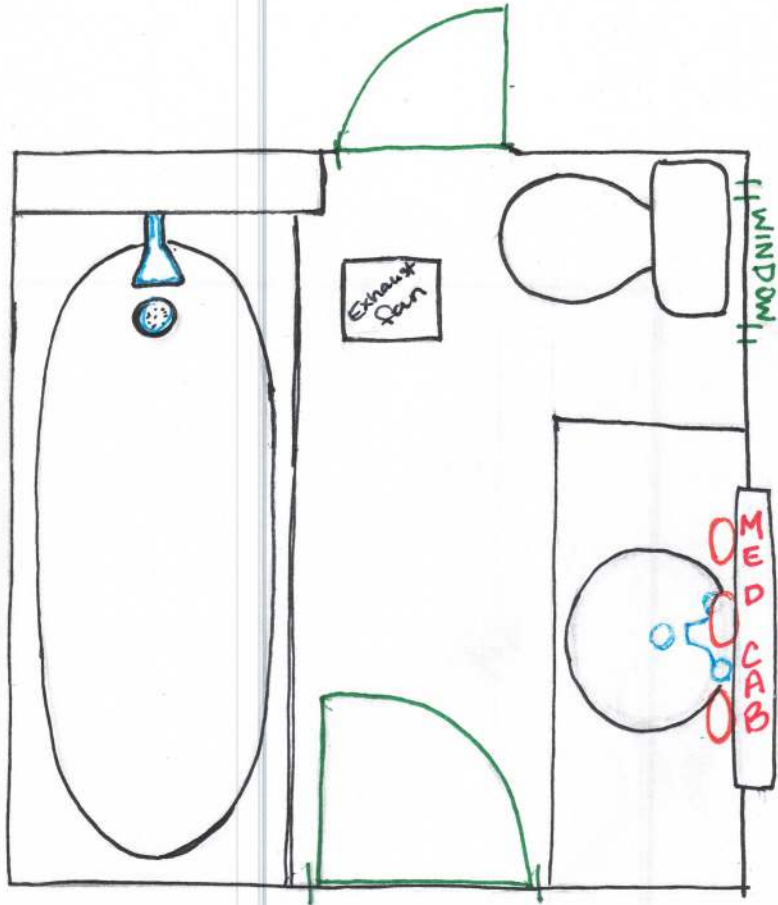

ATWELL BATH REMODEL

TOILET &
TUB
STAYING

VANITY LIGHT

NEW VANITY
NO CHANGE
TO PLUMBING
LOCATION