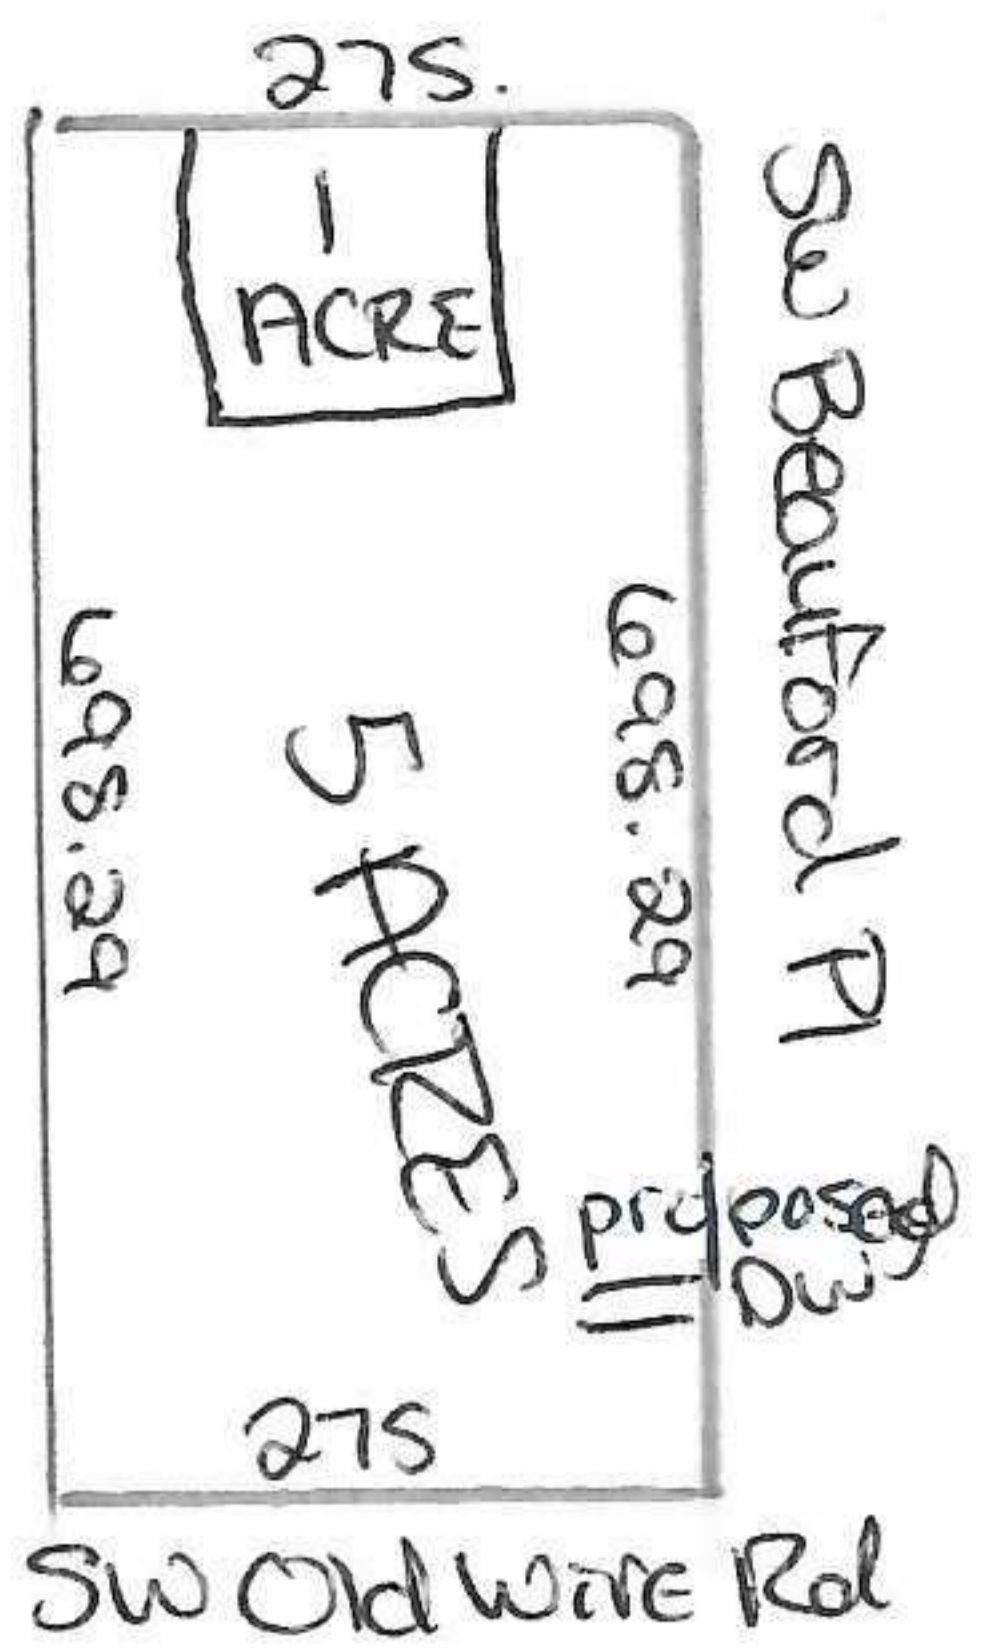

# Site Plan Odele Parc

parcel # 14-55-16-03621-013 (17713)

TBD SW Beauford Pl.  
Lake City FL 32024

Proposed  
Dw mobile home  
32x58

N  
Scale 1"=40'